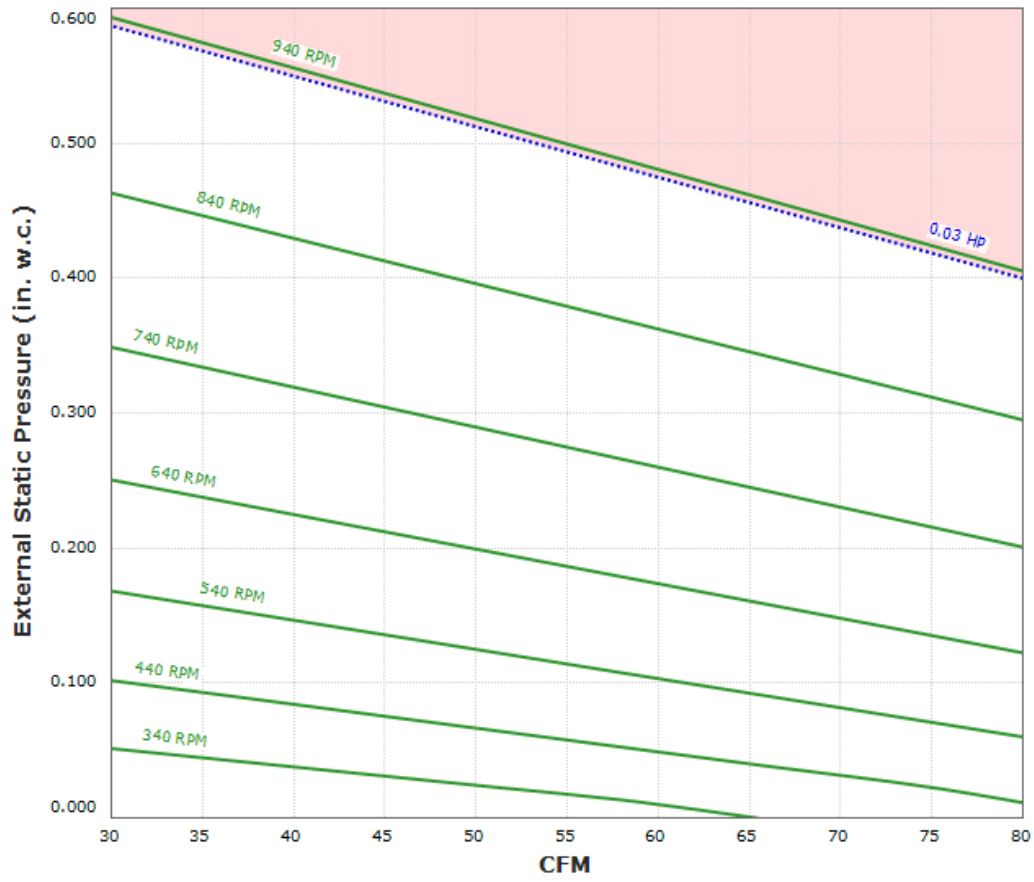

# CFA HE80RA Performance Curve

Max Sizeable RPM = 940 RPM. Curve shown extended beyond this point for reference only.