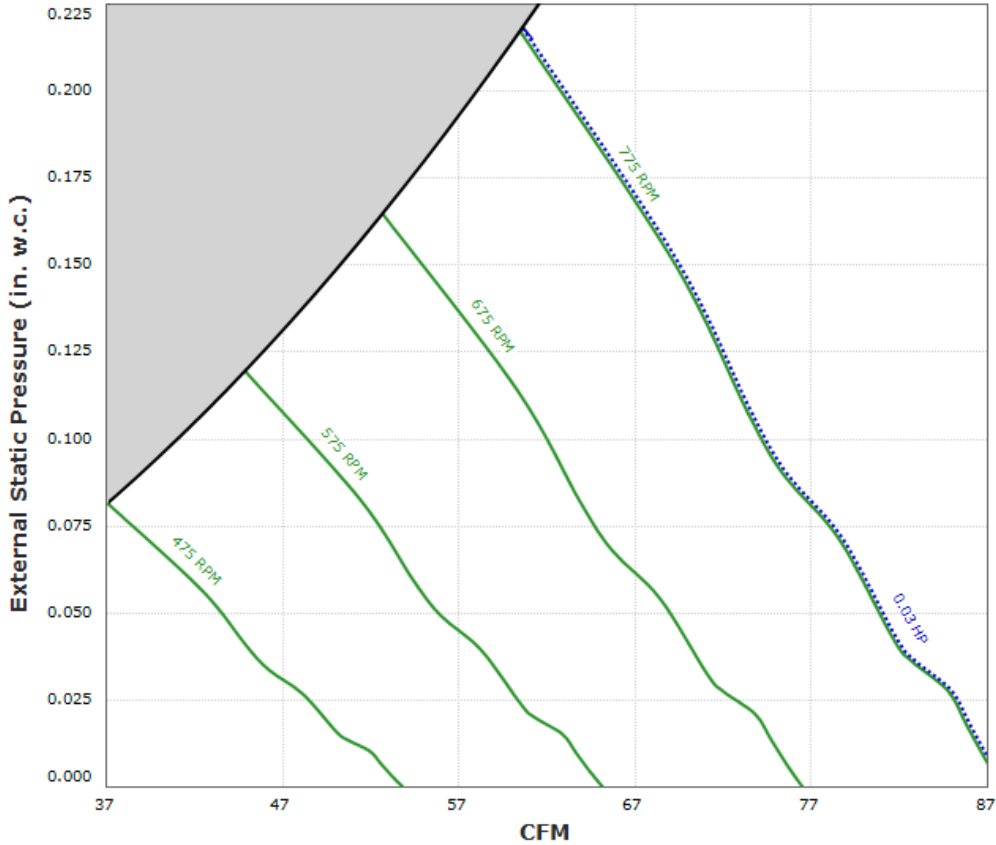

CFA-S70-RA Performance Curve

Max Sizeable RPM = 750 RPM. Curve shown extended beyond this point for reference only.