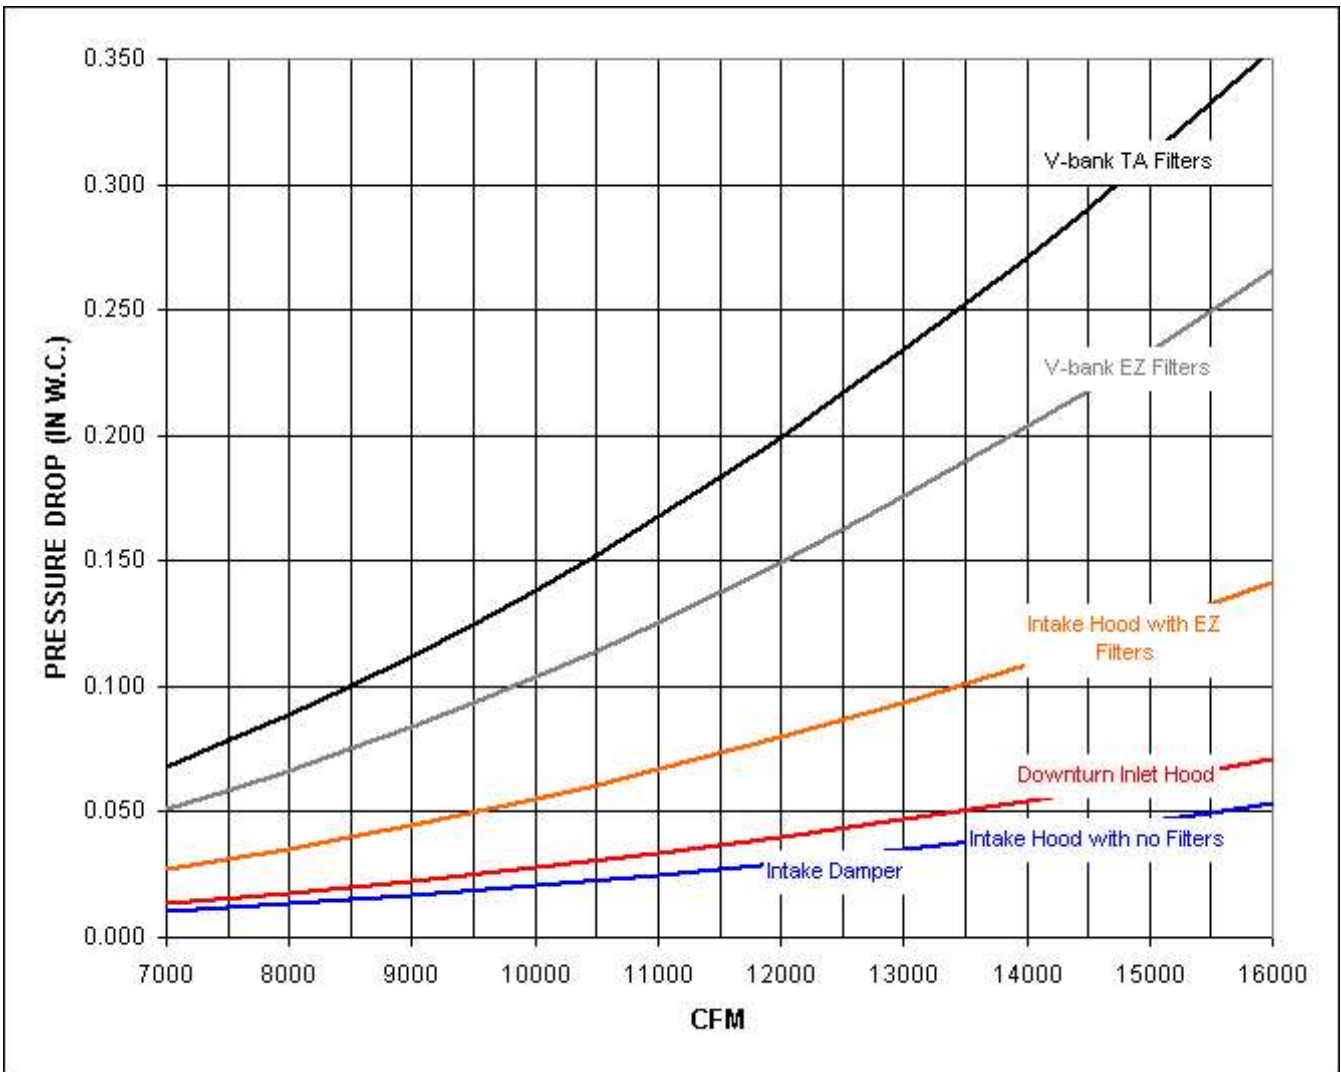

RAM 20 Performance Curve

Max Sizeable RPM = 1000 RPM. Curve shown extended beyond this point for reference only.

Notes:

The static pressure of throw-away MERV 13 filters is 1.9 times the static pressure of standard EZ Kleen Filters.