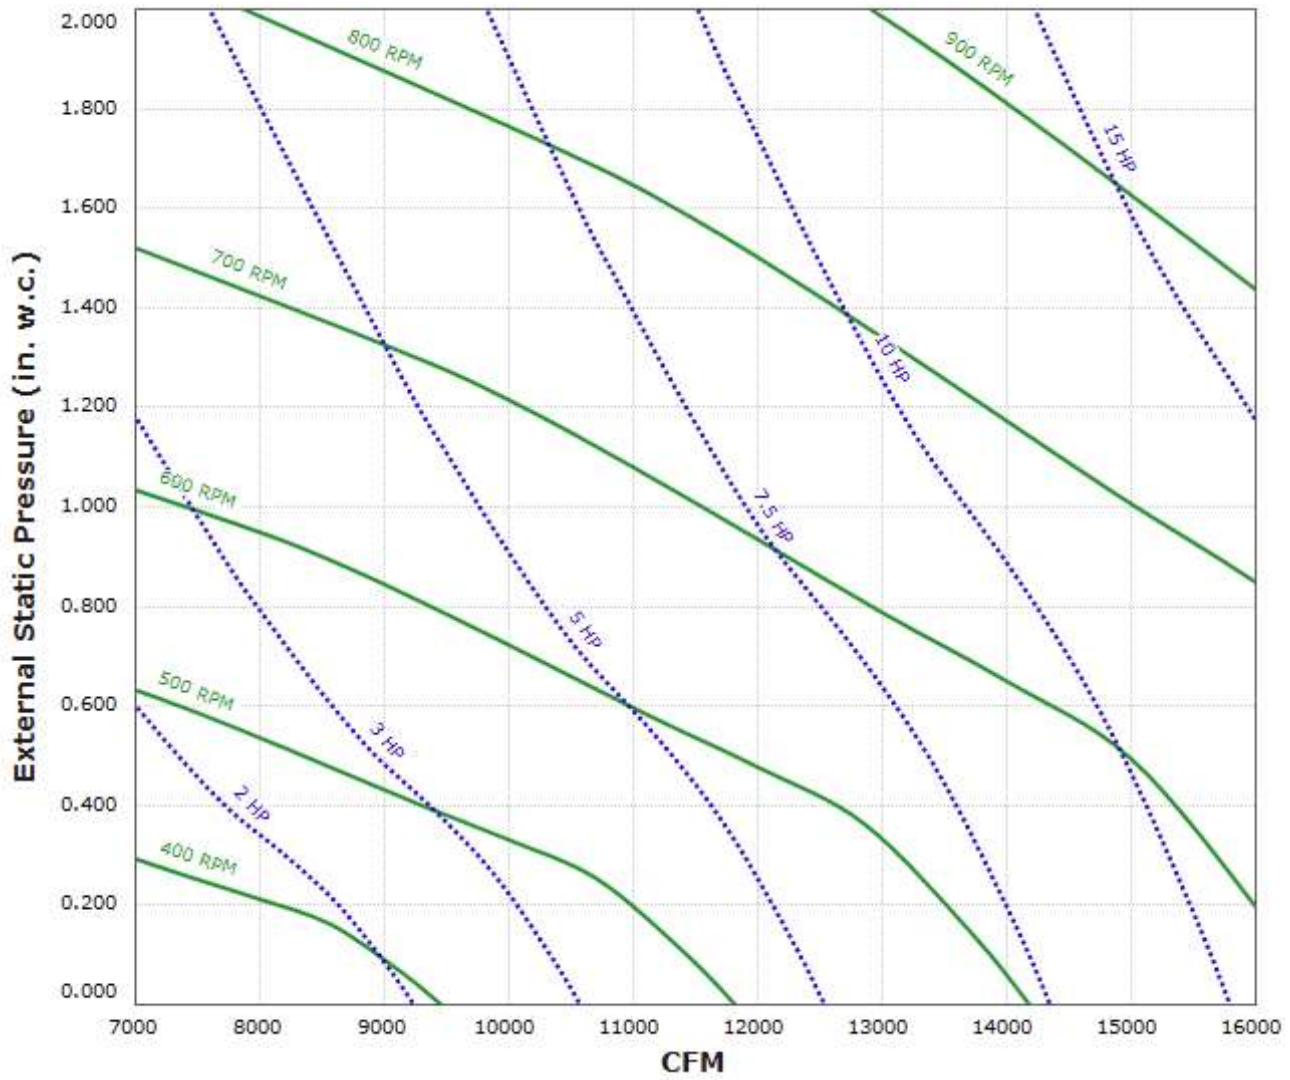

RAM 20 Performance Curve

Max Sizeable RPM = 1000 RPM. Curve shown extended beyond this point for reference only.

Notes:

The static pressure of throw-away MERV 13 filters is 1.9 times the static pressure of standard EZ Kleen Filters.