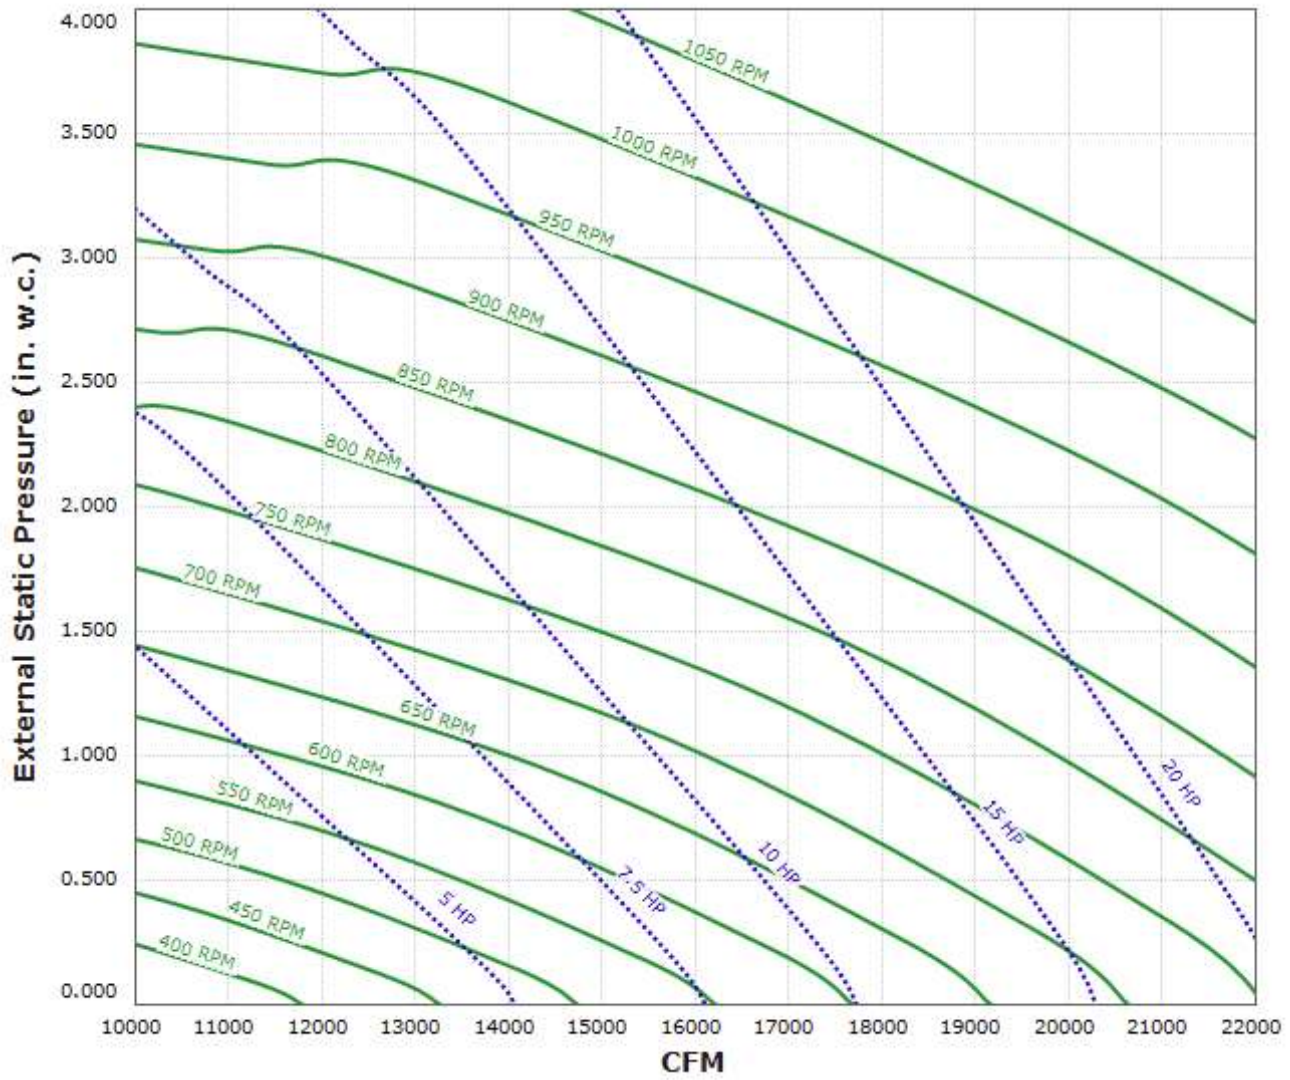

RAM 22 Performance Curve

Max Sizeable RPM = 1100 RPM. Curve shown extended beyond this point for reference only.

Notes:

The static pressure of throw-away MERV 13 filters is 1.9 times the static pressure of standard EZ Kleen Filters.