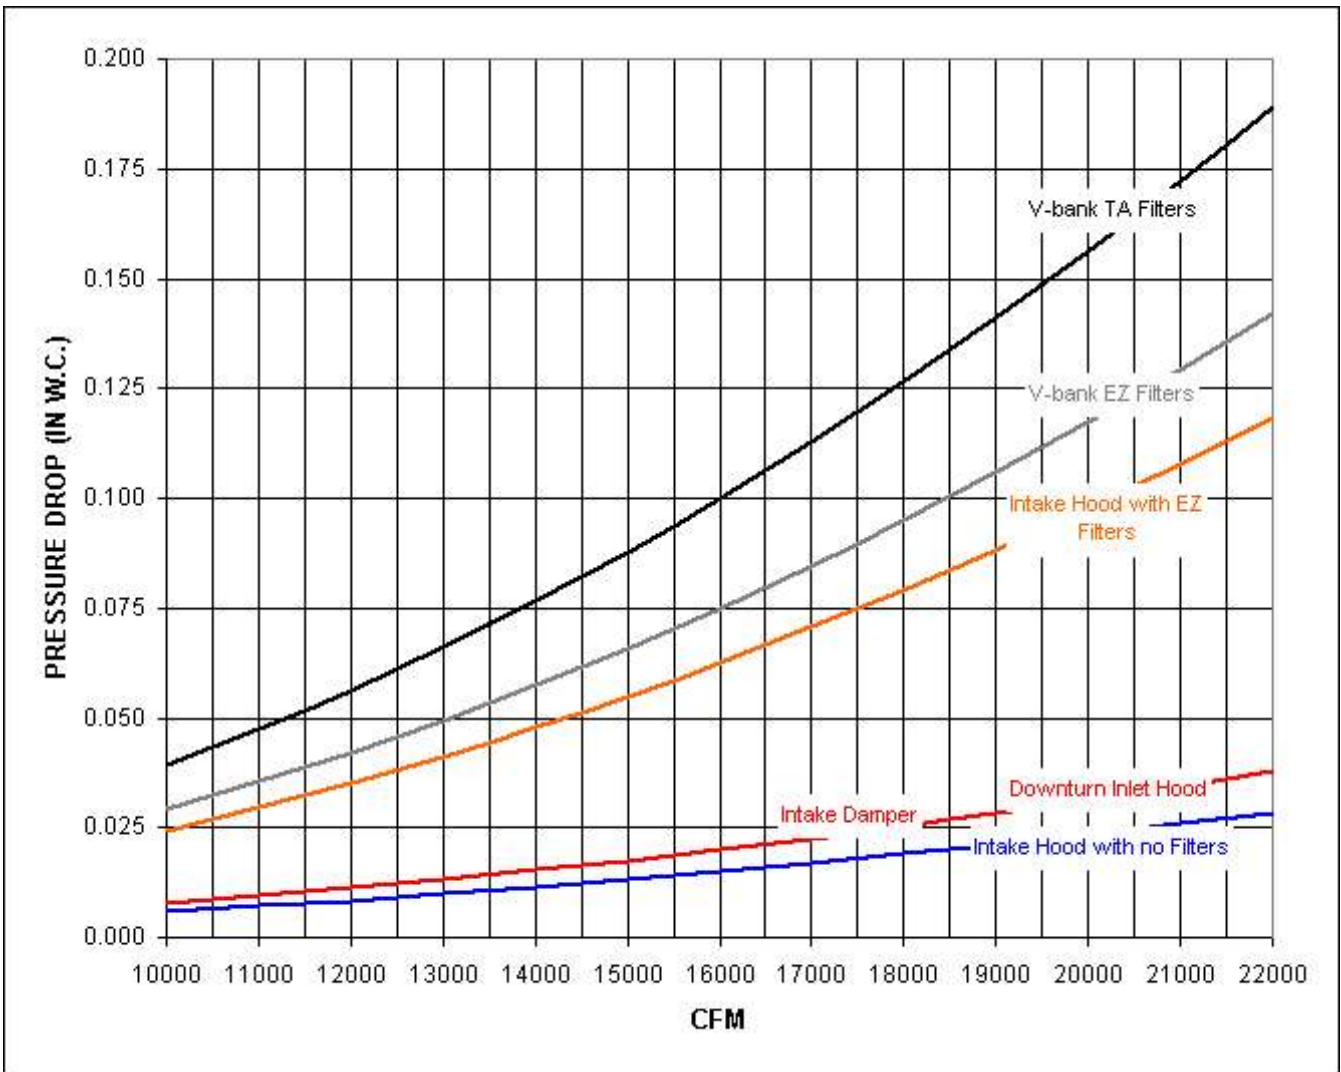

RAM 22 Performance Curve

Max Sizeable RPM = 1100 RPM. Curve shown extended beyond this point for reference only.

Notes:

The static pressure of throw-away MERV 13 filters is 1.9 times the static pressure of standard EZ Kleen Filters.