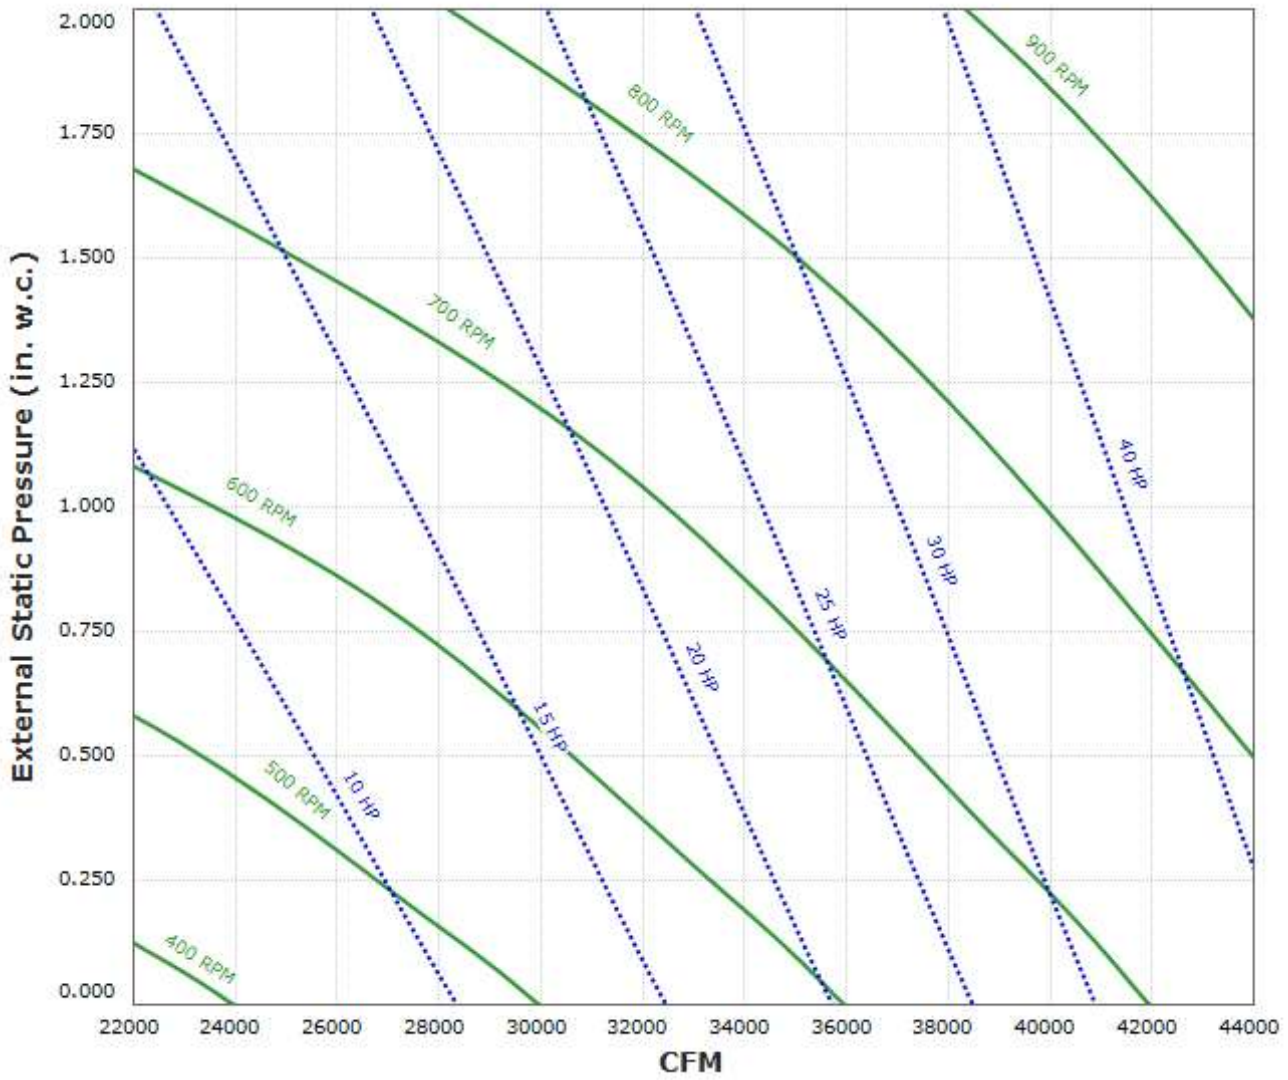

RAM 222 Performance Curve

Max Sizeable RPM = 950 RPM. Curve shown extended beyond this point for reference only.

Notes:

The static pressure of throw-away MERV 13 filters is 1.9 times the static pressure of standard EZ Kleen Filters.