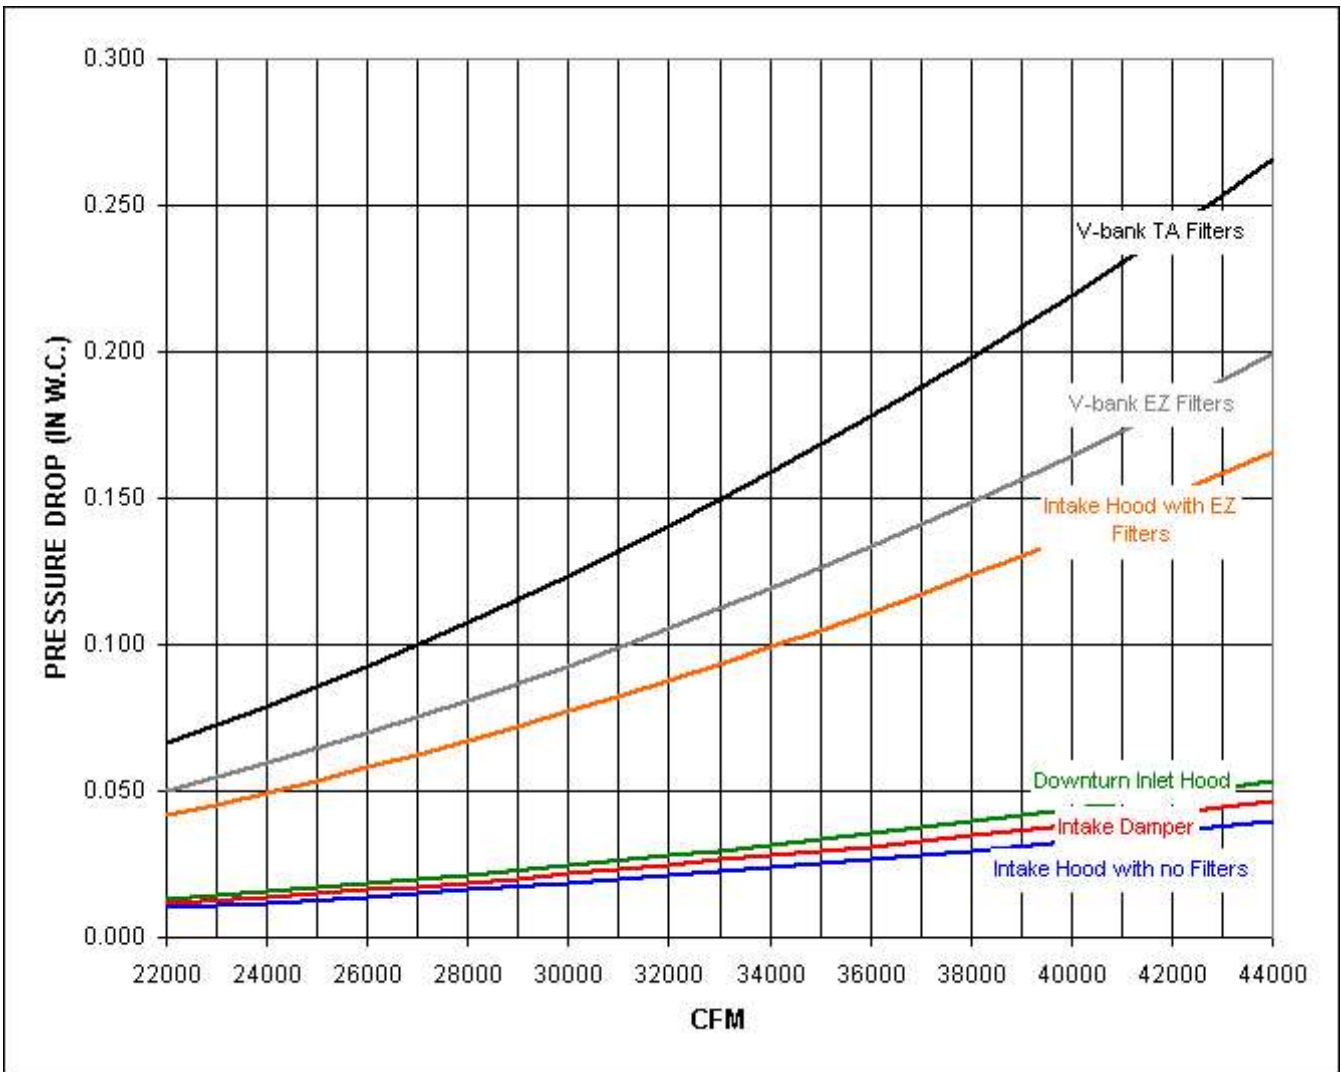

RAM 222 Performance Curve

Max Sizeable RPM = 950 RPM. Curve shown extended beyond this point for reference only.

Notes:

The static pressure of throw-away MERV 13 filters is 1.9 times the static pressure of standard EZ Kleen Filters.