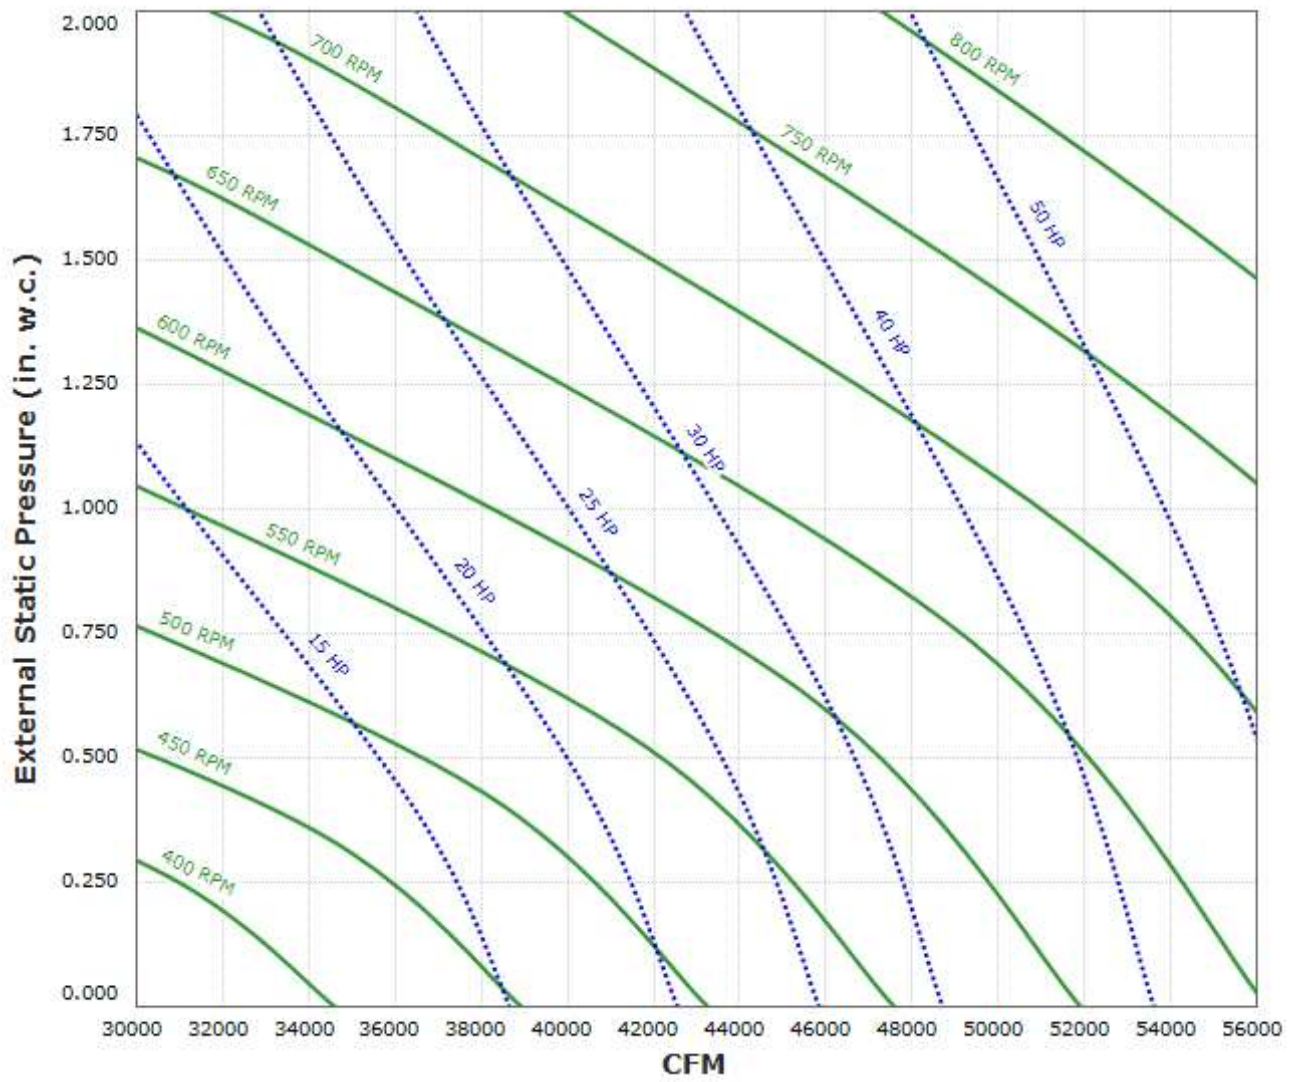

RAM 225 Performance Curve

Max Sizeable RPM = 900 RPM. Curve shown extended beyond this point for reference only.

Notes:
 The static pressure of throw-away MERV 13 filters is 1.9 times the static pressure of standard EZ Kleen Filters.