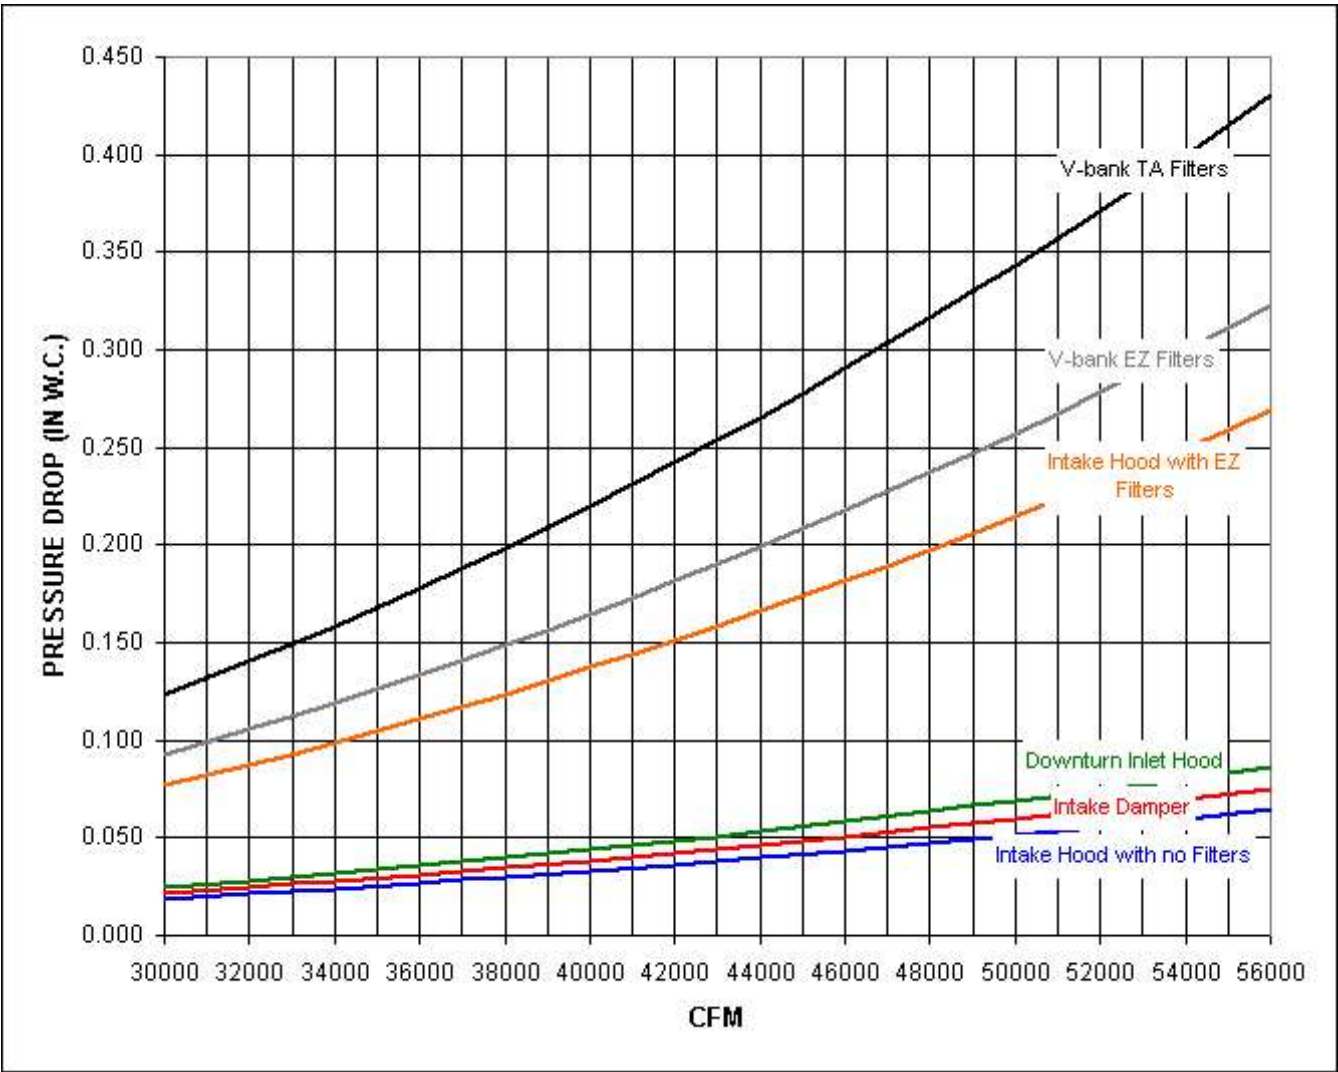

RAM 225 Performance Curve

Max Sizeable RPM = 900 RPM. Curve shown extended beyond this point for reference only.

Notes:
 The static pressure of throw-away MERV 13 filters is 1.9 times the static pressure of standard EZ Kleen Filters.