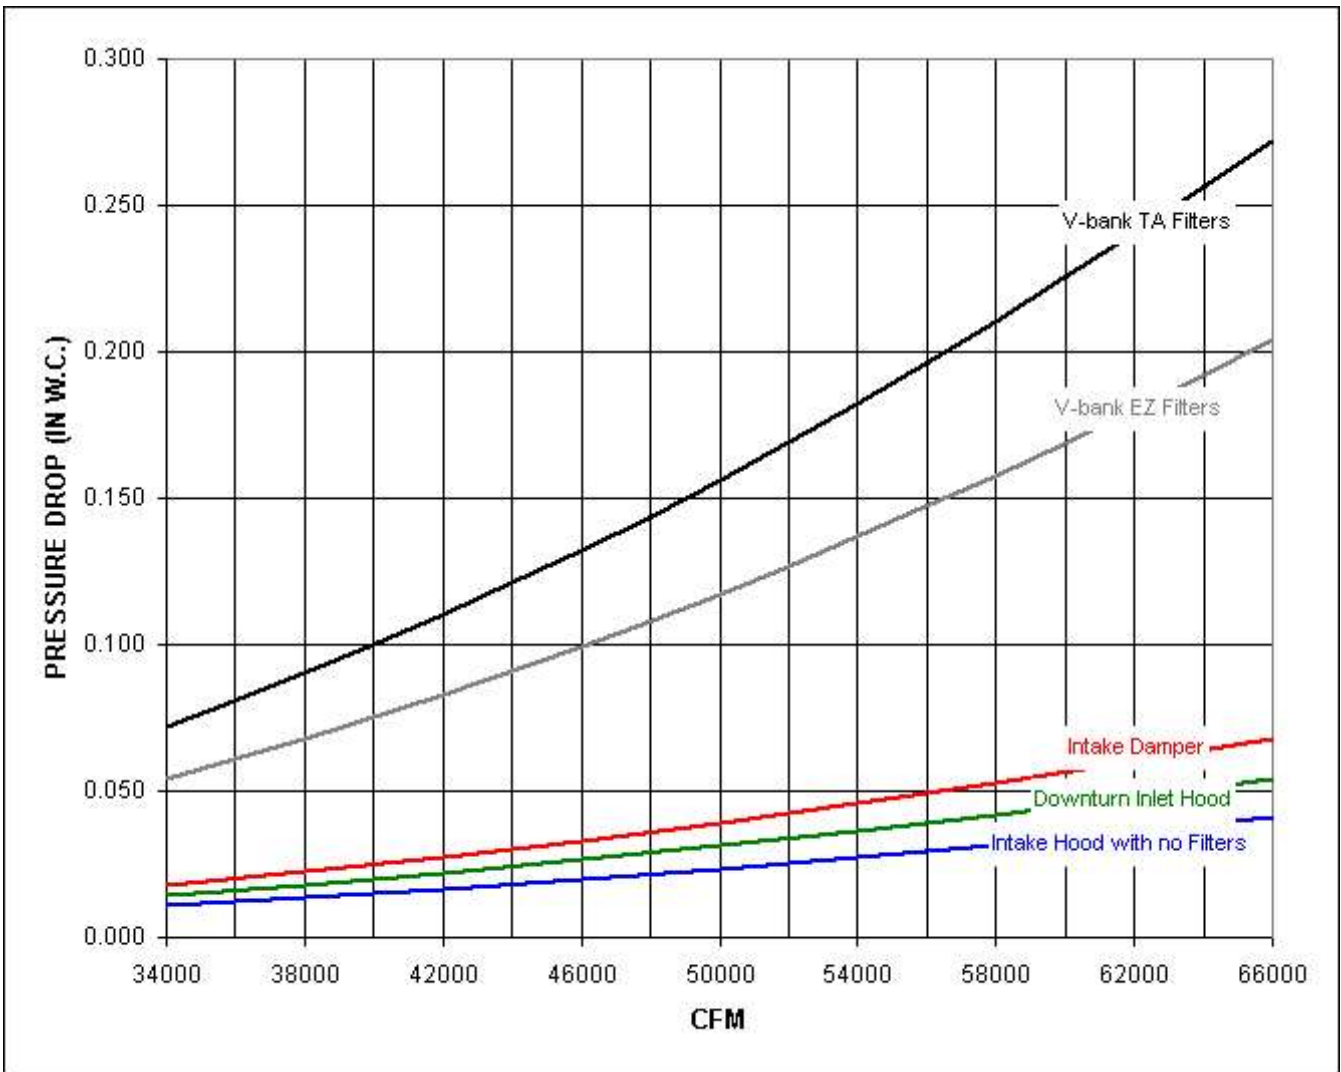

# RAM 227 Performance Curve

Max Sizeable RPM = 650 RPM. Curve shown extended beyond this point for reference only.

Notes:

The static pressure of throw-away MERV 13 filters is 1.9 times the static pressure of standard EZ Kleen Filters.