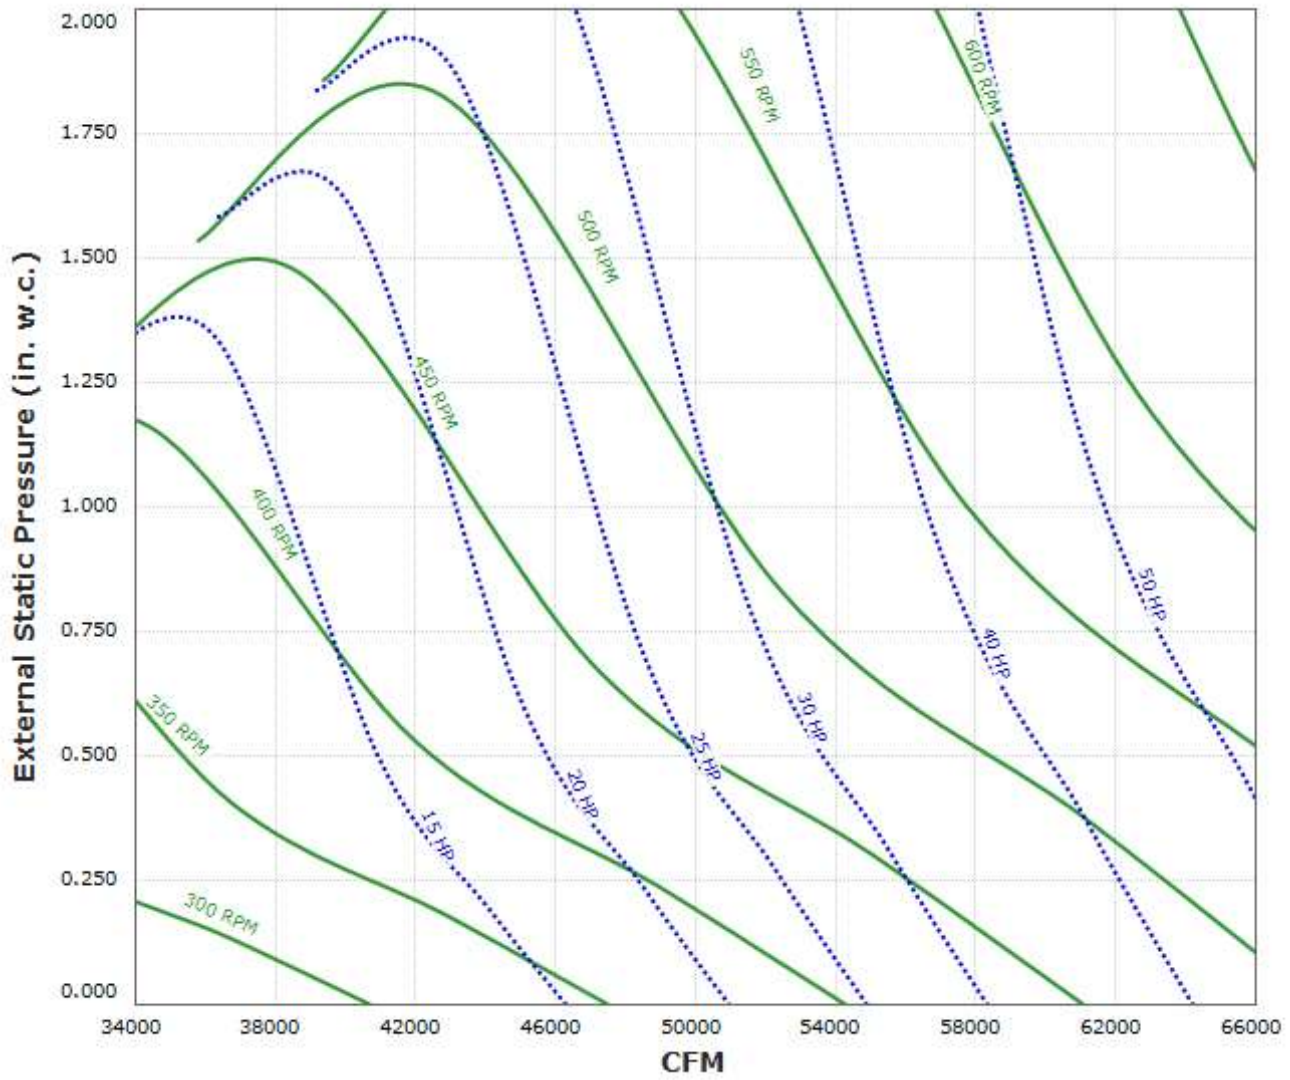

# RAM 227 Performance Curve

Max Sizeable RPM = 650 RPM. Curve shown extended beyond this point for reference only.

Notes:

The static pressure of throw-away MERV 13 filters is 1.9 times the static pressure of standard EZ Kleen Filters.