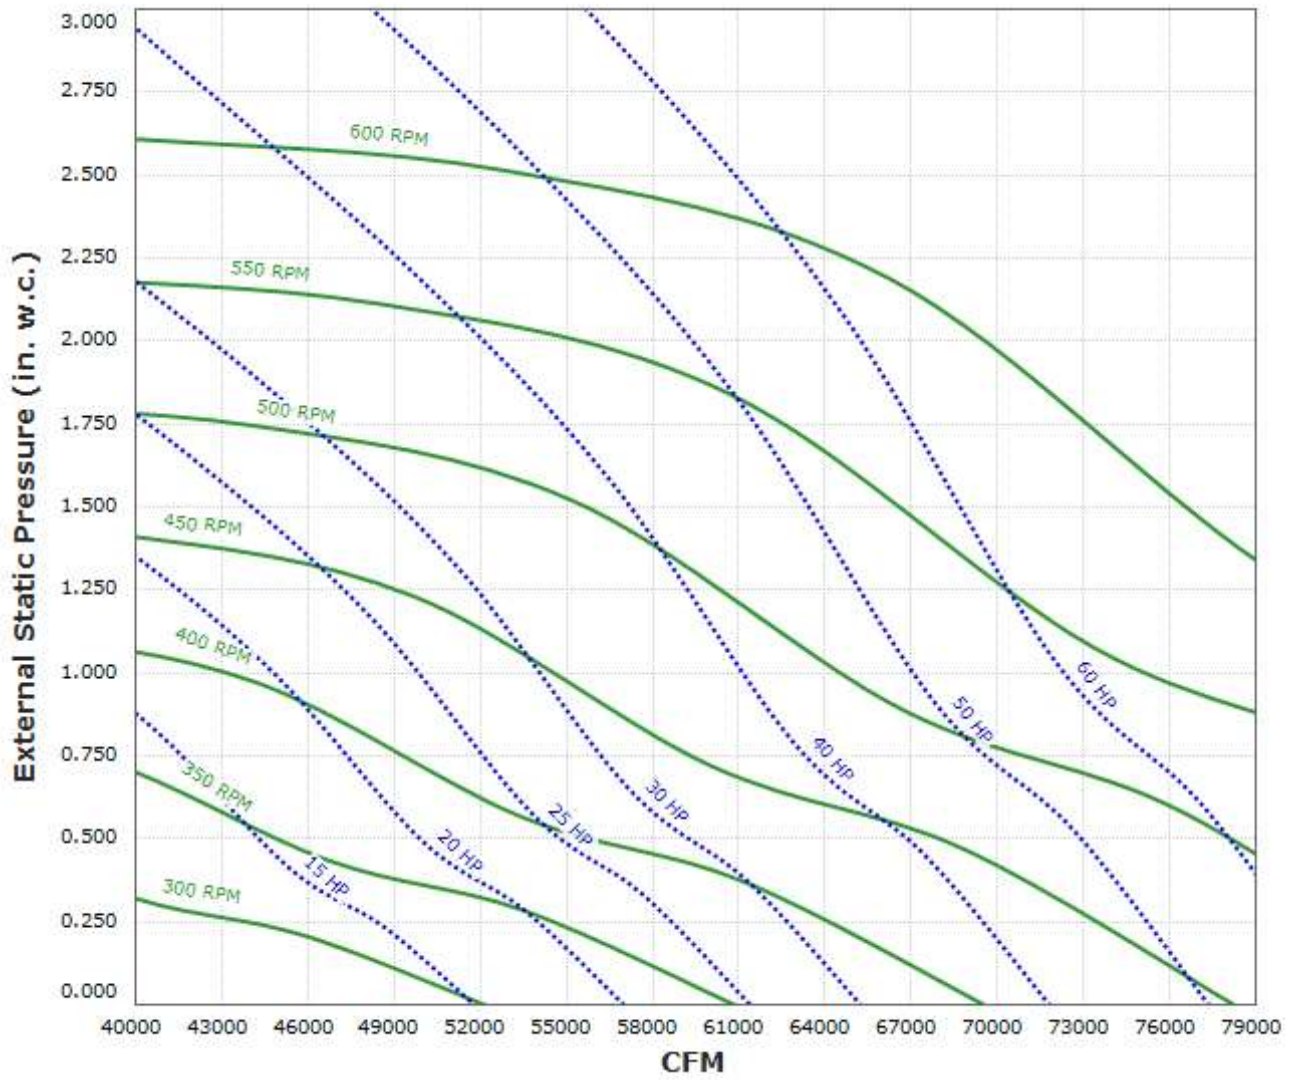

# RAM 230 Performance Curve

Max Sizeable RPM = 650 RPM. Curve shown extended beyond this point for reference only.

Notes:

The static pressure of throw-away MERV 13 filters is 1.9 times the static pressure of standard EZ Kleen Filters.