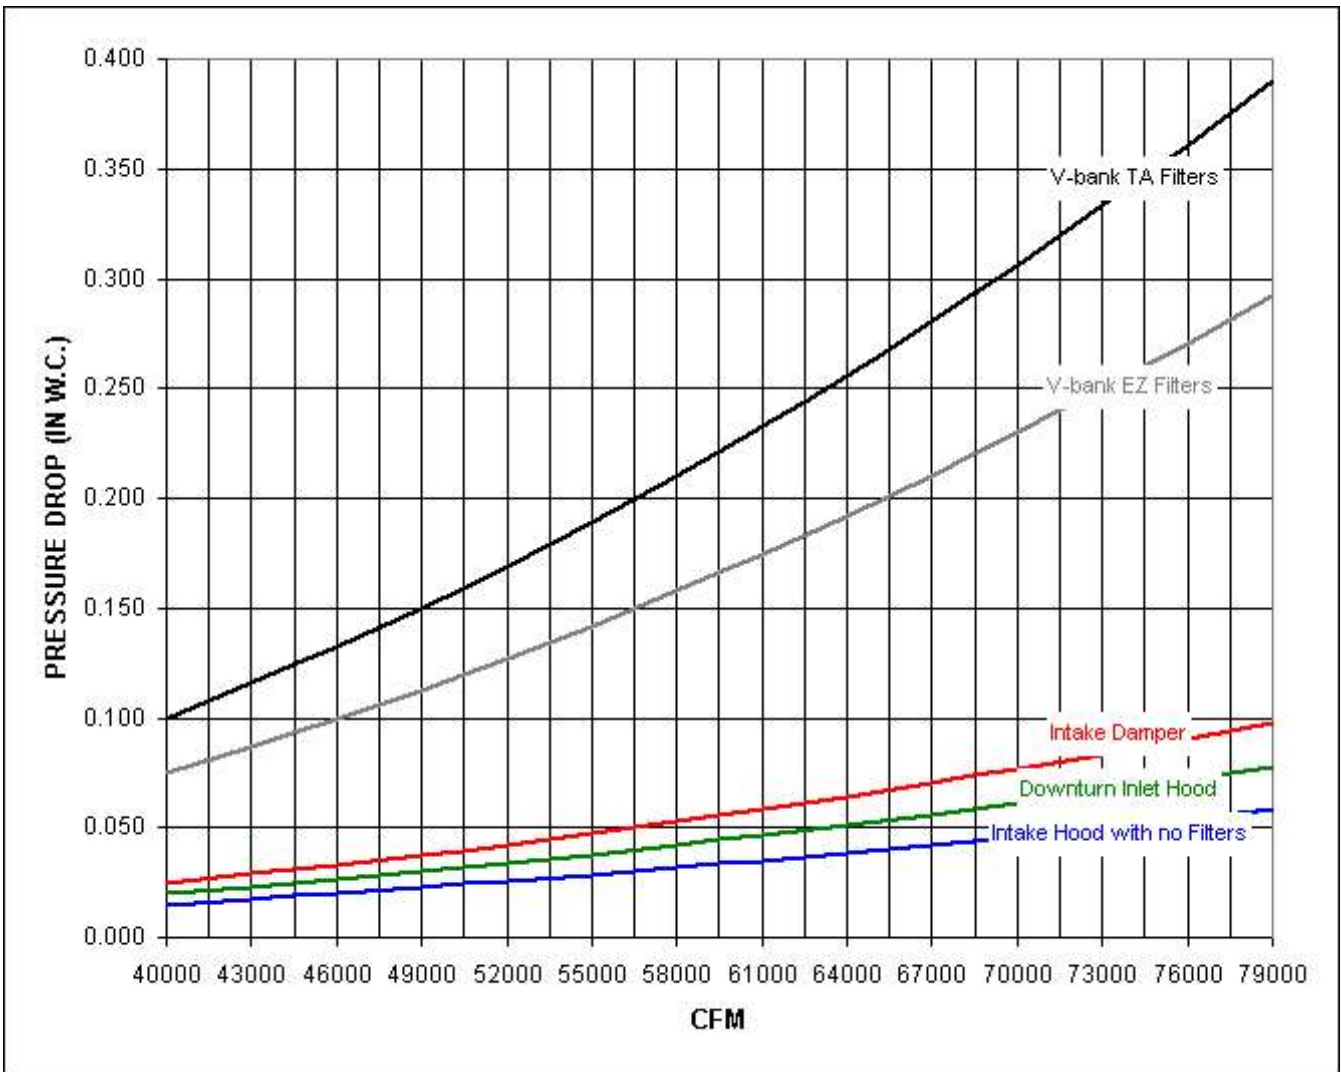

# RAM 230 Performance Curve

Max Sizeable RPM = 650 RPM. Curve shown extended beyond this point for reference only.

Notes:

The static pressure of throw-away MERV 13 filters is 1.9 times the static pressure of standard EZ Kleen Filters.