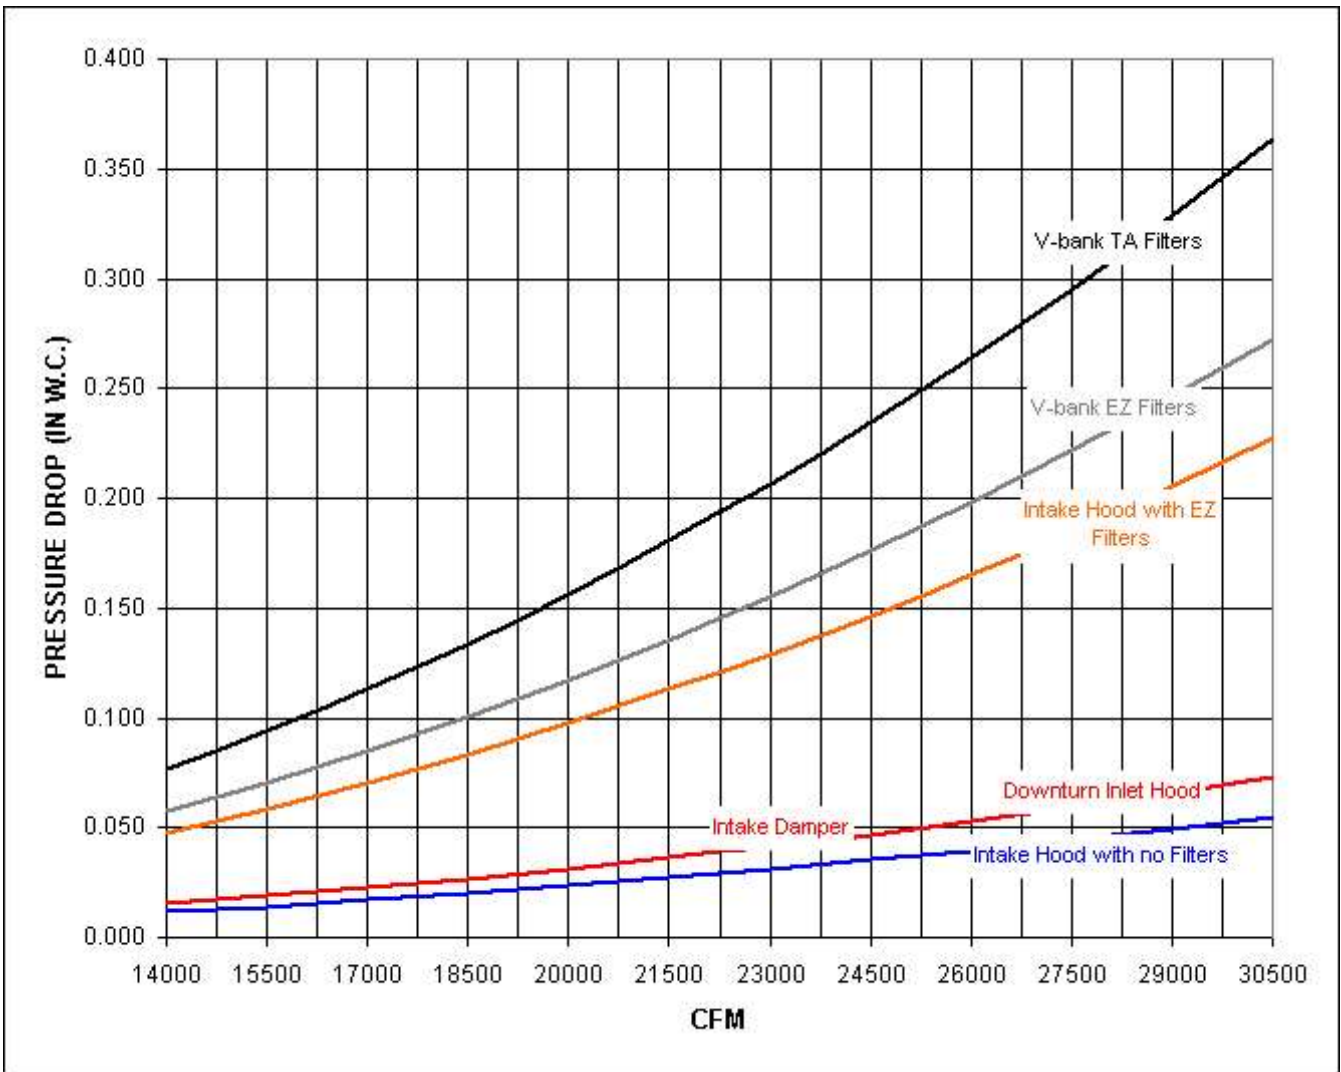

# RAM 25 Performance Curve

Max Sizeable RPM = 900 RPM. Curve shown extended beyond this point for reference only.

Notes:

The static pressure of throw-away MERV 13 filters is 1.9 times the static pressure of standard EZ Kleen Filters.