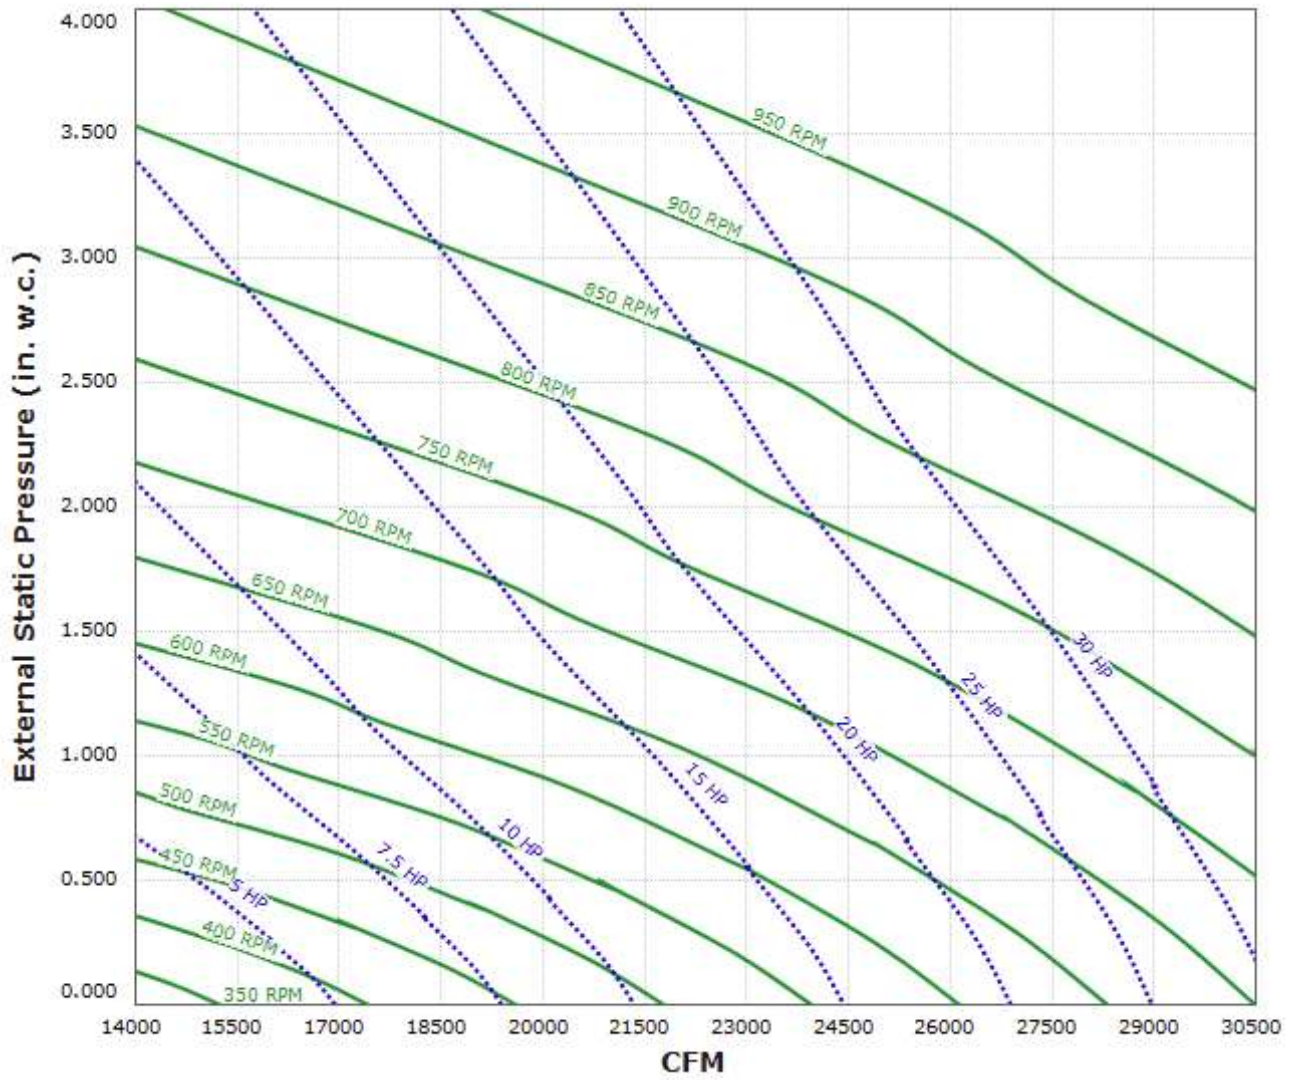

# RAM 25 Performance Curve

Max Sizeable RPM = 900 RPM. Curve shown extended beyond this point for reference only.

Notes:

The static pressure of throw-away MERV 13 filters is 1.9 times the static pressure of standard EZ Kleen Filters.