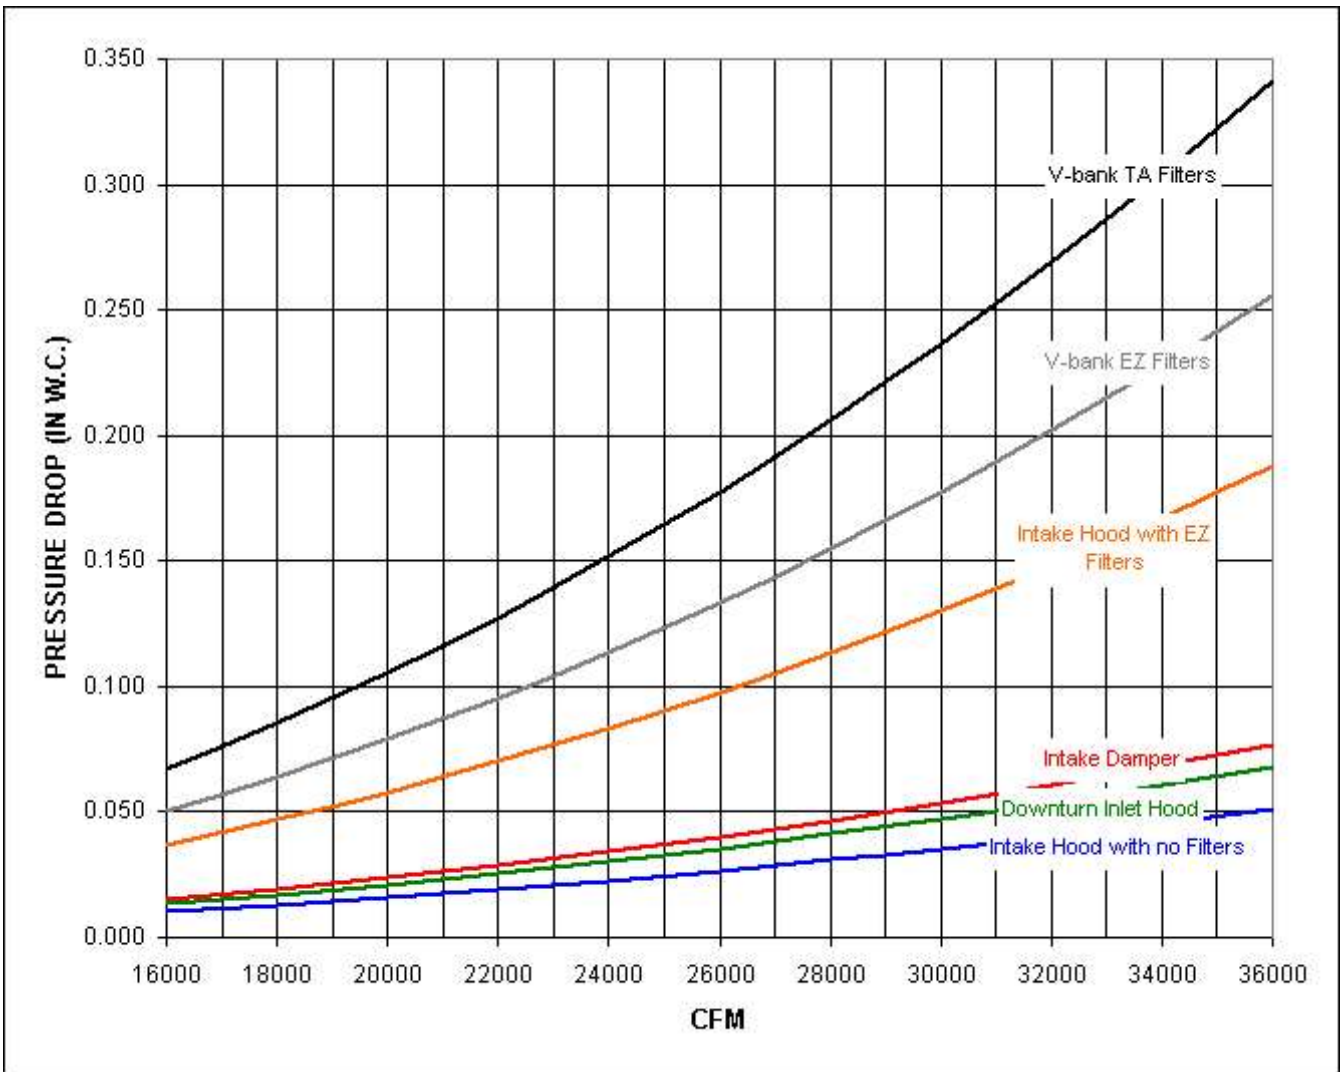

RAM 27 Performance Curve

Max Sizeable RPM = 675 RPM. Curve shown extended beyond this point for reference only.

Notes:

The static pressure of throw-away MERV 13 filters is 1.9 times the static pressure of standard EZ Kleen Filters.