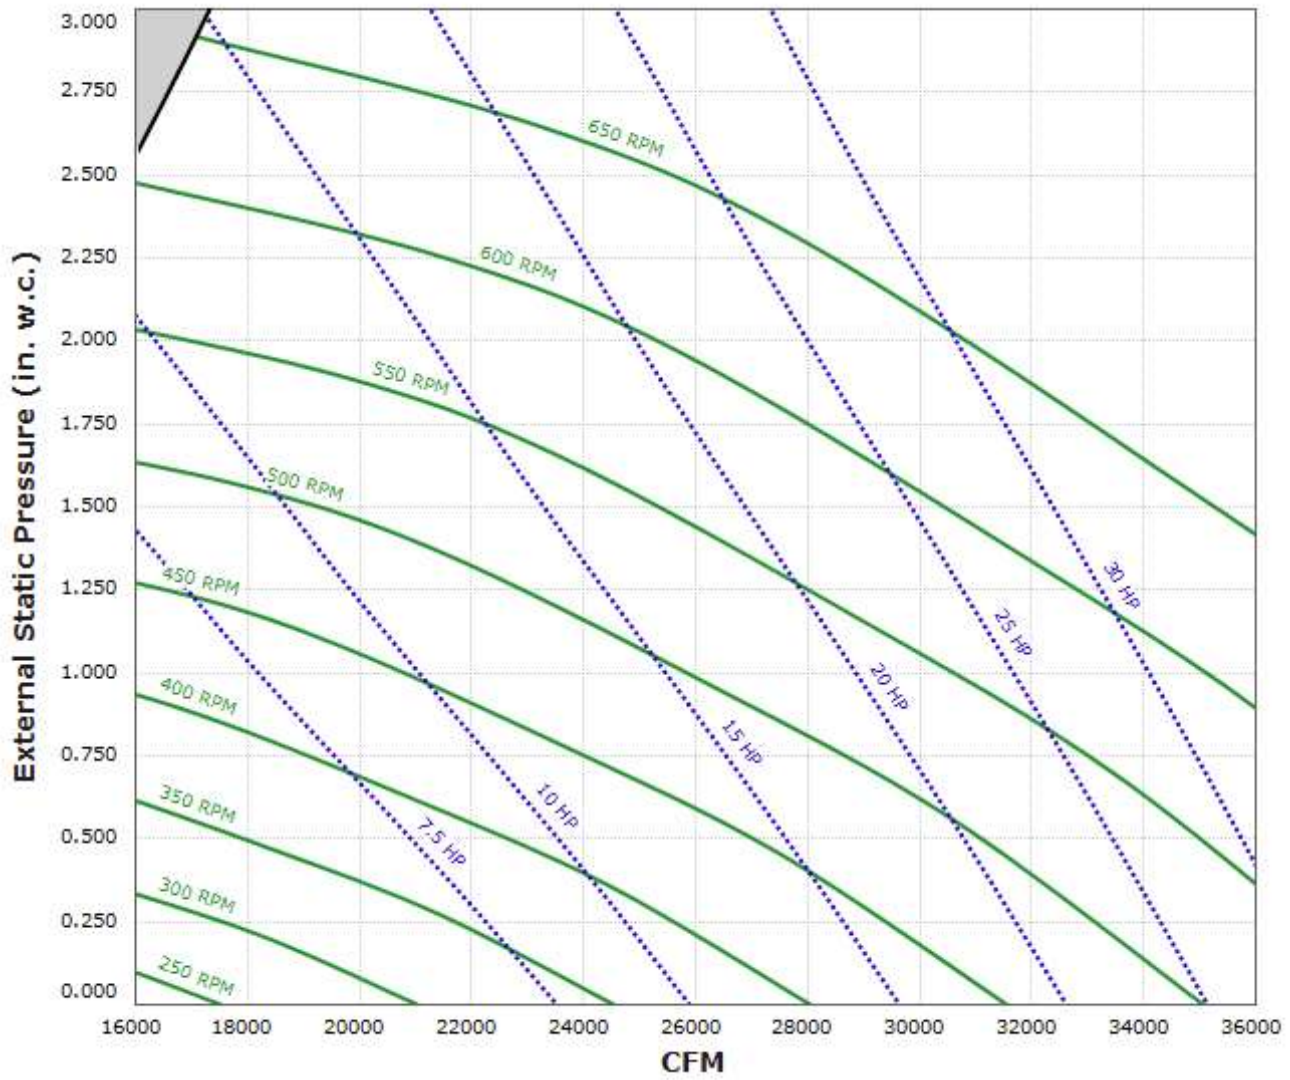

RAM 27 Performance Curve

Max Sizeable RPM = 675 RPM. Curve shown extended beyond this point for reference only.

Notes:

The static pressure of throw-away MERV 13 filters is 1.9 times the static pressure of standard EZ Kleen Filters.