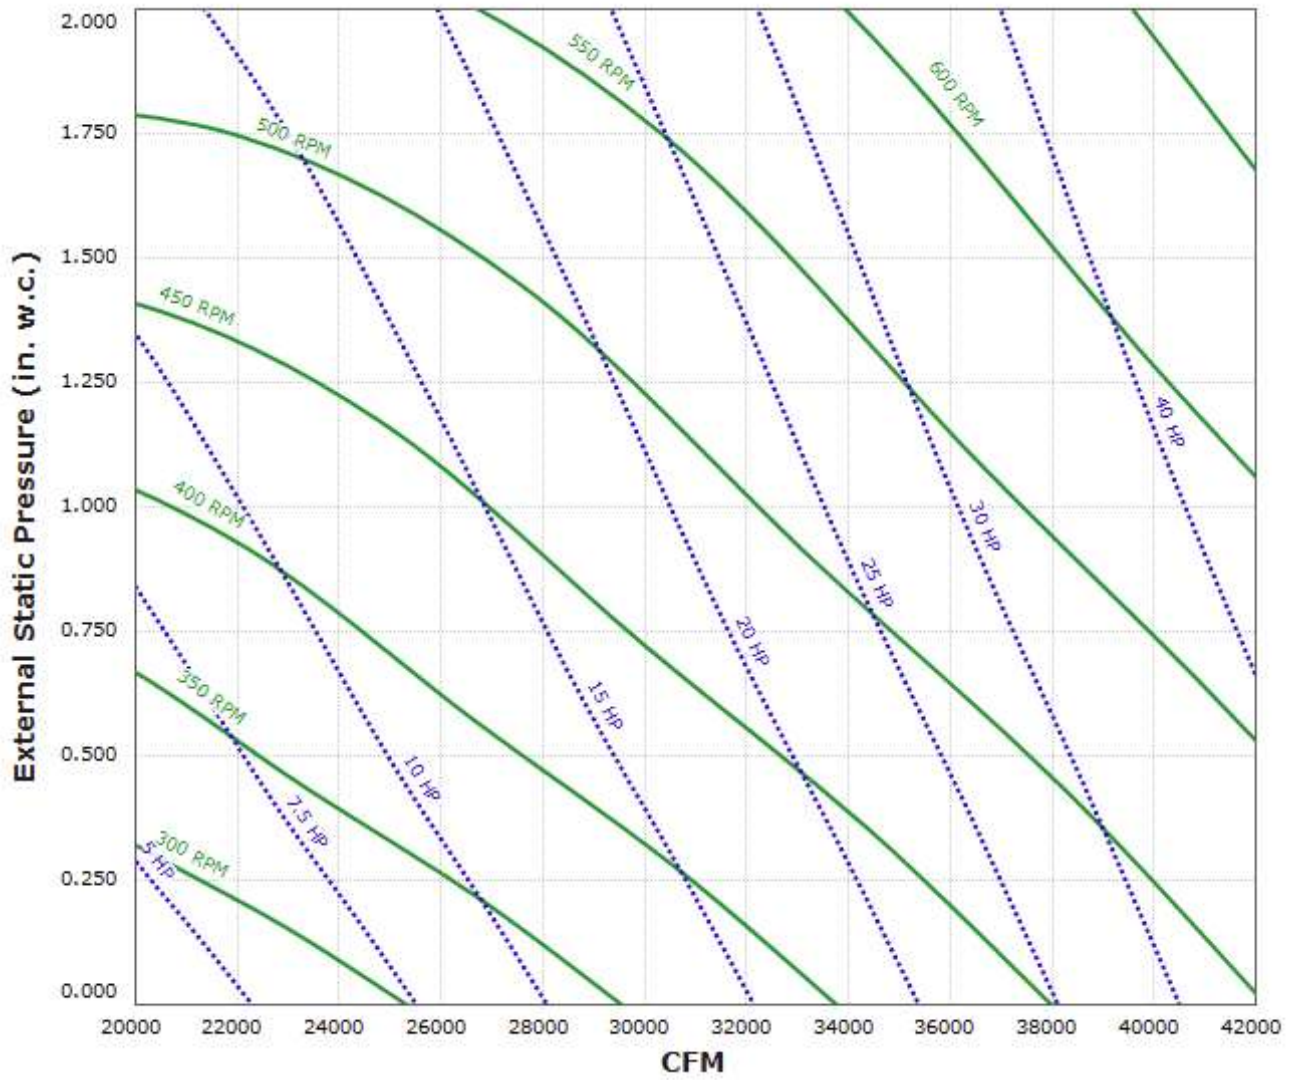

# RAM 30 Performance Curve

Max Sizeable RPM = 650 RPM. Curve shown extended beyond this point for reference only.

Notes:

The static pressure of throw-away MERV 13 filters is 1.9 times the static pressure of standard EZ Kleen Filters.