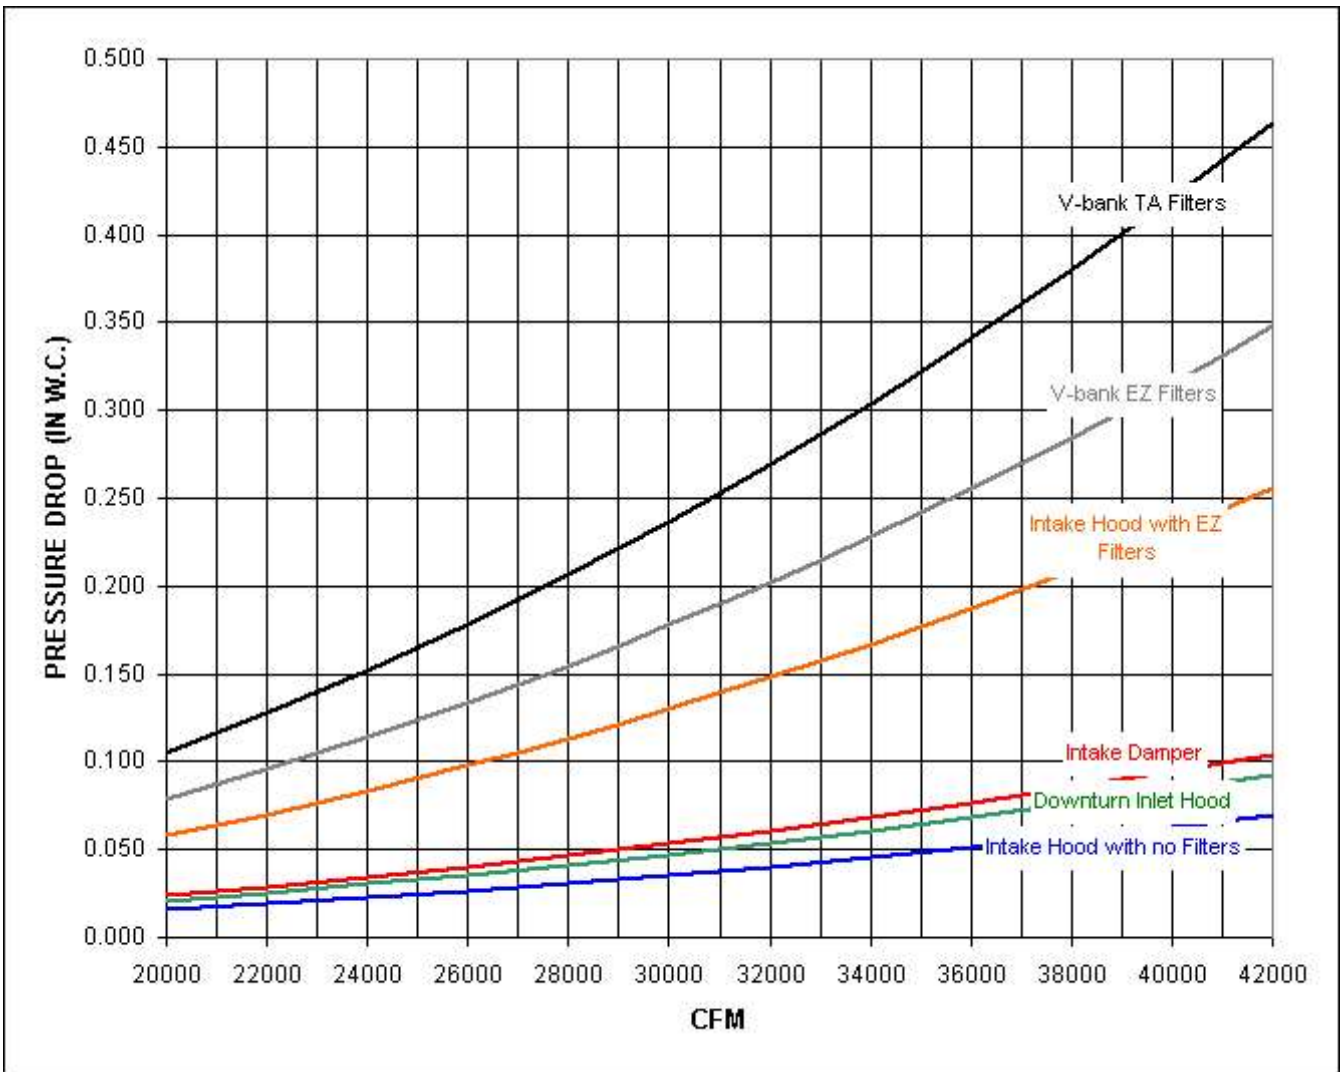

# RAM 30 Performance Curve

Max Sizeable RPM = 650 RPM. Curve shown extended beyond this point for reference only.

Notes:

The static pressure of throw-away MERV 13 filters is 1.9 times the static pressure of standard EZ Kleen Filters.