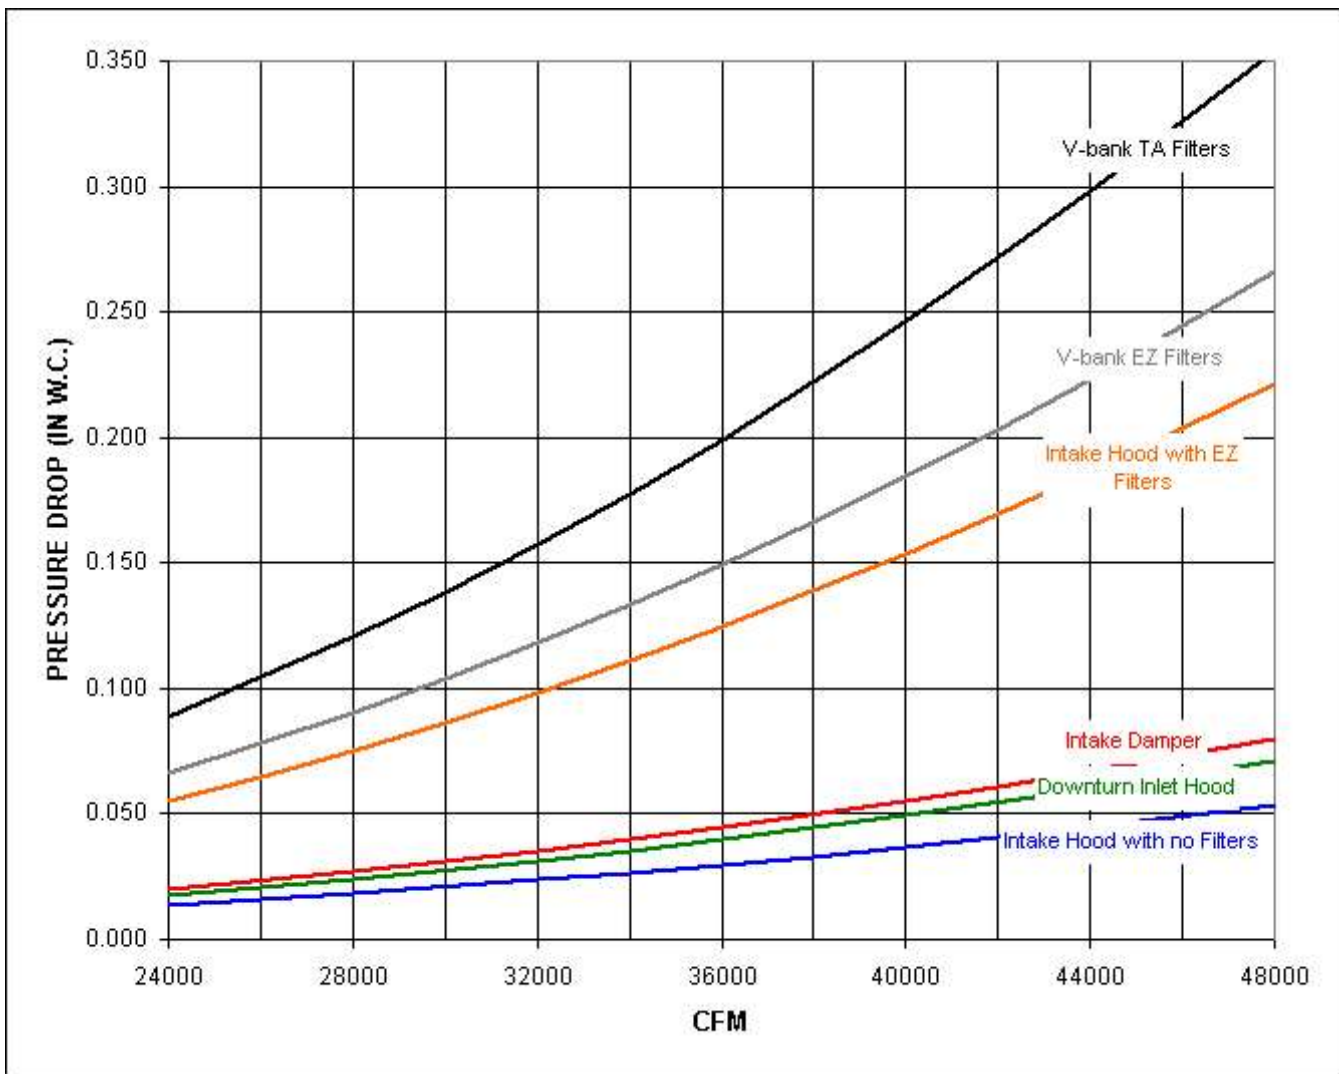

RAM 33 Performance Curve

Max Sizeable RPM = 550 RPM. Curve shown extended beyond this point for reference only.

Notes:

The static pressure of throw-away MERV 13 filters is 1.9 times the static pressure of standard EZ Kleen Filters.