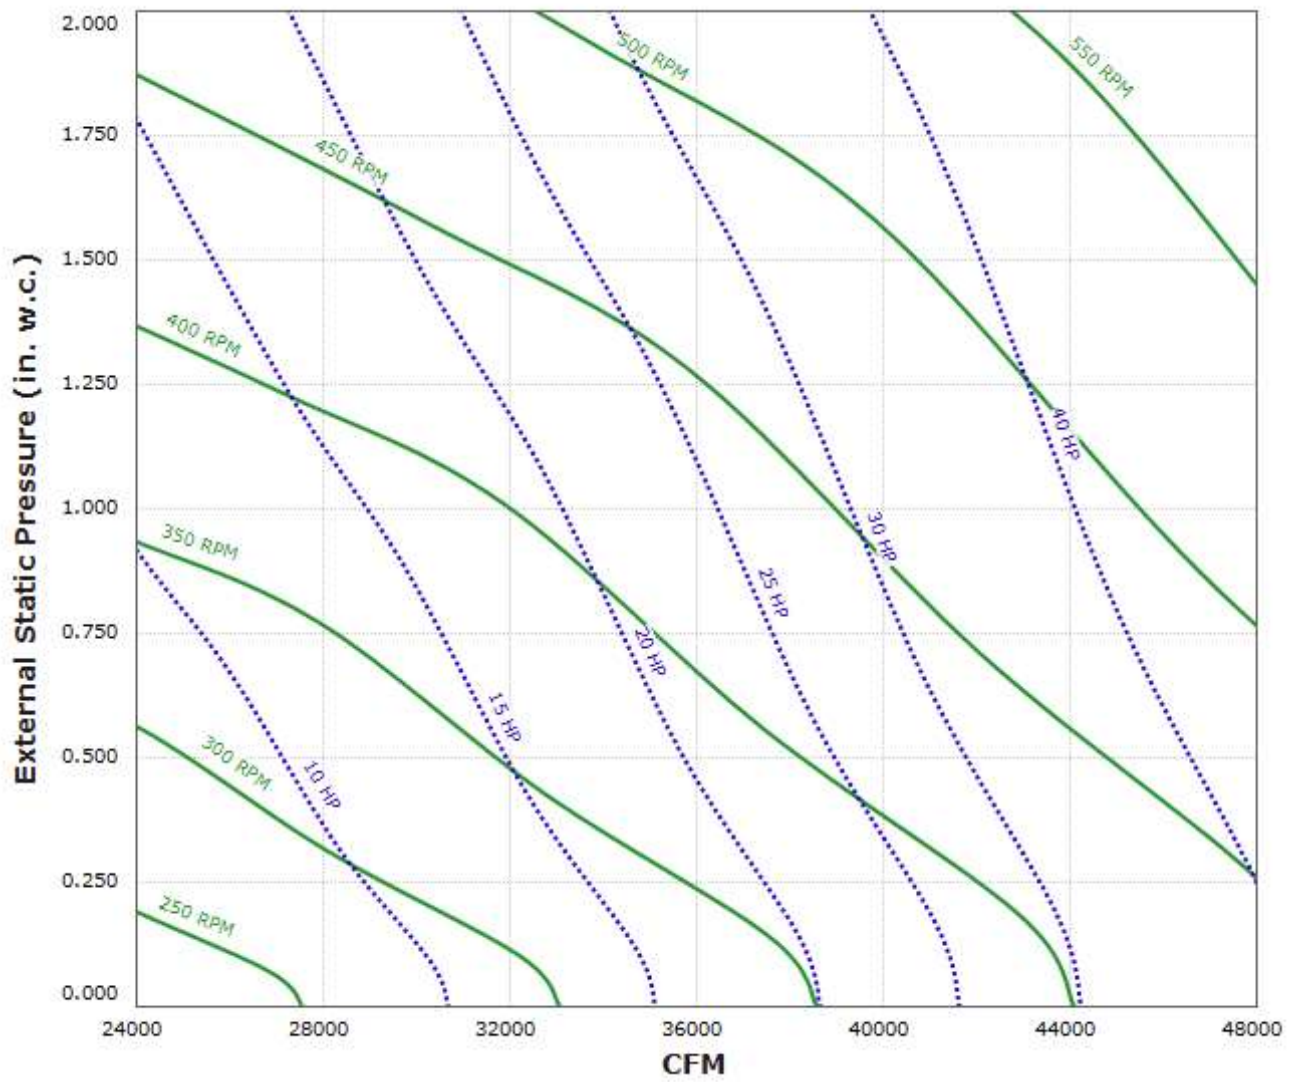

RAM 33 Performance Curve

Max Sizeable RPM = 550 RPM. Curve shown extended beyond this point for reference only.

Notes:

The static pressure of throw-away MERV 13 filters is 1.9 times the static pressure of standard EZ Kleen Filters.