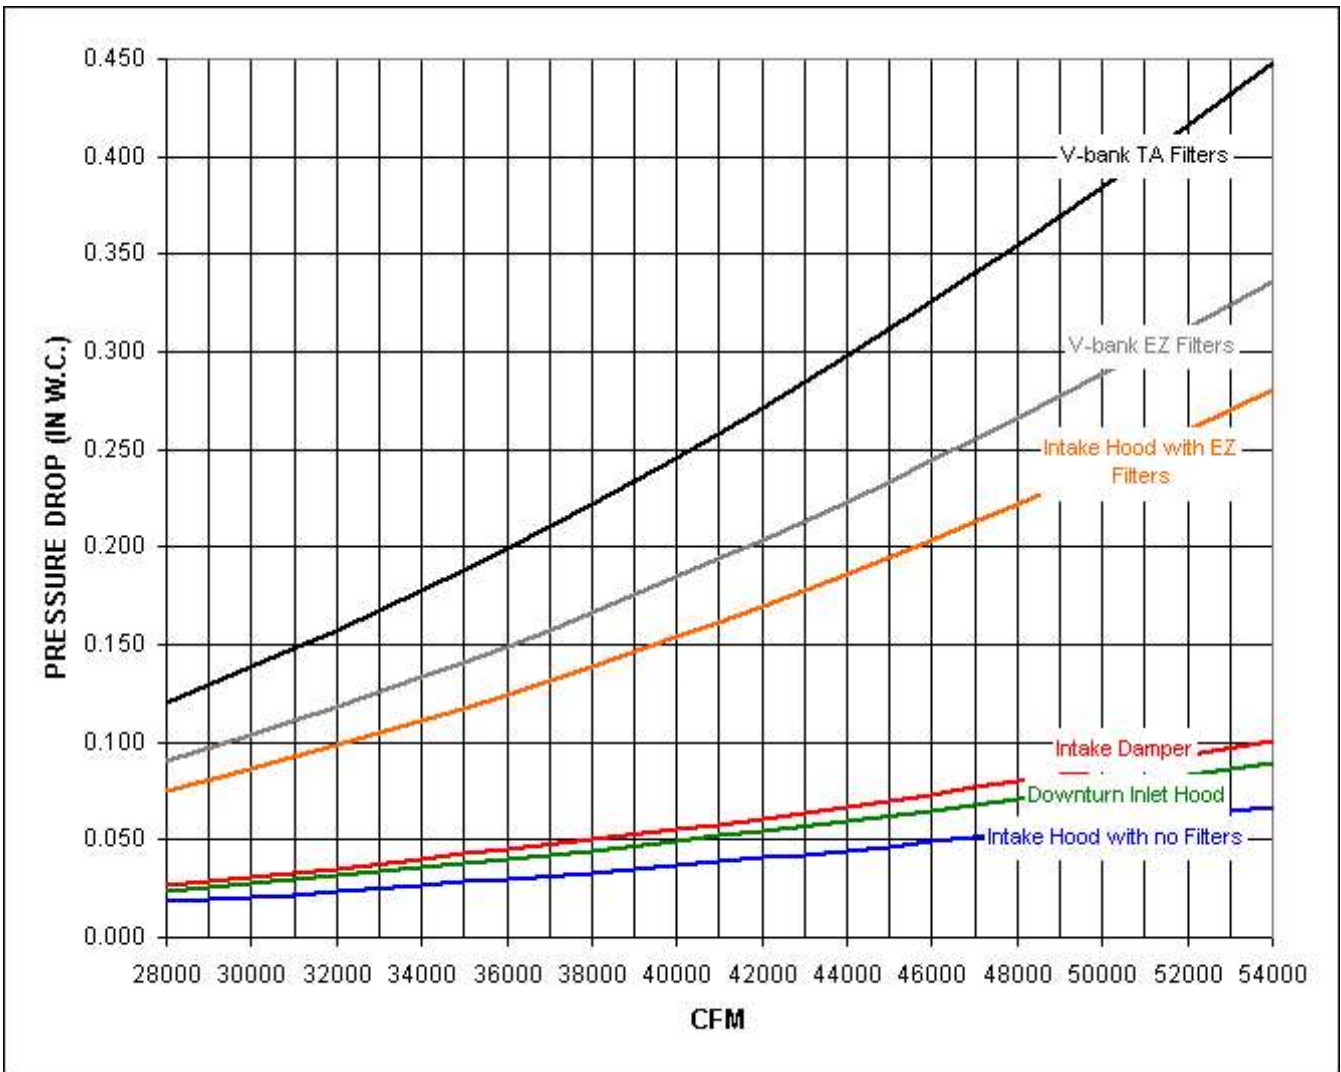

# RAM 36 Performance Curve

Max Sizeable RPM = 550 RPM. Curve shown extended beyond this point for reference only.

Notes:

The static pressure of throw-away MERV 13 filters is 1.9 times the static pressure of standard EZ Kleen Filters.