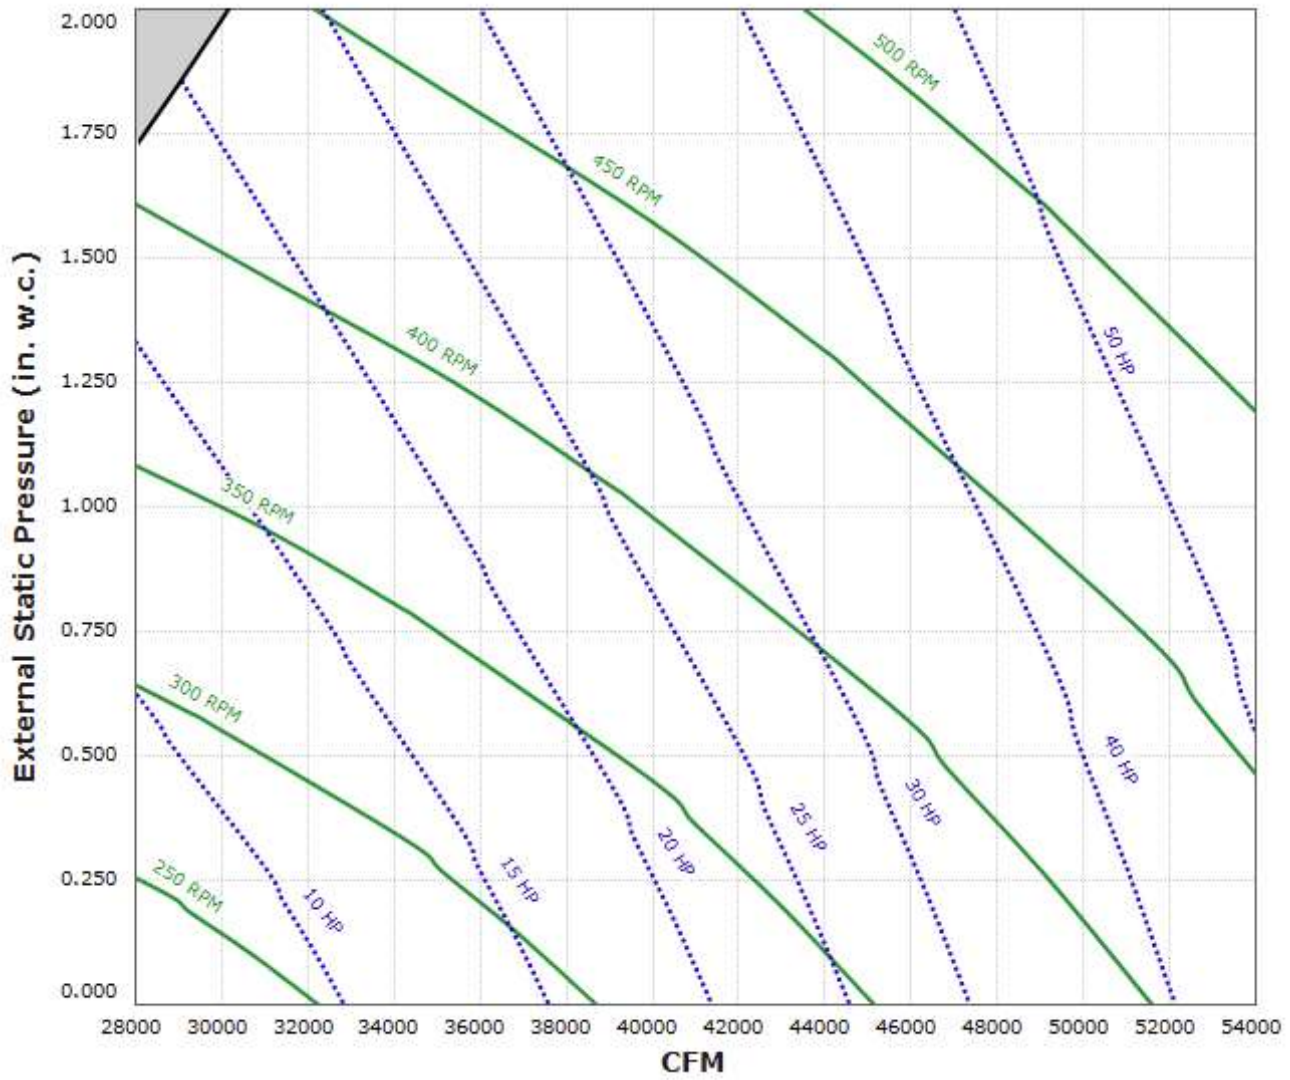

# RAM 36 Performance Curve

Max Sizeable RPM = 550 RPM. Curve shown extended beyond this point for reference only.

Notes:

The static pressure of throw-away MERV 13 filters is 1.9 times the static pressure of standard EZ Kleen Filters.