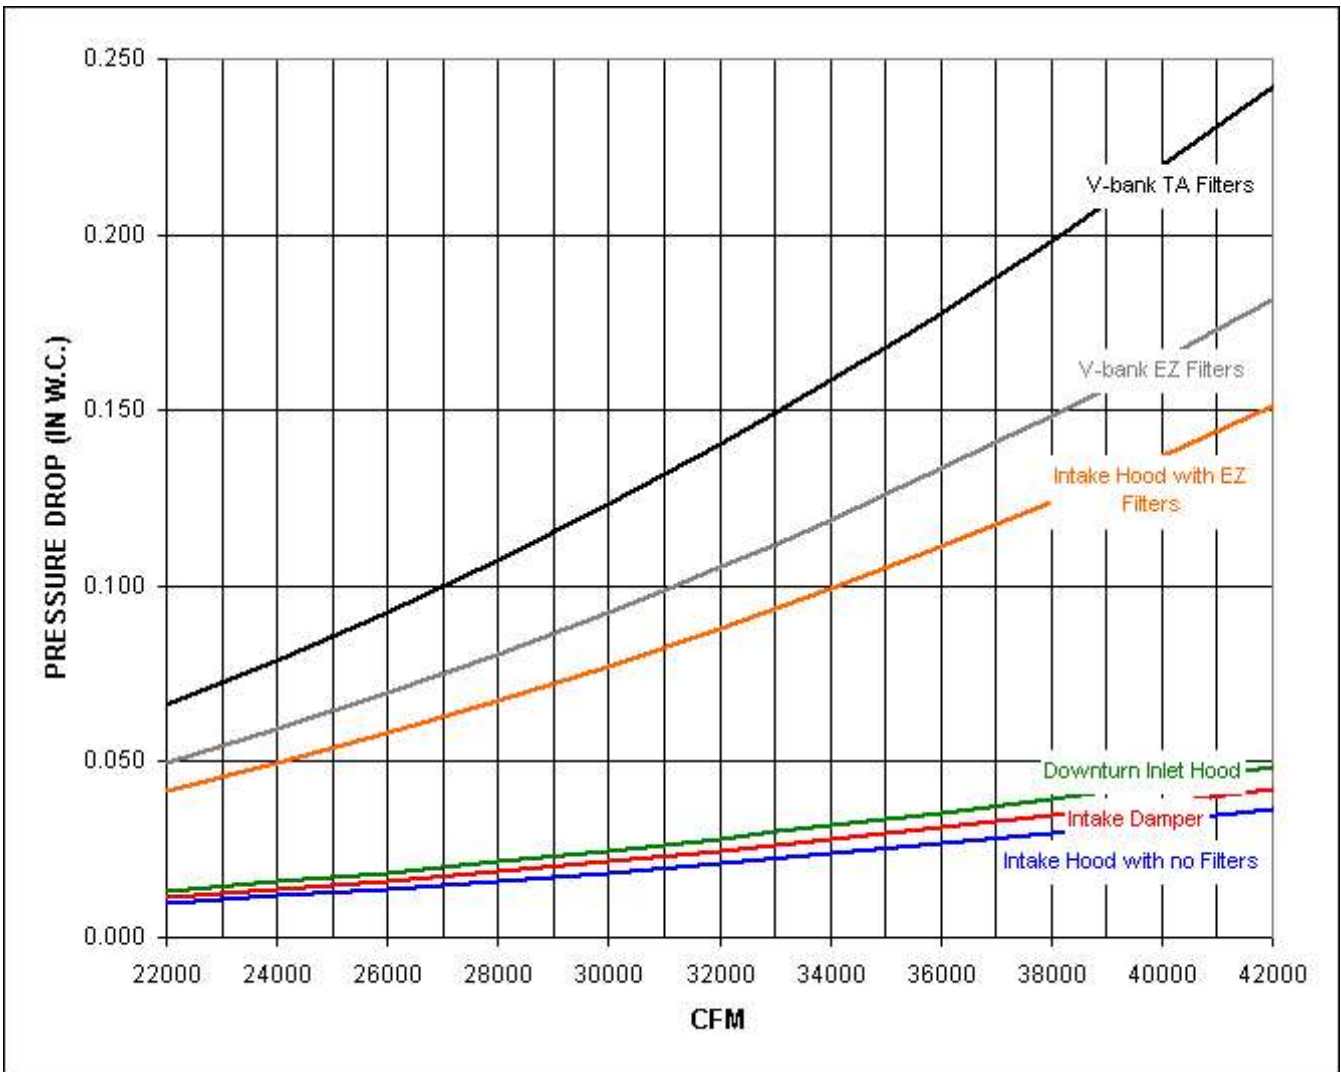

# RAM-M 222 Performance Curve

Max Sizeable RPM = 950 RPM. Curve shown extended beyond this point for reference only.

Notes:

The static pressure of throw-away MERV 13 filters is 1.9 times the static pressure of standard EZ Kleen Filters.