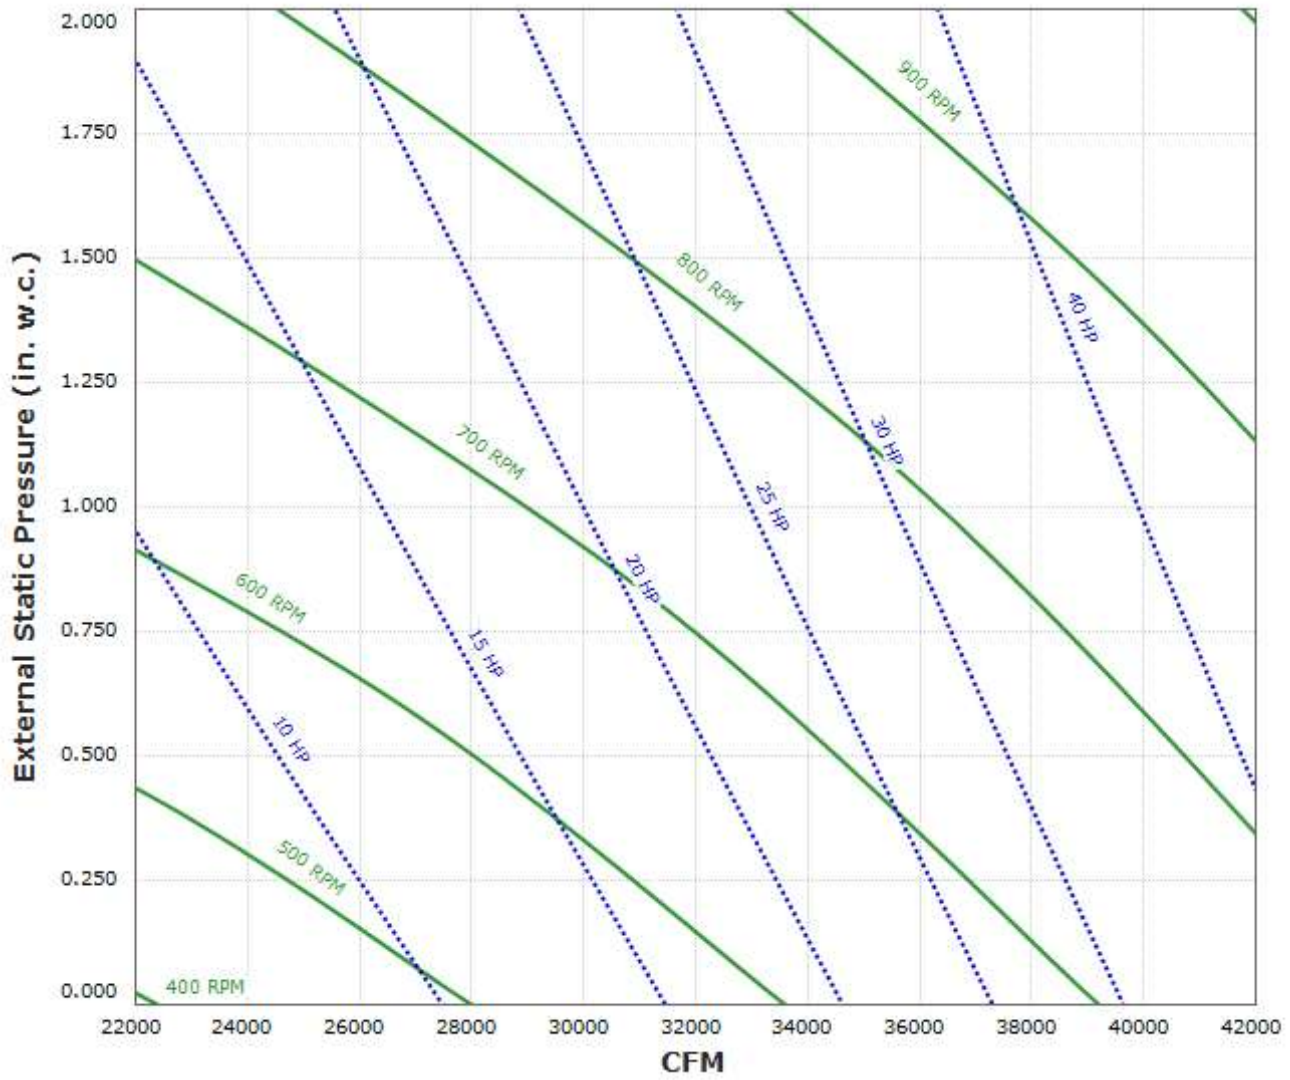

# RAM-M 222 Performance Curve

Max Sizeable RPM = 950 RPM. Curve shown extended beyond this point for reference only.

Notes:

The static pressure of throw-away MERV 13 filters is 1.9 times the static pressure of standard EZ Kleen Filters.