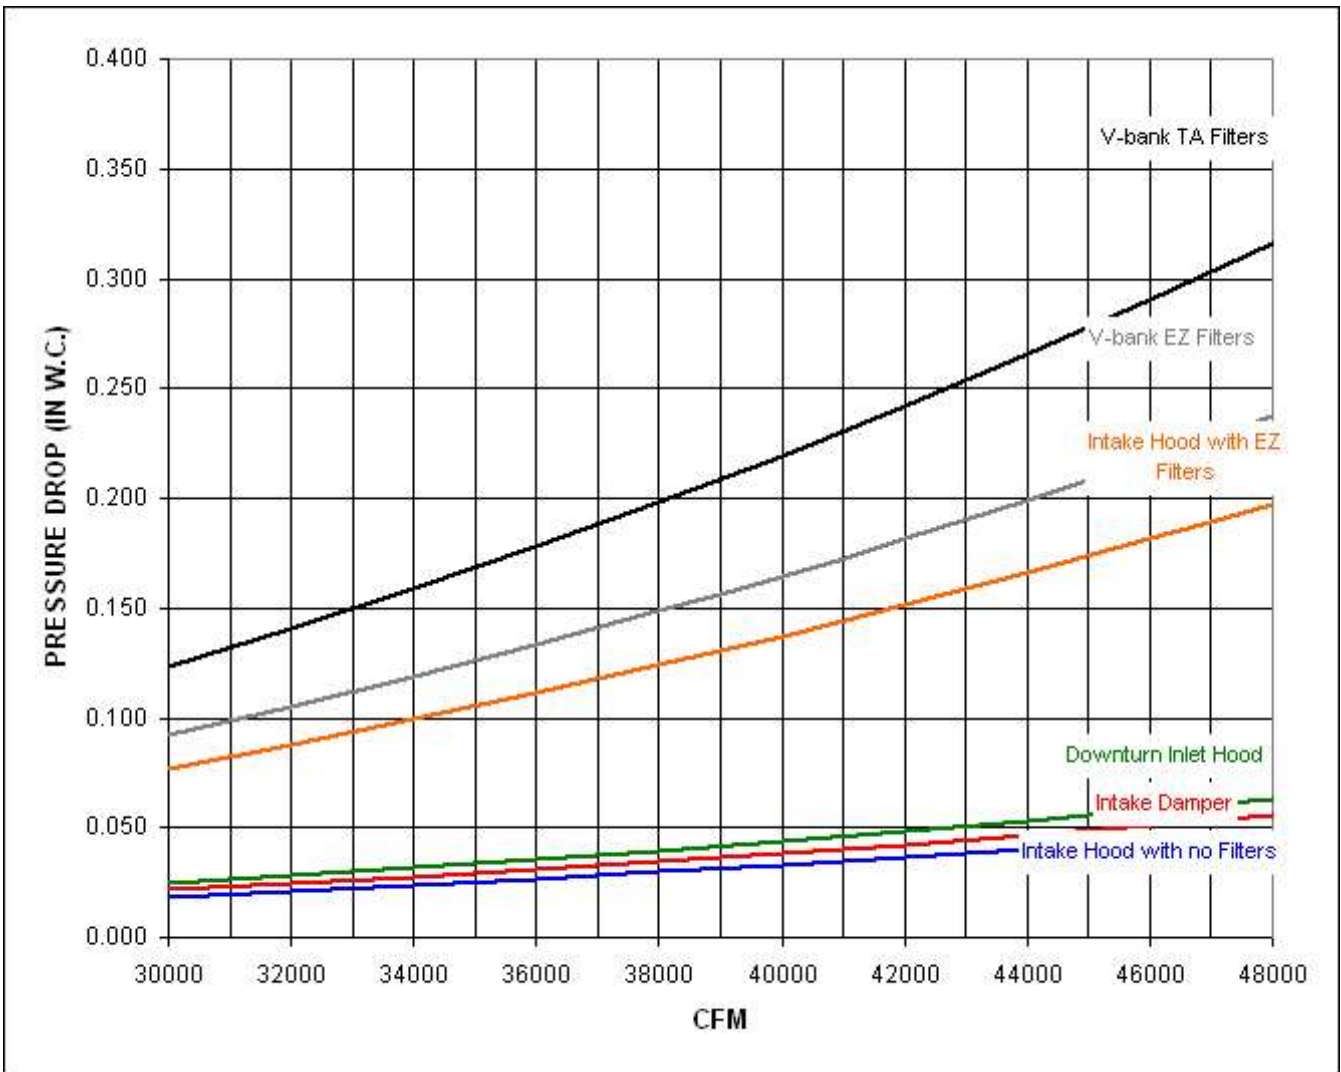

RAM-M 225 Performance Curve

Max Sizeable RPM = 900 RPM. Curve shown extended beyond this point for reference only.

Notes:

The static pressure of throw-away MERV 13 filters is 1.9 times the static pressure of standard EZ Kleen Filters.