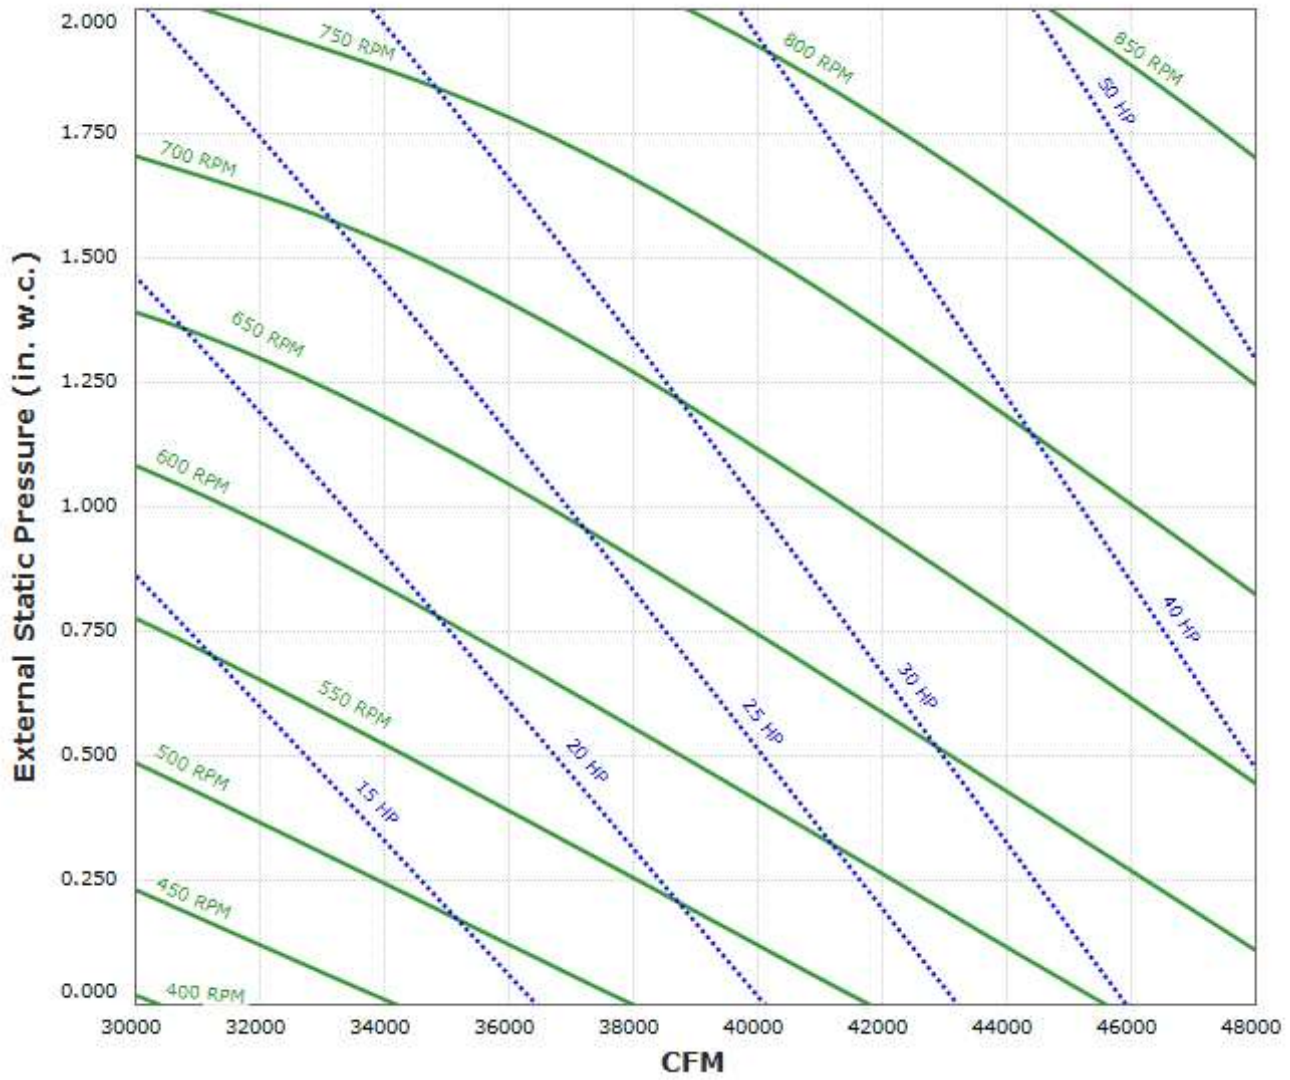

RAM-M 225 Performance Curve

Max Sizeable RPM = 900 RPM. Curve shown extended beyond this point for reference only.

Notes:

The static pressure of throw-away MERV 13 filters is 1.9 times the static pressure of standard EZ Kleen Filters.