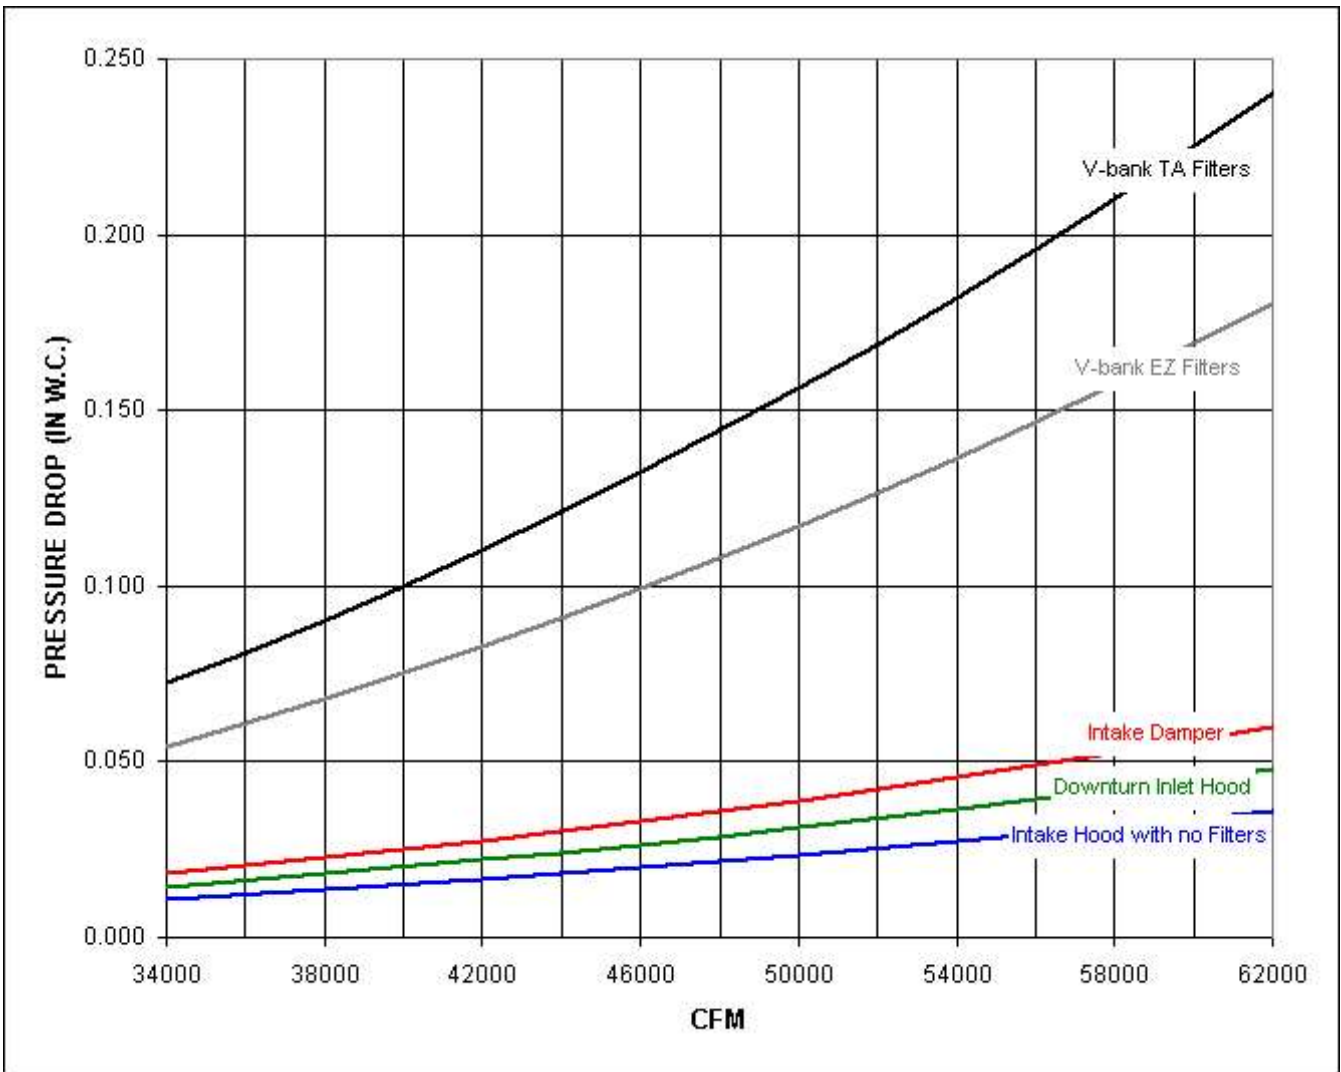

# RAM-M 227 Performance Curve

Max Sizeable RPM = 675 RPM. Curve shown extended beyond this point for reference only.

Notes:

The static pressure of throw-away MERV 13 filters is 1.9 times the static pressure of standard EZ Kleen Filters.