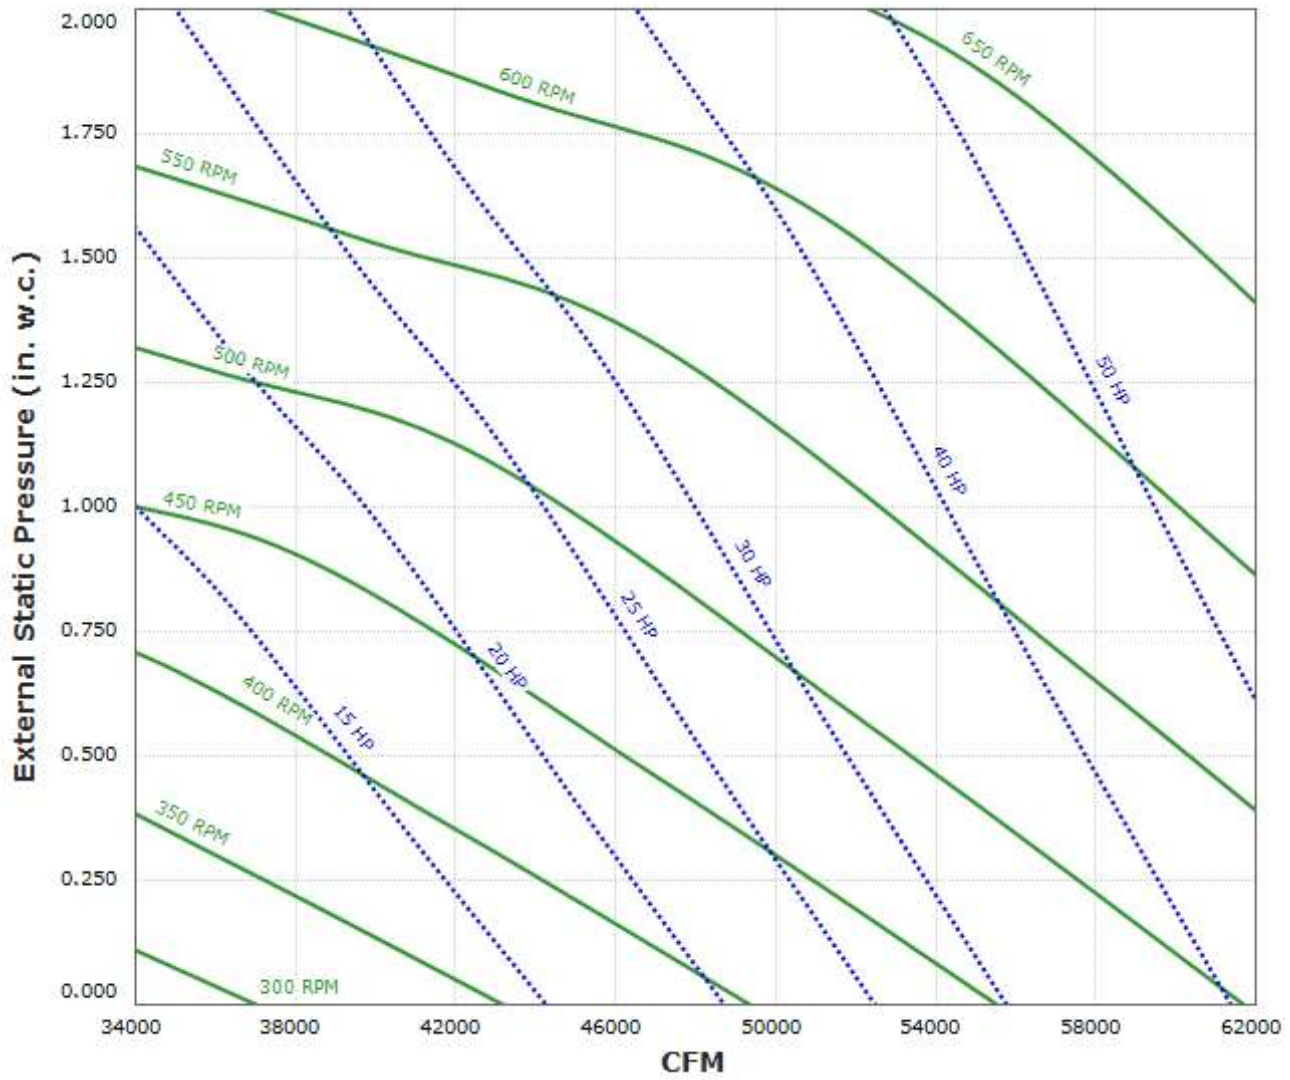

# RAM-M 227 Performance Curve

Max Sizeable RPM = 675 RPM. Curve shown extended beyond this point for reference only.

Notes:

The static pressure of throw-away MERV 13 filters is 1.9 times the static pressure of standard EZ Kleen Filters.