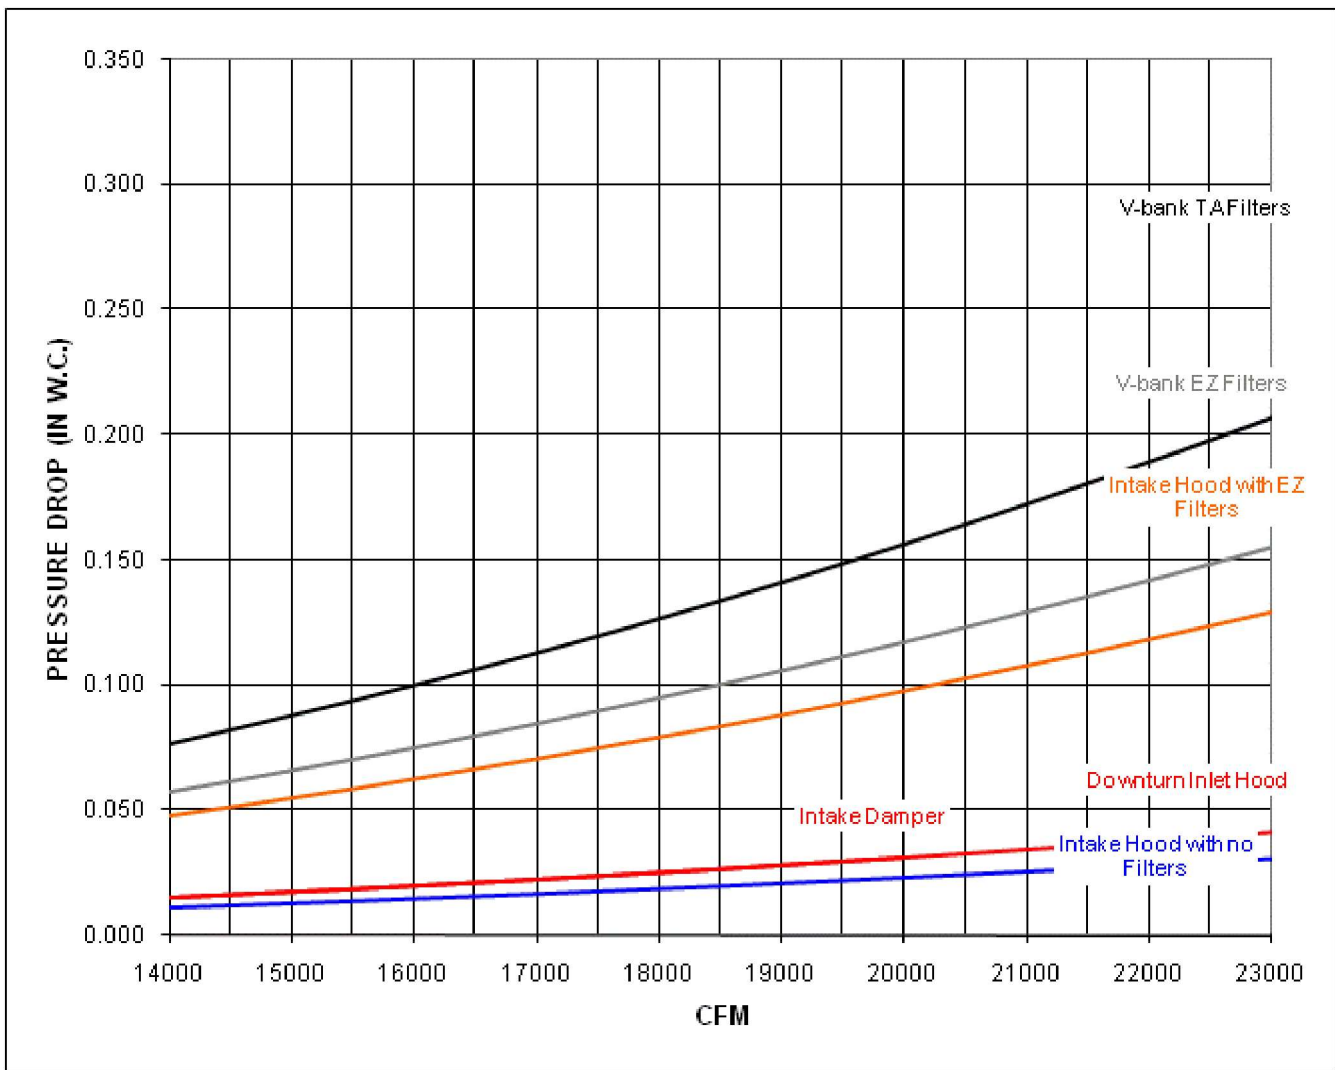

RAM-M 25 Performance Curve

Max Sizeable RPM = 950 RPM. Curve shown extended beyond this point for reference only.

Notes:

The static pressure of throw-away MERV 13 filters is 1.9 times the static pressure of standard EZ Kleen Filters.