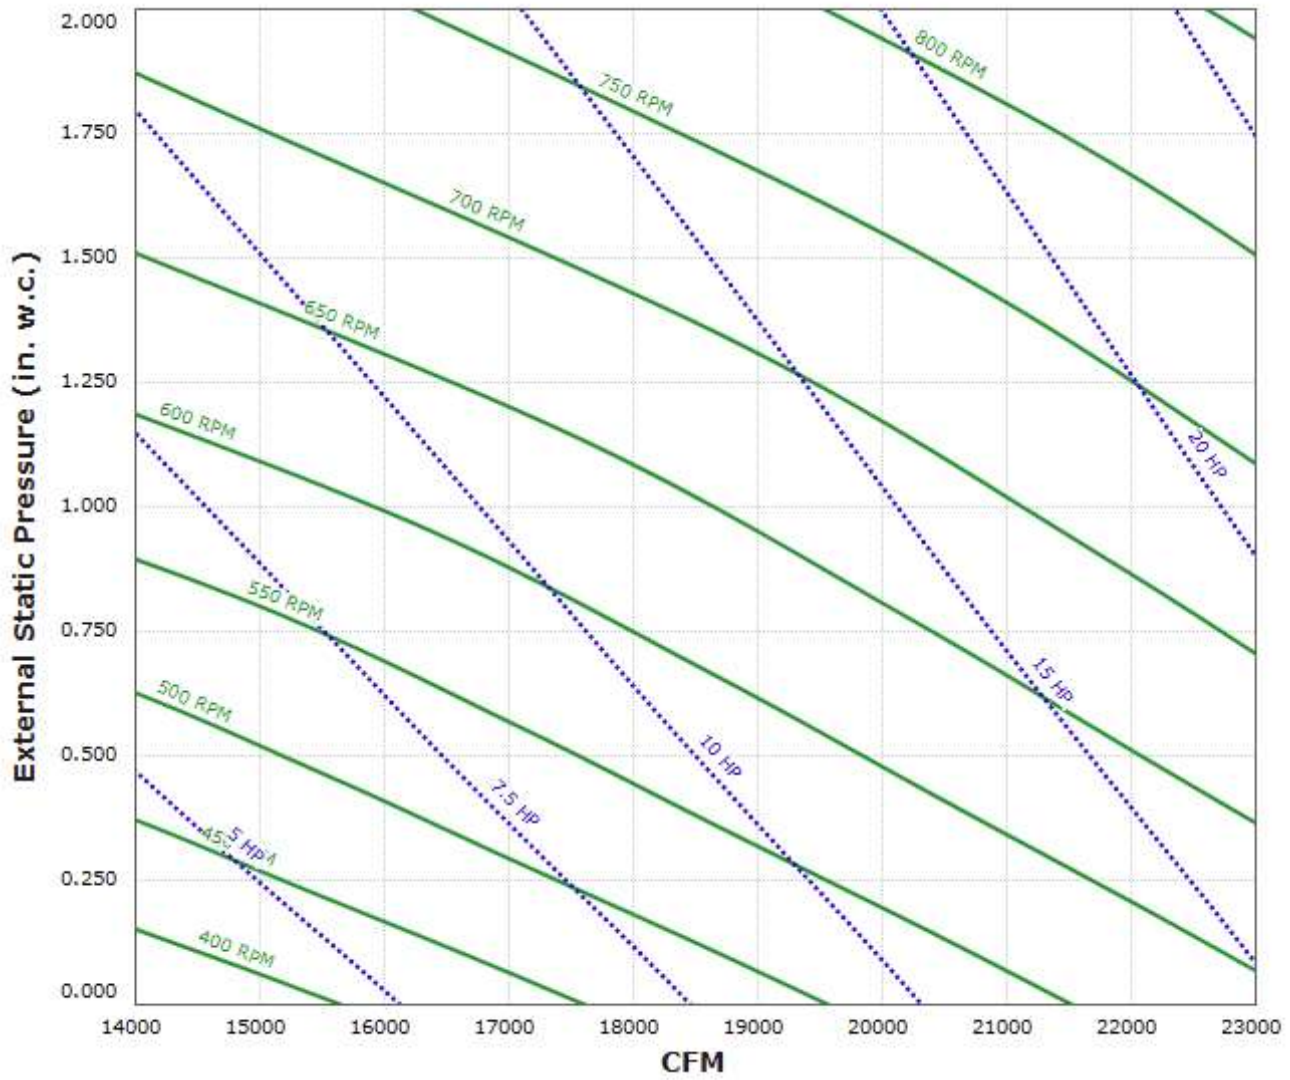

RAM-M 25 Performance Curve

Max Sizeable RPM = 950 RPM. Curve shown extended beyond this point for reference only.

Notes:

The static pressure of throw-away MERV 13 filters is 1.9 times the static pressure of standard EZ Kleen Filters.