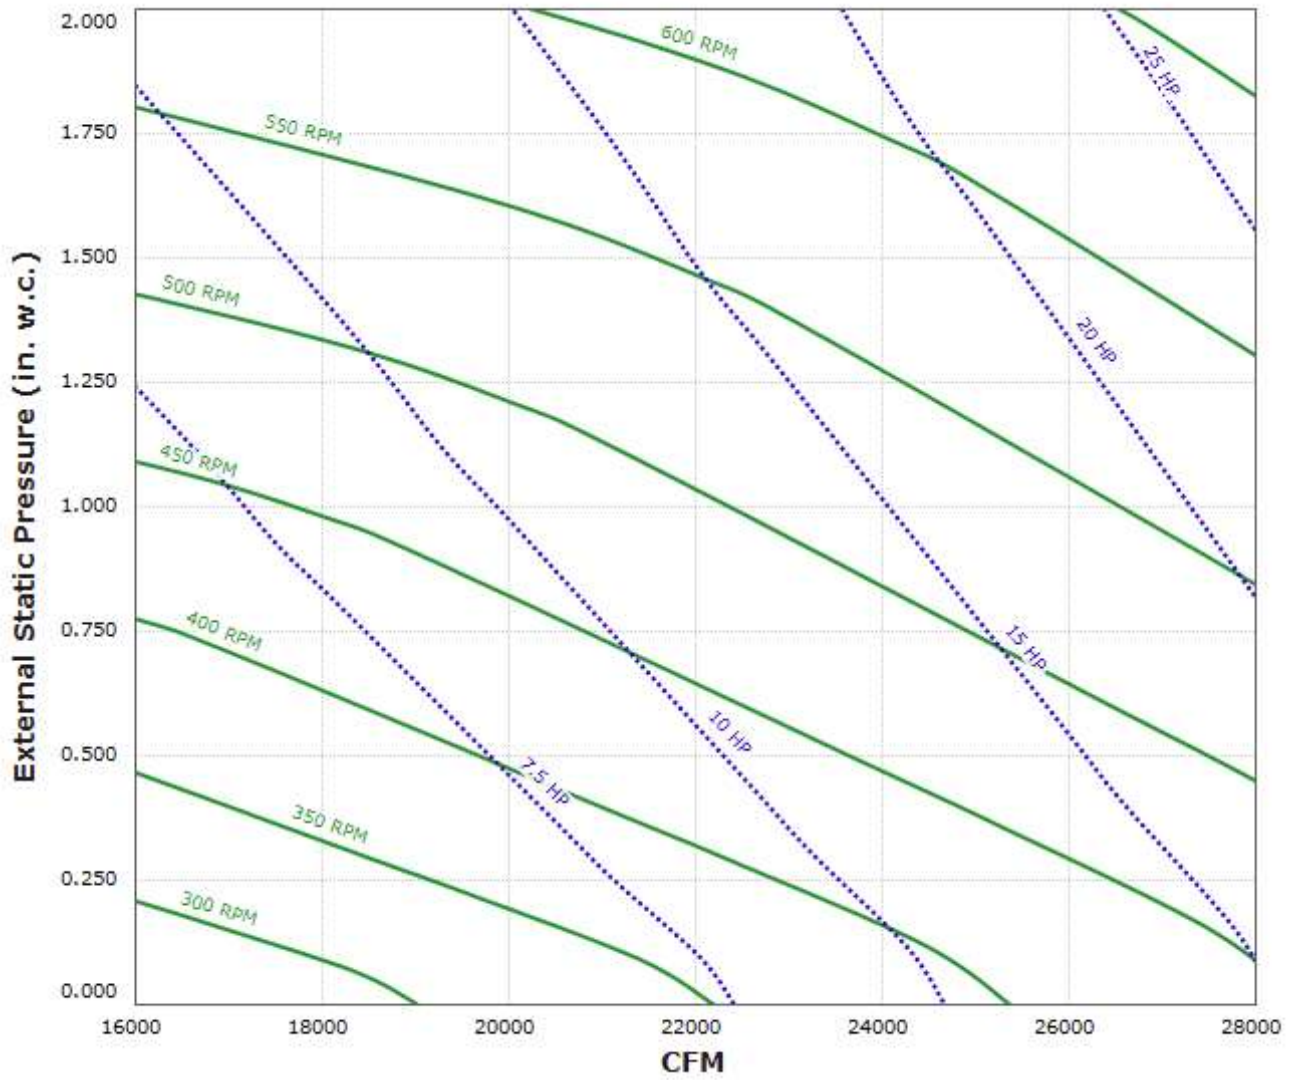

RAM-M 27 Performance Curve

Max Sizeable RPM = 675 RPM. Curve shown extended beyond this point for reference only.

Notes:

The static pressure of throw-away MERV 13 filters is 1.9 times the static pressure of standard EZ Kleen Filters.