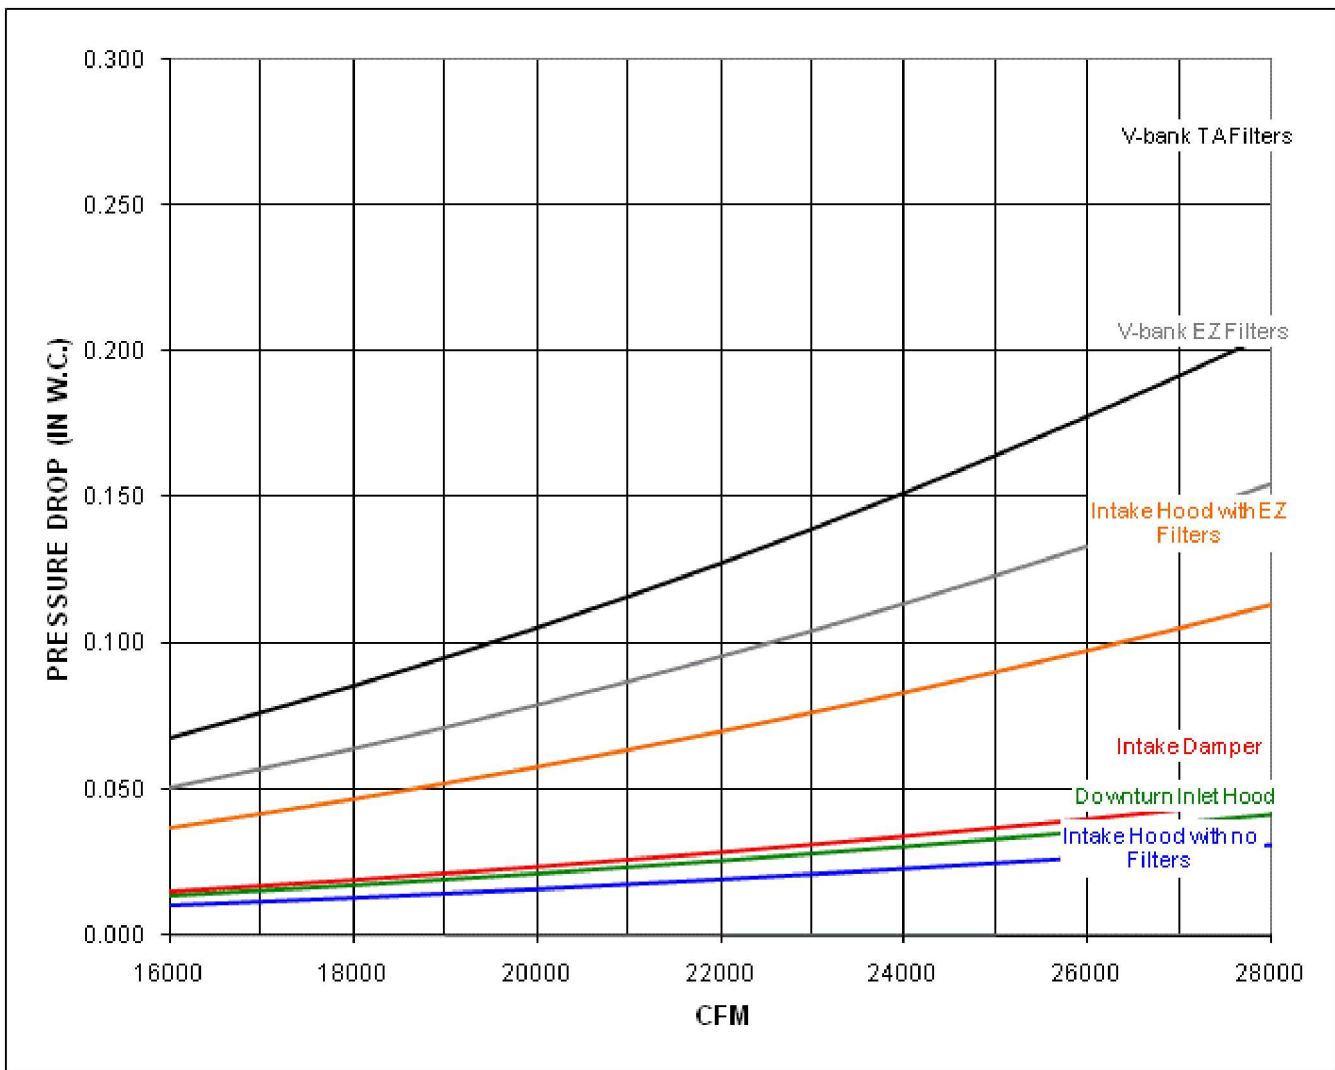

RAM-M 27 Performance Curve

Max Sizeable RPM = 675 RPM. Curve shown extended beyond this point for reference only.

Notes:

The static pressure of throw-away MERV 13 filters is 1.9 times the static pressure of standard EZ Kleen Filters.