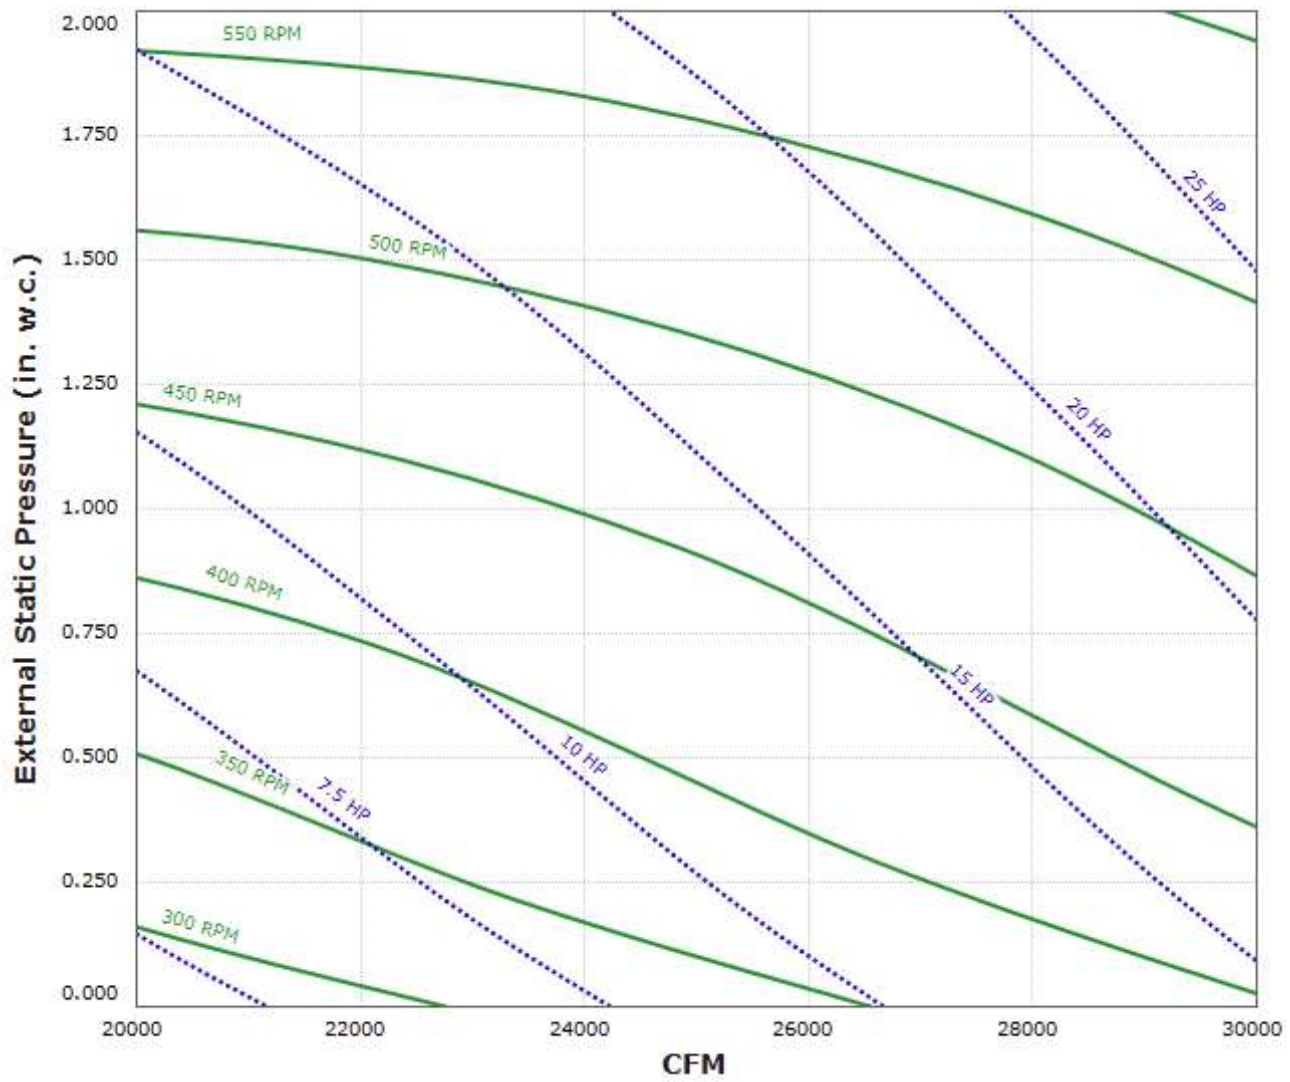

RAM-M 30 Performance Curve

Max Sizeable RPM = 650 RPM. Curve shown extended beyond this point for reference only.

Notes:
 The static pressure of throw-away MERV 13 filters is 1.9 times the static pressure of standard EZ Kleen Filters.