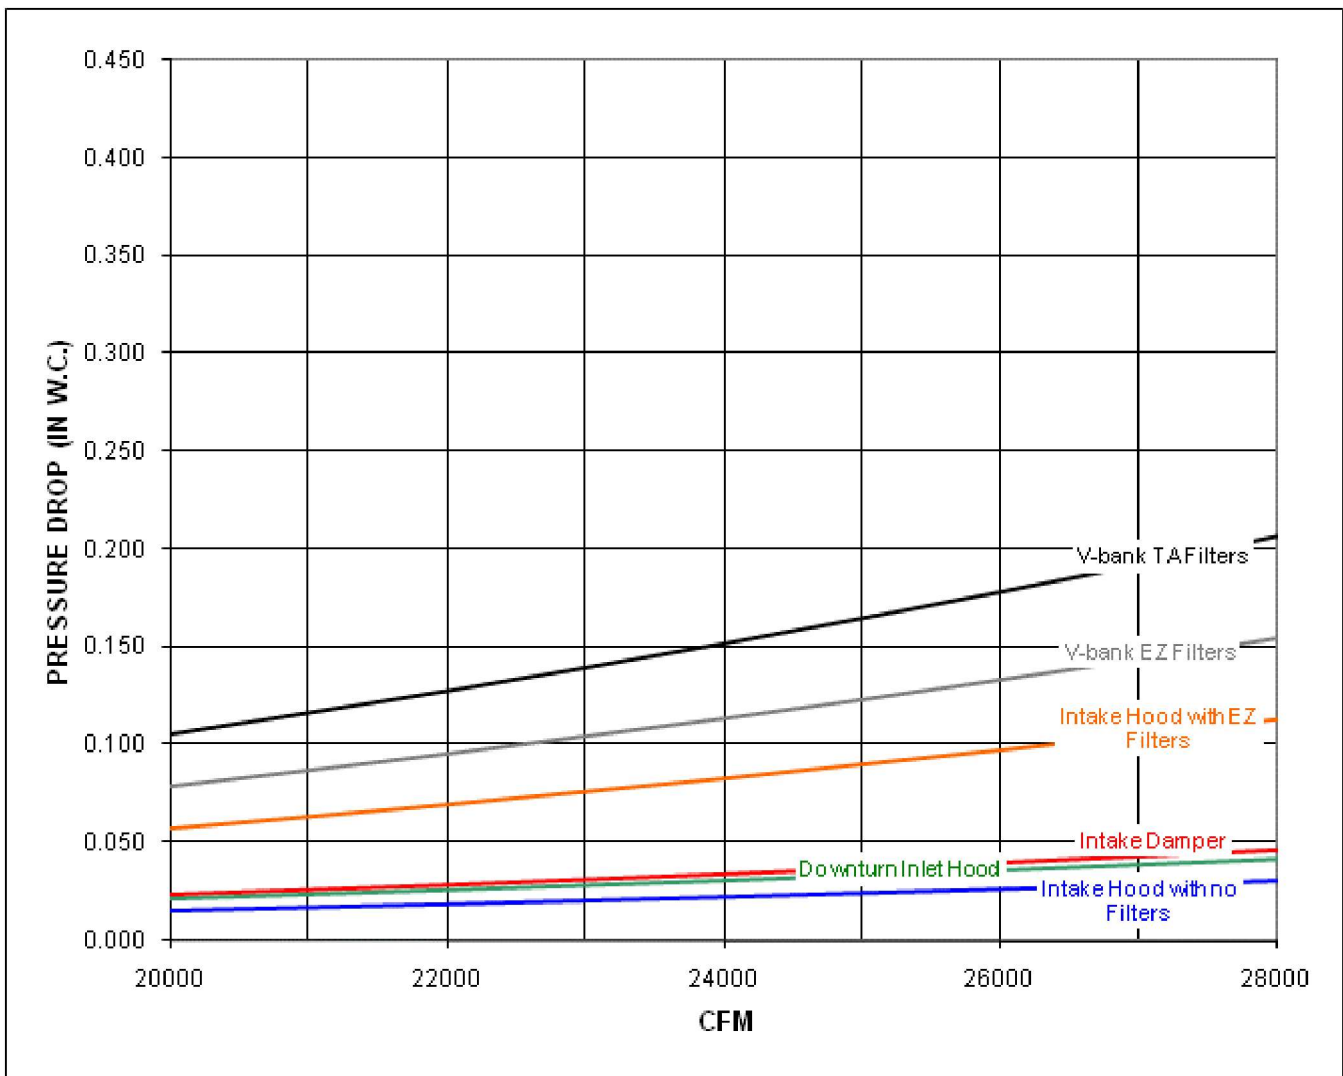

RAM-M 30 Performance Curve

Max Sizeable RPM = 650 RPM. Curve shown extended beyond this point for reference only.

Notes:
 The static pressure of throw-away MERV 13 filters is 1.9 times the static pressure of standard EZ Kleen Filters.