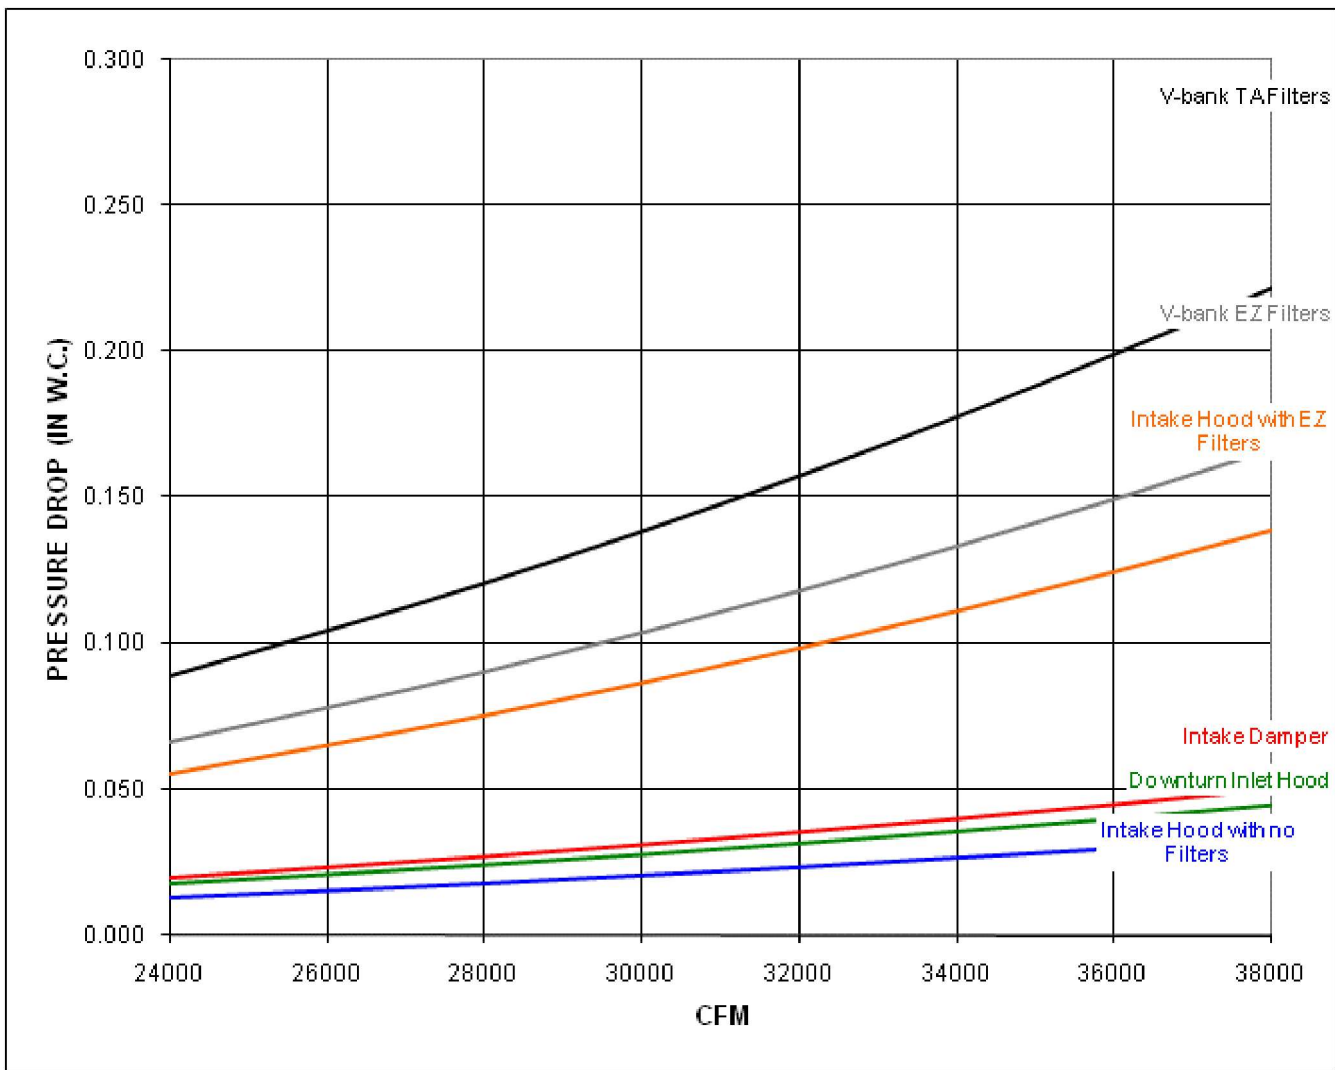

# RAM-M 33 Performance Curve

Max Sizeable RPM = 600 RPM. Curve shown extended beyond this point for reference only.

Notes:

The static pressure of throw-away MERV 13 filters is 1.9 times the static pressure of standard EZ Kleen Filters.