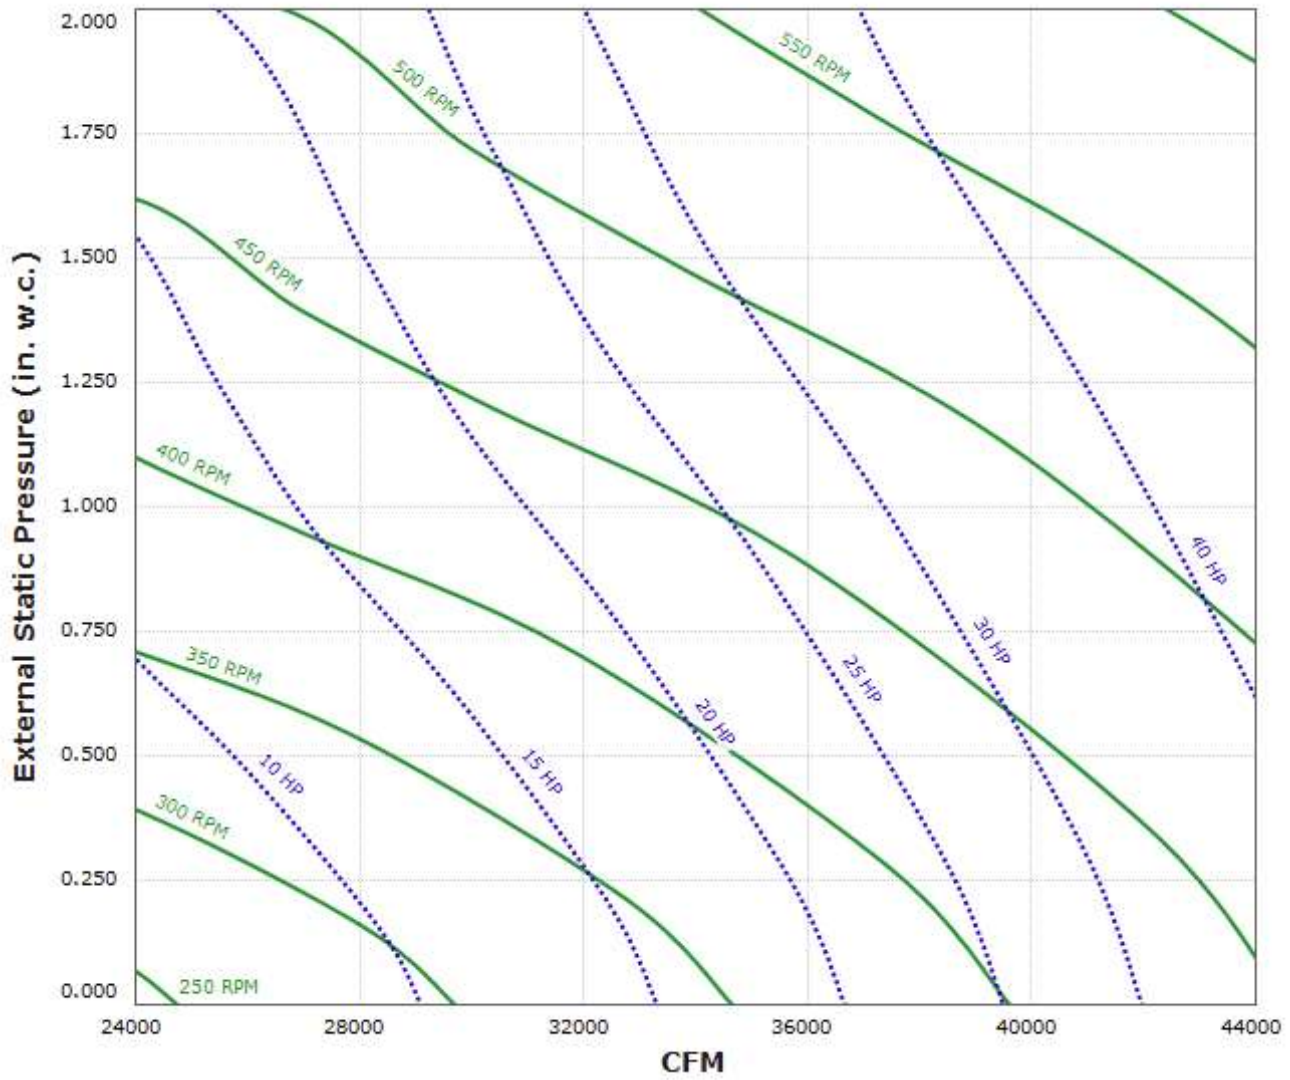

# RAM-M 33 Performance Curve

Max Sizeable RPM = 600 RPM. Curve shown extended beyond this point for reference only.

Notes:

The static pressure of throw-away MERV 13 filters is 1.9 times the static pressure of standard EZ Kleen Filters.