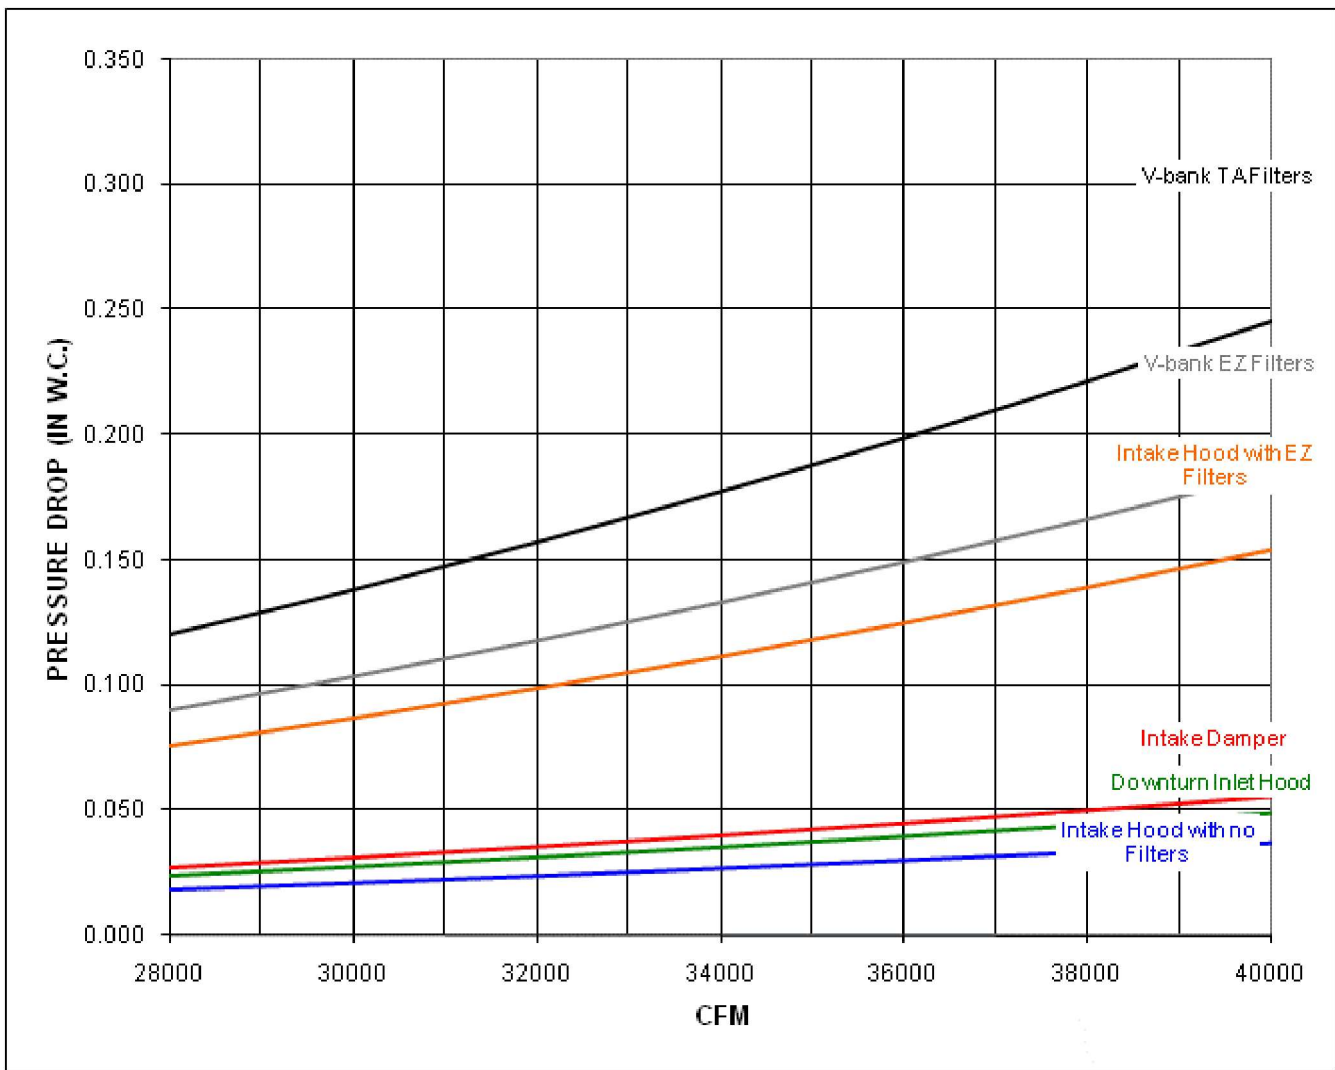

RAM-M 36 Performance Curve

Max Sizeable RPM = 550 RPM. Curve shown extended beyond this point for reference only.

Notes:

The static pressure of throw-away MERV 13 filters is 1.9 times the static pressure of standard EZ Kleen Filters.