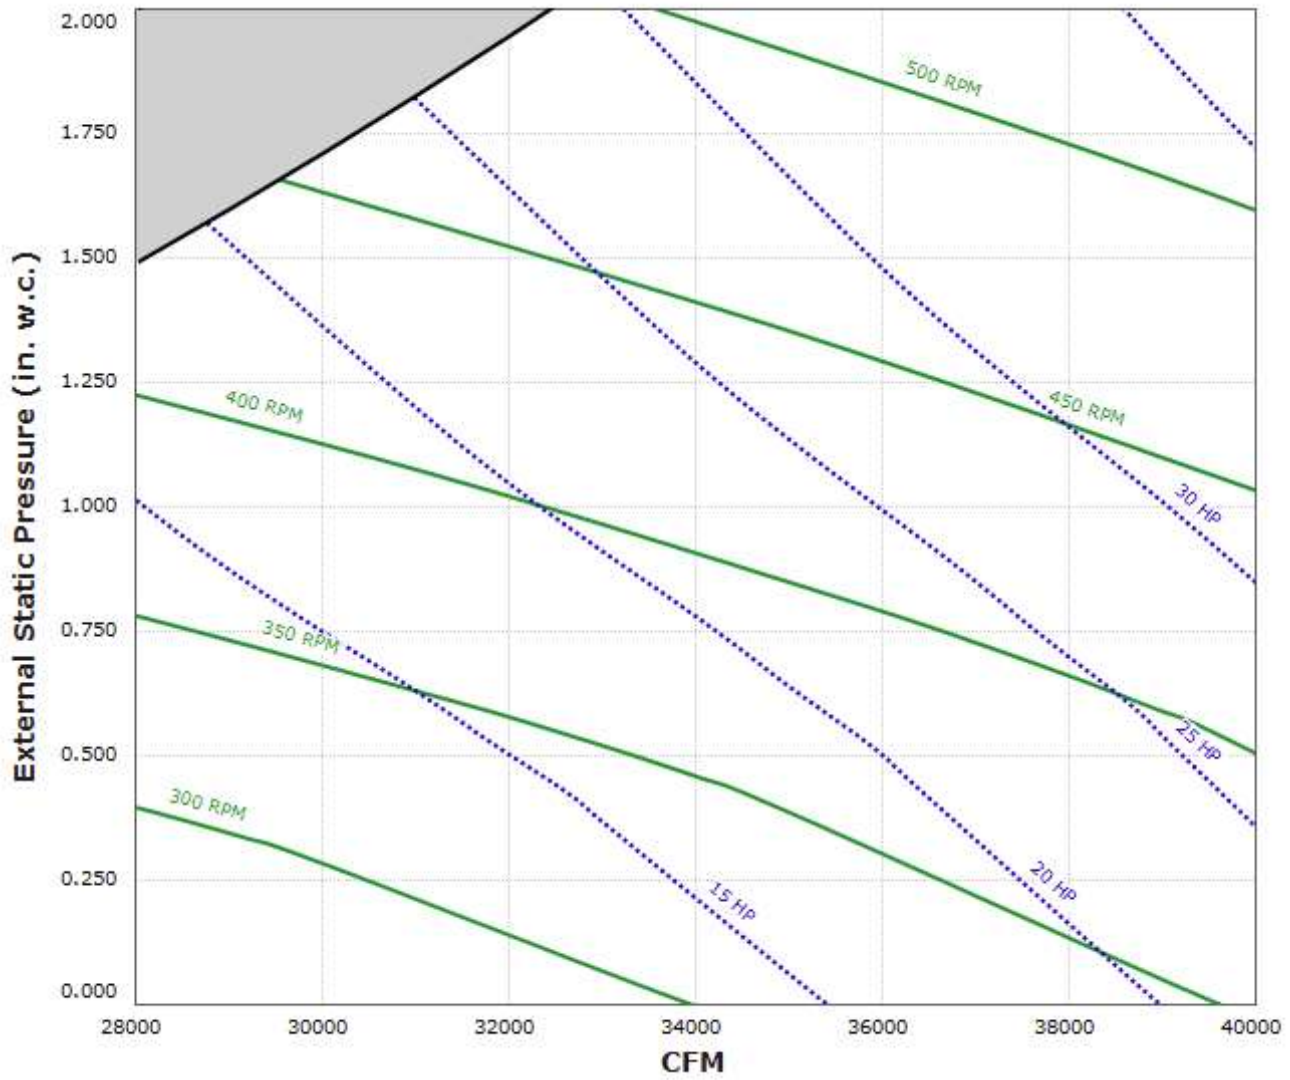

RAM-M 36 Performance Curve

Max Sizeable RPM = 550 RPM. Curve shown extended beyond this point for reference only.

Notes:

The static pressure of throw-away MERV 13 filters is 1.9 times the static pressure of standard EZ Kleen Filters.