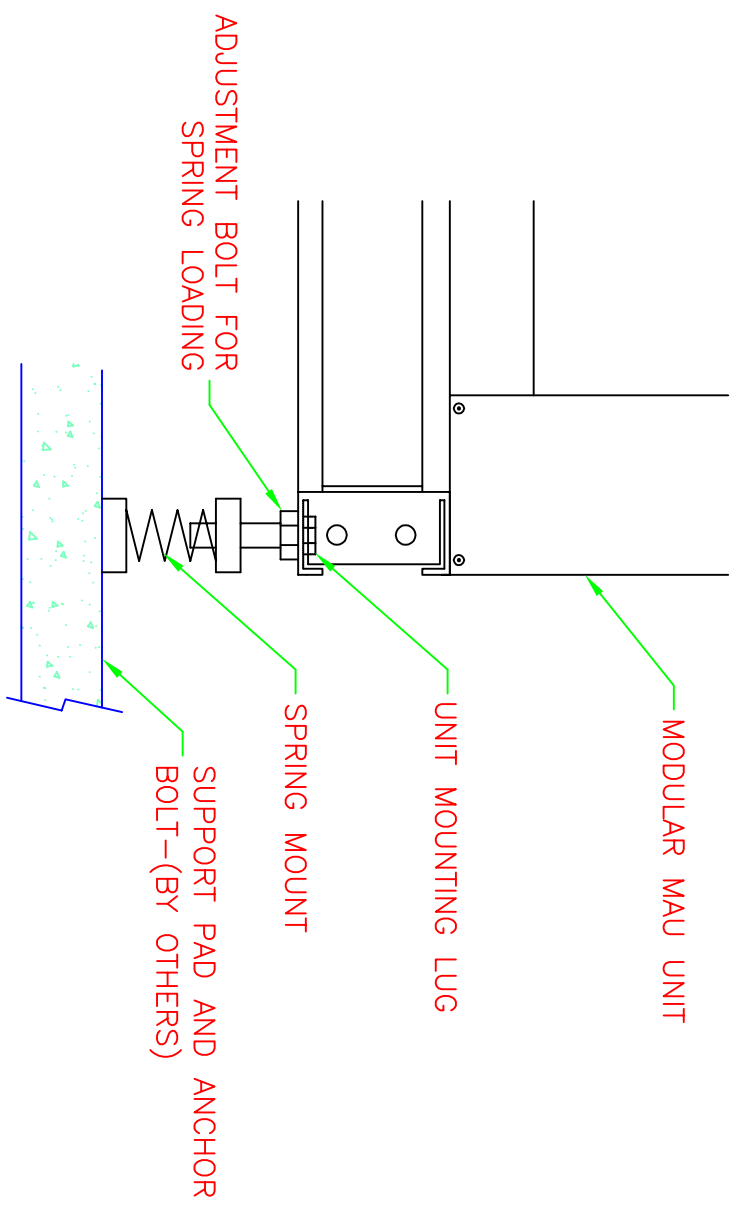

TYPICAL "SLF" UNIT SPRING MOUNTING

NOTE: SPRING LOCATION SAME AS INDOOR HANGING OPTION

DIRECT FIRED		INDIRECT FIRED		ELECTRIC		UNTEMPERED		KB DONLY		PCU-3&4+KB		PCU-1&2+KB	
SIZE	SPRING	SIZE	SPRING	SIZE	SPRING	SIZE	SPRING	SIZE	SPRING	SIZE	SPRING	SIZE	SPRING
1	SLFA125	1	SLFA200	1	SLFA125	1	SLFA125	1	SLFA125	1	SLFA125	1	SLFA125
2	SLFA125	2	SLFA200	2	SLFA125	2	SLFA125	2	SLFA125	2	SLFA200	2	SLFA200
3	SLFA200	3	SLFA310	3	SLFA200	3	SLFA200	3	SLFA200	3	SLFA310	3	SLFA200
4	SLFA310	4	SLFB750	4	SLFA310	4	SLFA310	4	SLFA310	4	SLFA310	4	SLFA310
5	SLFA310	5	SLFB750	5	SLFA310	5	SLFA310	5	SLFA310	5	SLFB750	5	SLFB75C
6										6	SLFB750	6	SLFB75C