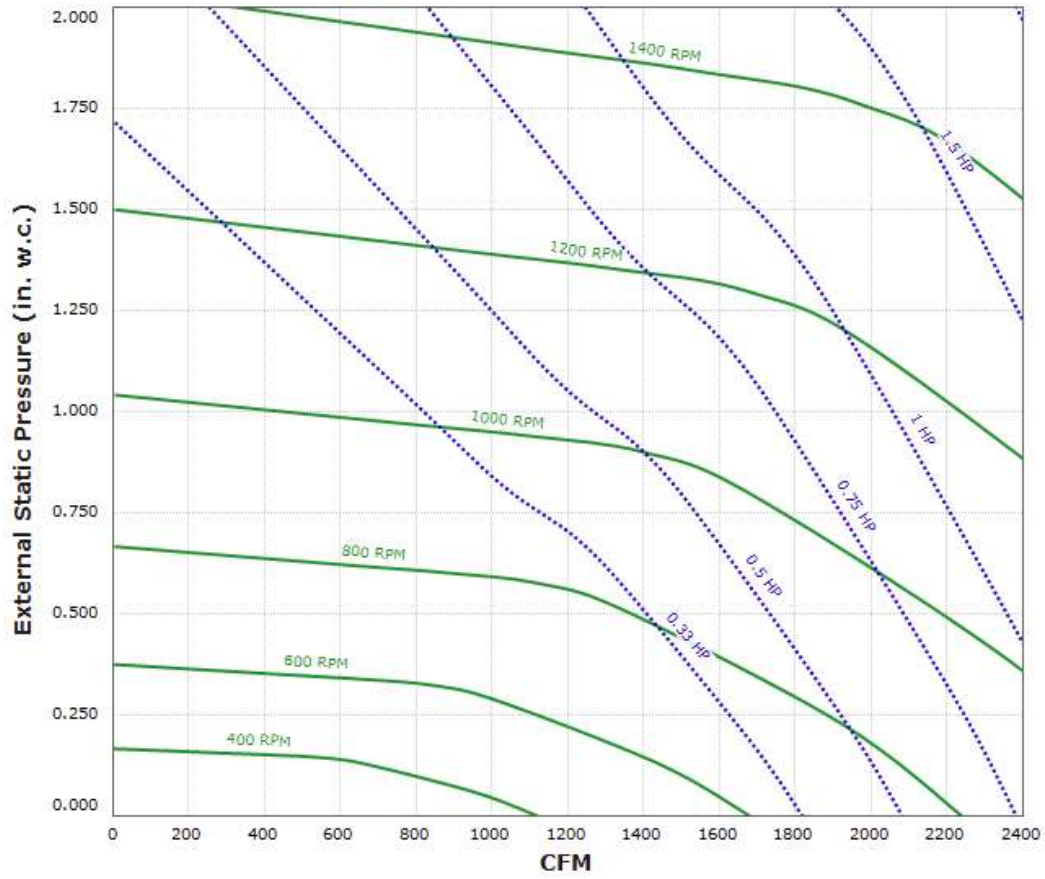

INSA10RA Performance Curve

Max Sizeable RPM = 1800 RPM. Curve shown extended beyond this point for reference only.