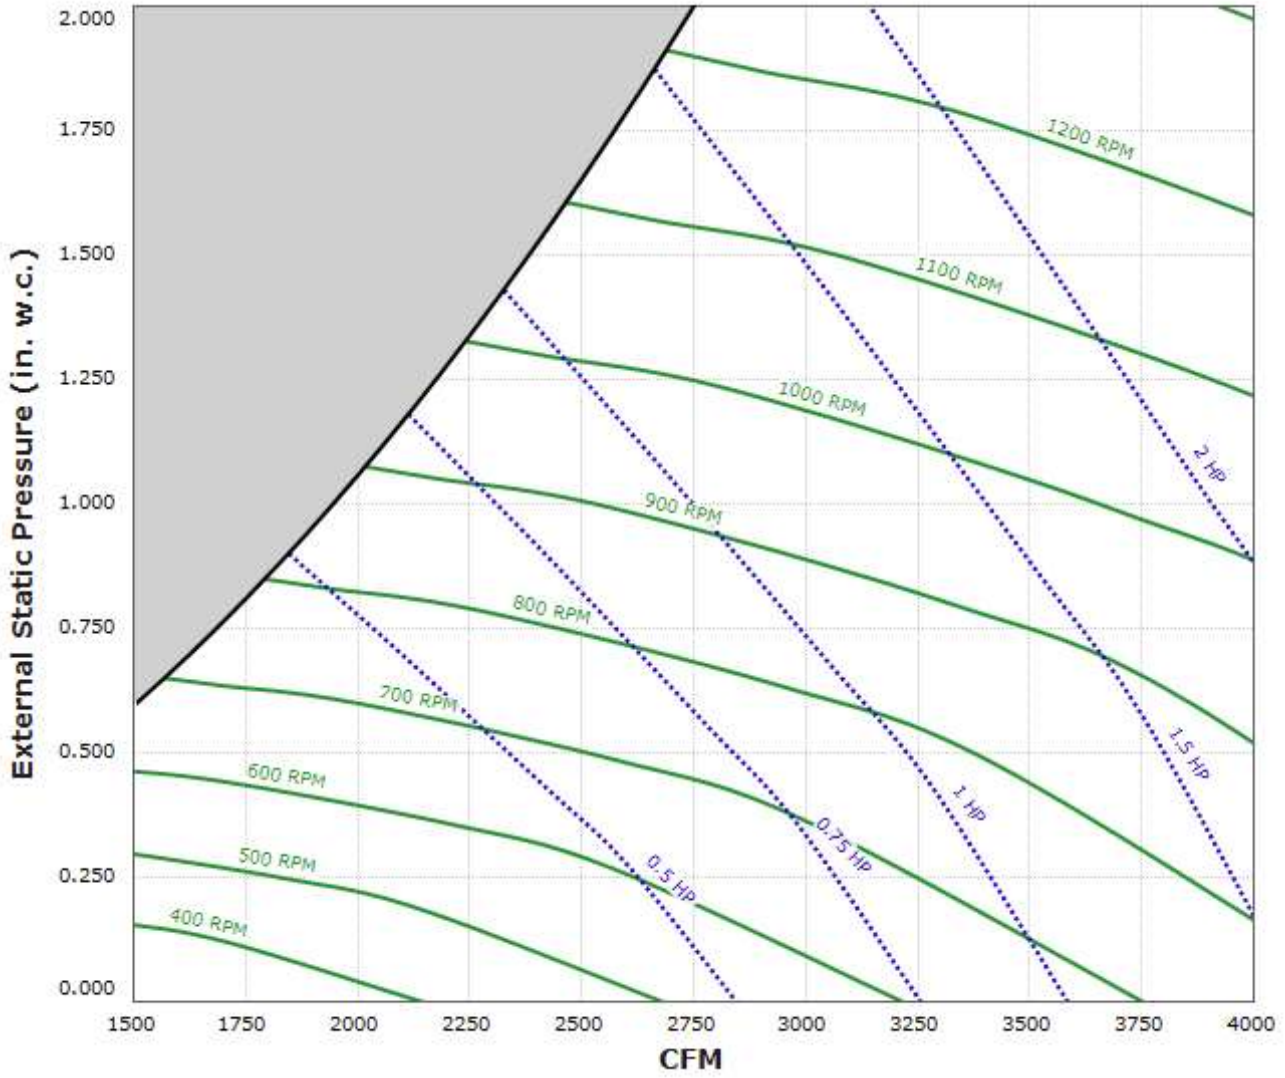

# INSA12RA Performance Curve

Max Sizeable RPM = 1400 RPM, Curve shown extended beyond this point for reference only.