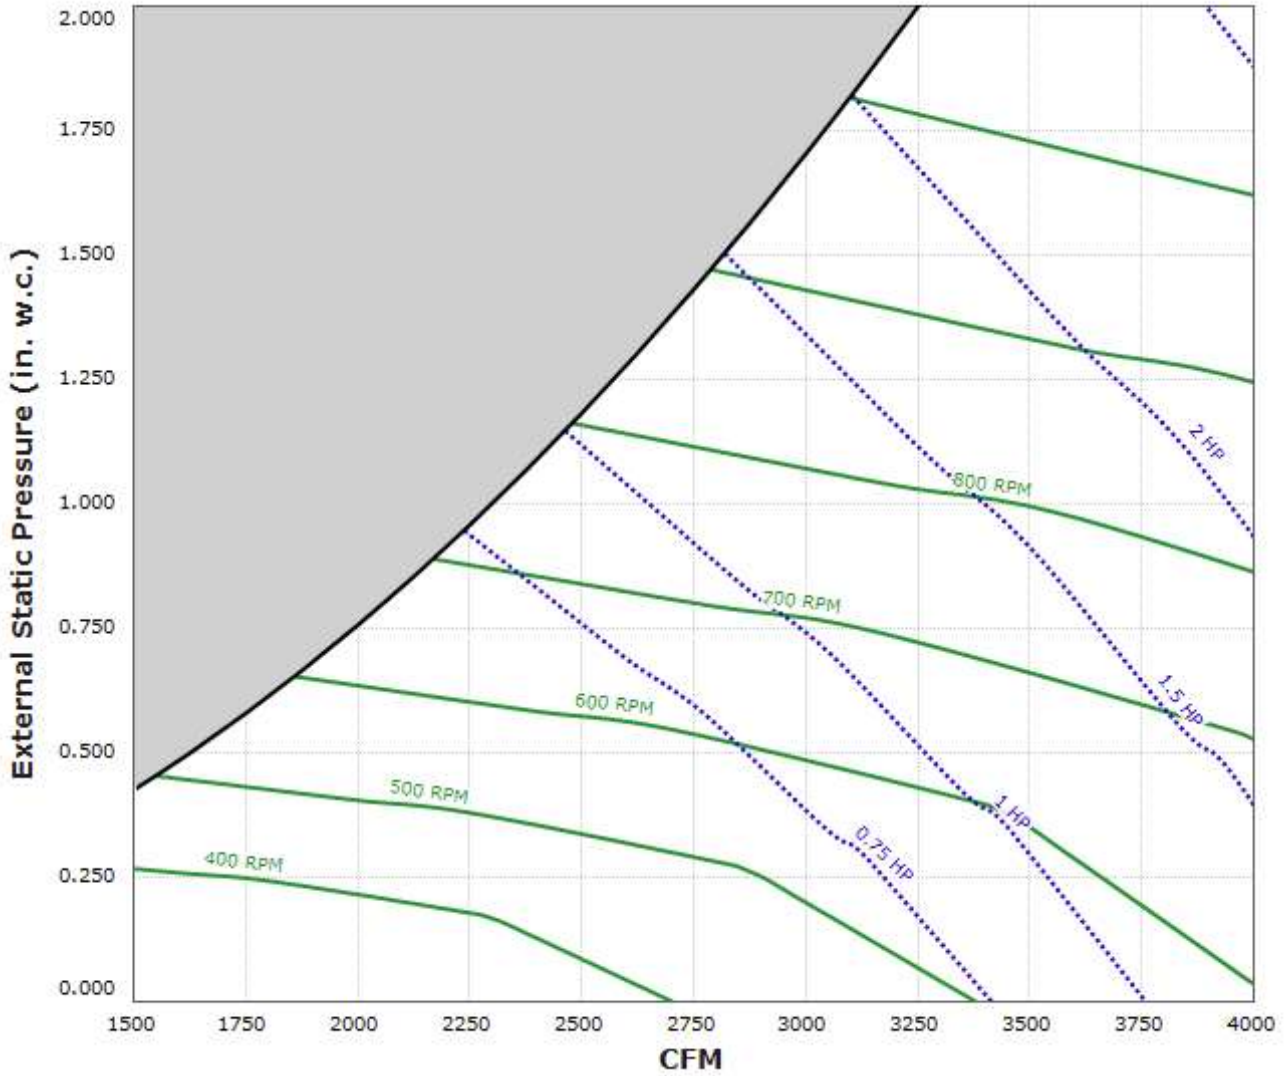

INSA15RA Performance Curve

Max Sizeable RPM = 1400 RPM. Curve shown extended beyond this point for reference only.