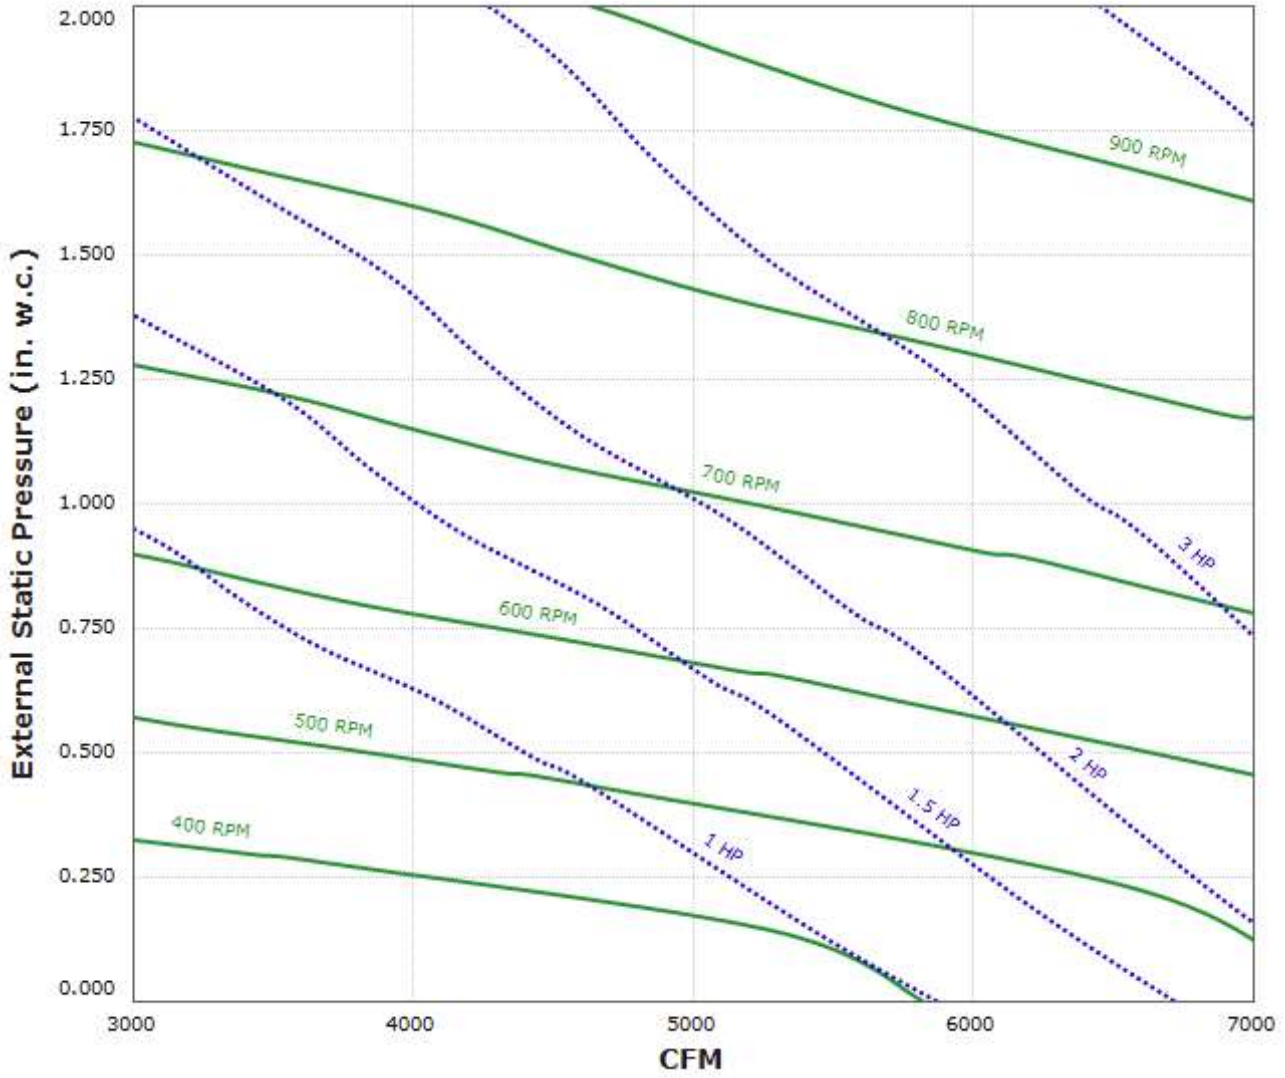

INSA18RA Performance Curve

Max Sizeable RPM = 1100 RPM. Curve shown extended beyond this point for reference only.