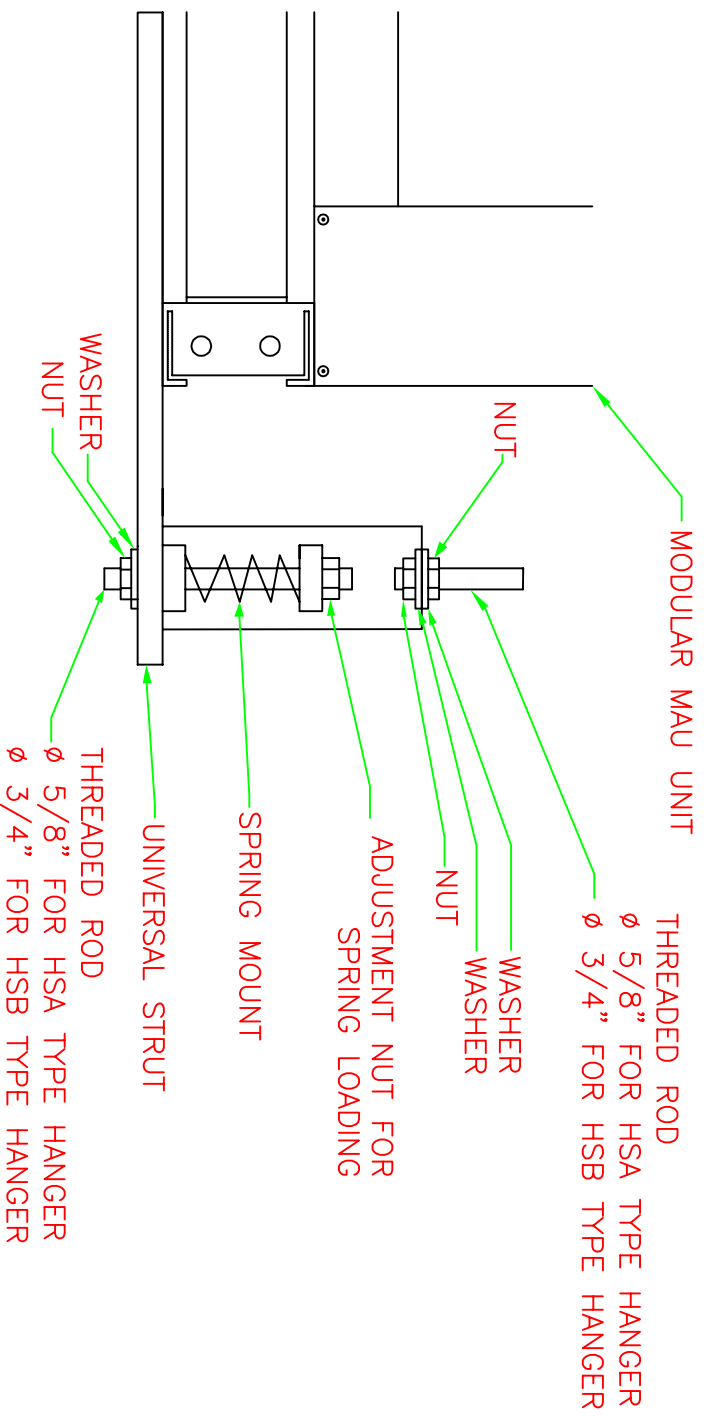

TYPICAL "HS" UNIT SPRING MOUNTING

NOTE: TWO HANGERS PER UNIVERSAL STRUT

DIRECT FIRED		INDIRECT FIRED		ELECTRIC		UNTEMPERED		KB ONLY		PCU-3&4+KB		PCU-1&2+KB	
SIZE	SPRING	SIZE	SPRING	SIZE	SPRING	SIZE	SPRING	SIZE	SPRING	SIZE	SPRING	SIZE	SPRING
1	HSA125	1	HSA200	1	HSA125	1	HSA125	1	HSA125	1	HSA125	1	HSA125
2	HSA125	2	HSA200	2	HSA125	2	HSA125	2	HSA125	2	HSA200	2	HSA200
3	HSA200	3	HSA310	3	HSA200	3	HSA200	3	HSA200	3	HSA310	3	HSA200
4	HSA310	4	HSB750	4	HSA310	4	HSA310	4	HSA310	4	HSA310	4	HSA310
5	HSA310	5	HSB750	5	HSA310	5	HSA310	5	HSA310	5	HSB450	5	HSB450
6										6	HSB450	6	HSB450