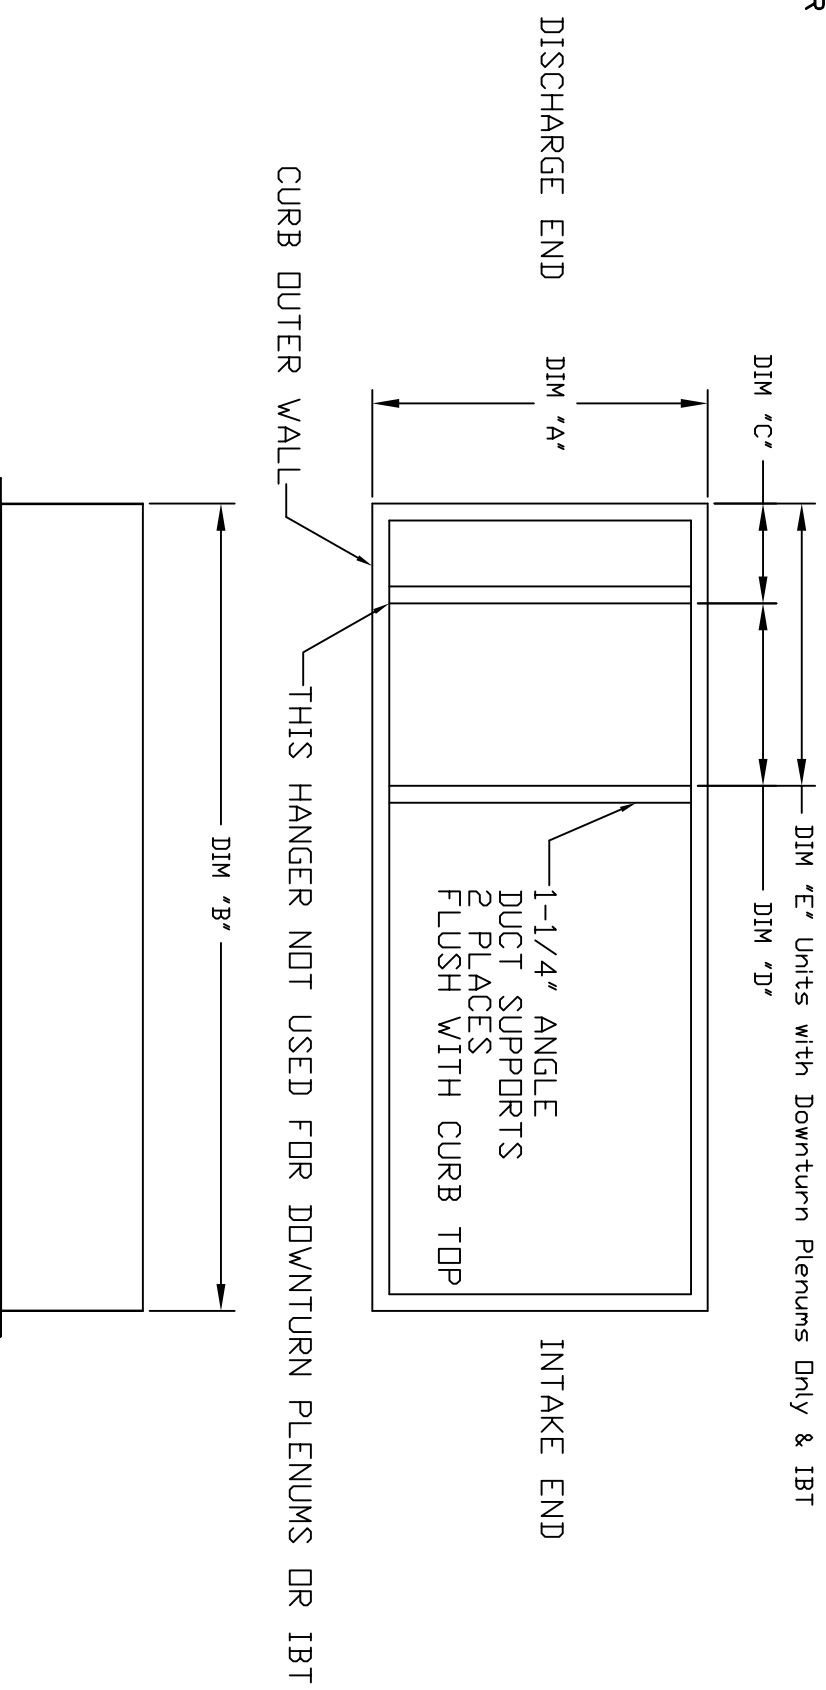

DUCT HANGER

Notes:
Curbs for use with Downturn Plenums only require one hanger.
All dimensions are nominal and given in inches.

HEATER CURBS (Direct Fired/Electric)

| MODEL | WEIGHT | A | B | C | D |
|--------|---------|--------|--------|---------|--------|
| D76 | 50 LBS | 19-1/2 | 52 | 4-1/4 | 9-1/8 |
| DF/EH1 | 71 LBS | 21 | 71 | 4-3/16 | 14-1/4 |
| DF/EH2 | 93 LBS | 31 | 79 | 8-11/16 | 20-1/4 |
| DF/EH3 | 109 LBS | 35 | 84 | 7-11/16 | 24-1/4 |
| DF/EH4 | 91 LBS | 42 | 42 | 9-15/16 | 26-1/4 |
| DF/EH5 | 110 LBS | 52-3/4 | 52-3/4 | 12-7/16 | 32-1/4 |

SUPPLY FAN CURBS (Untempered)

| MODEL | WEIGHT | A | B | C | D |
|-------|---------|--------|--------|--------|--------|
| S10 | 28 LBS | 23 | 23 | 4-3/8 | 14-1/4 |
| S12 | 45 LBS | 32-1/2 | 32-1/2 | 8-1/8 | 16-1/4 |
| S15 | 45 LBS | 32-1/2 | 32-1/2 | 6-1/8 | 20-1/4 |
| MDD10 | 38 LBS | 21 | 21 | 3-3/8 | 14-1/4 |
| MDD12 | 61 LBS | 31 | 31 | 7-3/8 | 16-1/4 |
| MDD15 | 61 LBS | 31 | 31 | 5-3/8 | 20-1/4 |
| MDD18 | 77 LBS | 35 | 35 | 5-3/8 | 24-1/4 |
| MDD20 | 91 LBS | 42 | 42 | 7-7/8 | 26-1/4 |
| MDD25 | 110 LBS | 52-3/4 | 52-3/4 | 10-1/4 | 32-1/4 |

IBT CURBS (Indirect Bent Tube)

| MODEL | WEIGHT | A | B | E |
|-------|---------|--------|--------|----|
| IBT-1 | 71 LBS | 21 | 71 | 25 |
| IBT-2 | 93 LBS | 31 | 79 | 25 |
| IBT-3 | 109 LBS | 35 | 84 | 30 |
| IBT-4 | 91 LBS | 42 | 42 | 30 |
| IBT-5 | 110 LBS | 52-3/4 | 52-3/4 | 30 |