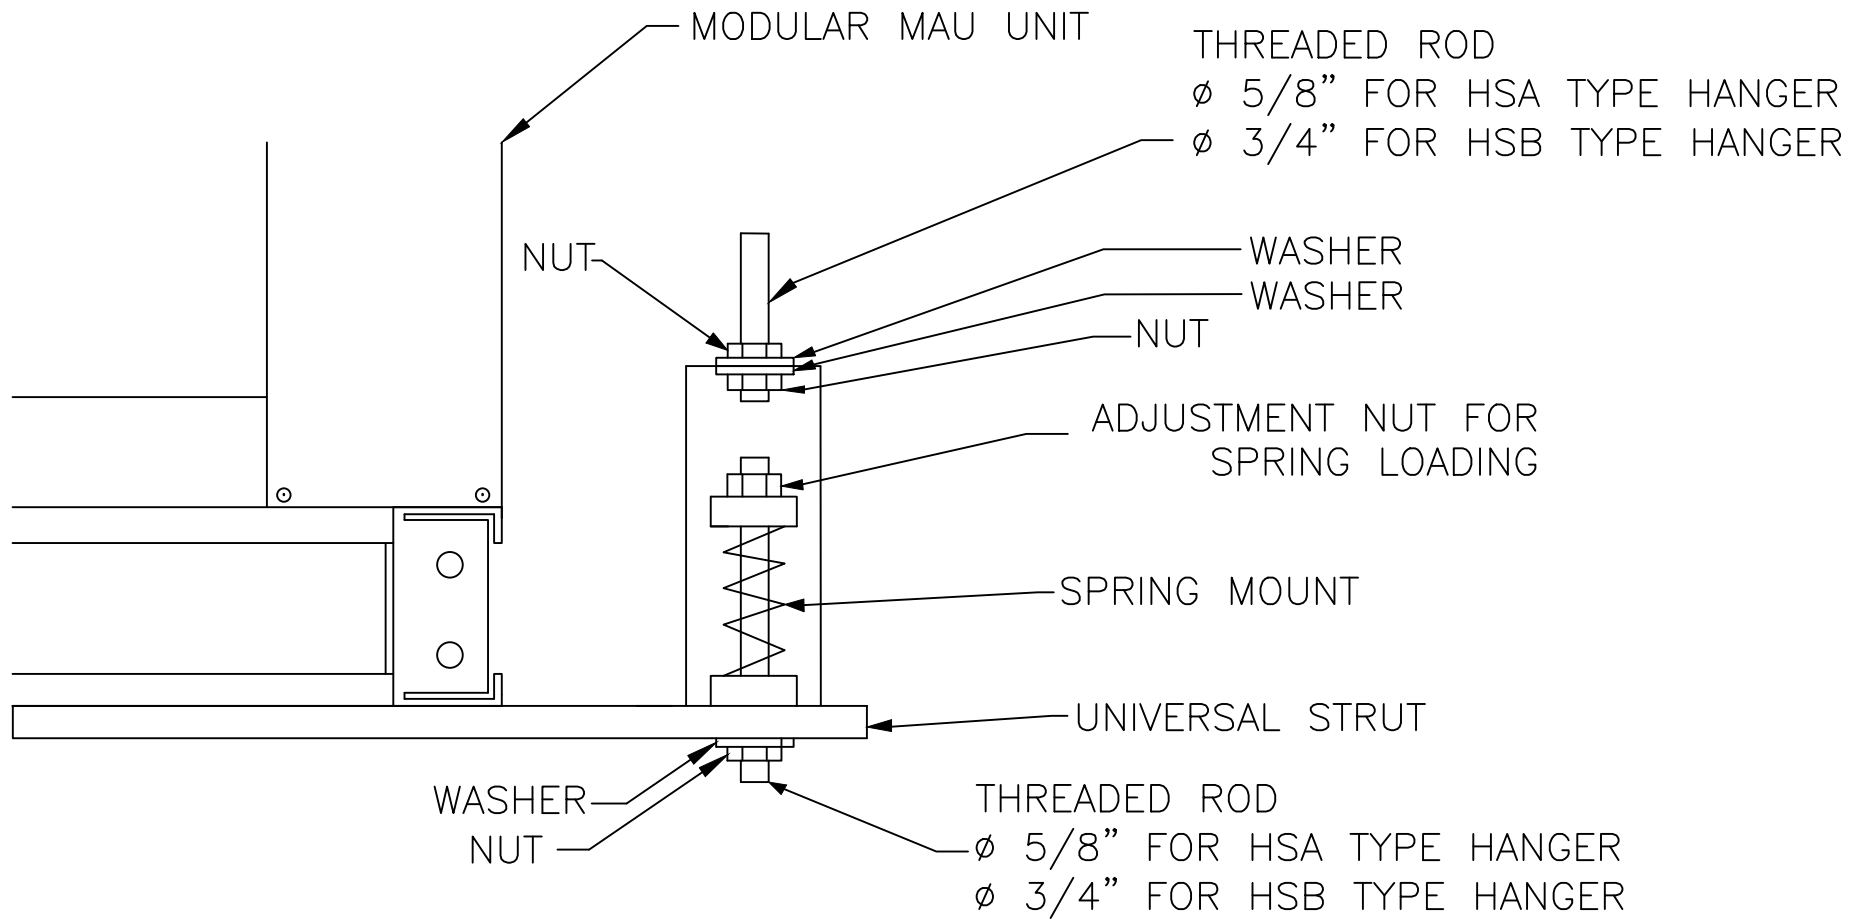

TYPICAL "HS" UNIT SPRING MOUNTING

NOTE: TWO HANGERS PER UNIVERSAL STRUT

HANGING SPRINGS INSTALL