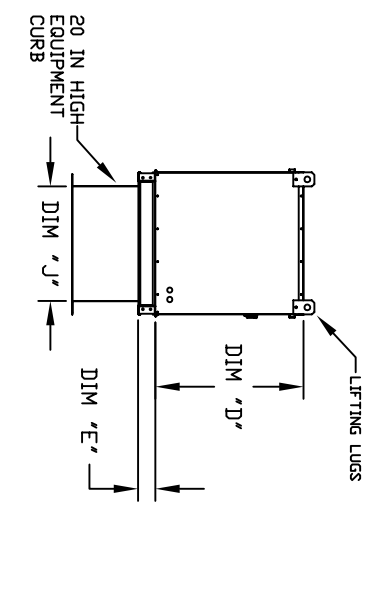

MODULAR OUTDOOR DOWN DISCHARGE BLOWER WITH HEATING COIL, V-BANK FILTER, MIXING BOX AND INTAKE HOOD

1HVBRBDDM
REV. 12/1/2016

MAX. ROOF OPENING 2' SMALLER
THEN CURB OUTSIDE DIMENSION

ALL DIMENSIONS ARE NOMINAL AND GIVEN IN INCHES.

UNIT SIZE	A	B	C	D	E	F	G	GG	H	HH	J	K	L	M	N	P	S	U	V	W	X	Y
1	148-7/8	27-3/8	29-3/4	26-1/16	3-3/4	44-3/8	21	14	8	14	12-1/2	18	15-13/16	98-5/8	13-1/4	11-1/2	3-7/8	1-3/4	7-5/8	7-15/16		
2**	156-7/8	37-3/8	36-3/4	33-1/16	3-3/4	53-5/8	31	22-3/4	8	11	7-1/2	24	74-5/8	112-9/16	15-3/4	13-9/16	7-5/8	1-15/16				
3	156-7/8	37-3/8	36-3/4	33-1/16	3-3/4	53-5/8	31	22-3/4	8	11	7-1/2	24	74-5/8	112-9/16	15-3/4	13-9/16	7-5/8	1-15/16				
4	171-7/8	41-3/8	43-3/8	38-1/16	5-1/4	51-5/8	35	28	8	7	4-1/2	30	79-3/16	120-1/8	22	19	6-1/2	7				
5	227-1/8	48-7/16	51-3/8	46-1/8	5-1/4	76-3/8	42	33	10	11	8	36	104-9/32	153-15/16	24-7/8	24-7/8	8-9/16	1-1/8				
	237-1/8	59-3/16	58-3/8	53-1/8	5-1/4	71-3/8	52-3/4	43	10	11	8	36	104-9/32	153-15/16	24-7/8	24-7/8	8-9/16	1-1/8				

UNIT SIZE	WEIGHT (LBS)	TOTAL CAPACITY (CFM)	PIPE CONNECTION (IN)	STEAM	STEAM	STEAM	STEAM	STEAM	STEAM	STEAM	STEAM	STEAM	STEAM	STEAM	STEAM	STEAM	STEAM	STEAM	STEAM	STEAM	STEAM	STEAM
1	660	16563	2	8-1/4	96-15/16	24-3/4	94-3/16															
2**	985	32088	2	8-1/4	96-15/16	28-3/4	94-3/16															
3	995	32088	2	8-1/4	96-15/16	28-3/4	94-3/16															
4	1230	51497	2-1/2	9-1/2	102-11/16	38	100-7/16															
5	2090	83187	3	10	118-1/4	45-1/2	114-5/8															
	2725	123016	3	10-1/4	118-1/2	52-1/4	115															

OPTIONAL MIXING BOX FILTERS	OPTIONAL FILTER SIZE & QTY
10"x16"x2" (5)	
20"x25"x2" (2), 16"x25"x2" (1)	
20"x25"x2" (2), 16"x25"x2" (1)	
15"x20"x2" (4), 15"x15"x2" (2)	
18"x25"x2" (4), 16"x20"x2" (2)	
14.5"x19"x2" (12)	