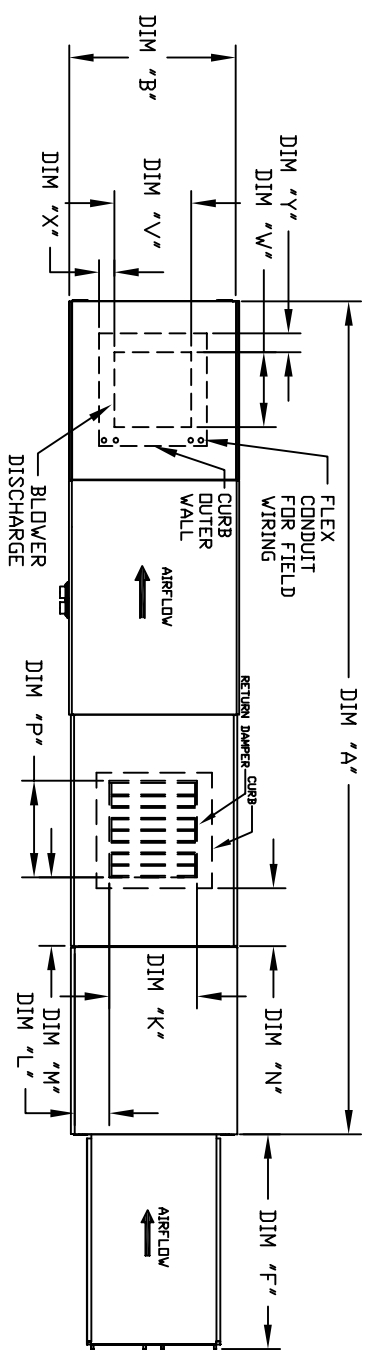

MODULAR OUTDOOR DOWN DISCHARGE BLOWER WITH HEATING COIL, V-BANK FILTER, MIXING BOX AND INTAKE HOOD

1HVBRBDDM
REV. 12/1/2016

MAX. ROOF OPENING 2' SMALLER
THEN CURB OUTSIDE DIMENSION

ALL DIMENSIONS ARE NOMINAL AND GIVEN IN INCHES.

UNIT SIZE	A	B	C	D	E	F	G	GG	H	HH	J	K	L	M	N	P	S	U	V	W	X	Y
1	148-7/8	27-3/8	29-3/4	26-1/16	3-3/4	44-3/8	21	14	8	14	12-1/2	18	15-13/16	98-5/8	13-1/4	11-1/2	3-7/8	1-3/4	7-5/8	7-15/16		
2**	156-7/8	37-3/8	36-3/4	33-1/16	3-3/4	53-5/8	31	22-3/4	8	11	7-1/2	24	74-5/8	112-9/16	15-3/4	13-9/16	7-5/8	1-15/16				
3	156-7/8	37-3/8	36-3/4	33-1/16	3-3/4	53-5/8	31	22-3/4	8	11	7-1/2	24	74-5/8	112-9/16	15-3/4	13-9/16	7-5/8	1-15/16				
4	171-7/8	41-3/8	43-3/8	38-1/16	5-1/4	51-5/8	35	28	8	7	4-1/2	30	79-3/16	120-1/8	22	19	6-1/2	7				
5	227-1/8	48-7/16	51-3/8	46-1/8	5-1/4	76-3/8	42	33	10	11	8	36	104-9/32	153-15/16	24-7/8	24-7/8	8-9/16	1-1/8				
	237-1/8	59-3/16	58-3/8	53-1/8	5-1/4	71-3/8	52-3/4	43	10	11	8	36	104-9/32	153-15/16	24-7/8	24-7/8	8-9/16	1-1/8				

UNIT SIZE	WEIGHT (LBS)	TOTAL CAPACITY (CFM)	PIPE CONNECTION (IN)	STEAM	STEAM	STEAM	STEAM	STEAM	STEAM	STEAM	STEAM	STEAM	STEAM	STEAM	STEAM	STEAM	STEAM	STEAM	STEAM	STEAM	STEAM	STEAM
1	660	16563	2	8-1/4	96-15/16	24-3/4	94-3/16															
2**	985	32088	2	8-1/4	96-15/16	28-3/4	94-3/16															
3	995	32088	2	8-1/4	96-15/16	28-3/4	94-3/16															
4	1230	51497	2-1/2	9-1/2	102-11/16	38	100-7/16															
5	2090	83187	3	10	118-1/4	45-1/2	114-5/8															
	2725	123016	3	10-1/4	118-1/2	52-1/4	115															

OPTIONAL MIXING BOX FILTERS	OPTIONAL FILTER SIZE & QTY
10"x16"x2" (5)	
20"x25"x2" (2), 16"x25"x2" (1)	
20"x25"x2" (2), 16"x25"x2" (1)	
15"x20"x2" (4), 15"x15"x2" (2)	
18"x25"x2" (4), 16"x20"x2" (2)	
14.5"x19"x2" (12)	