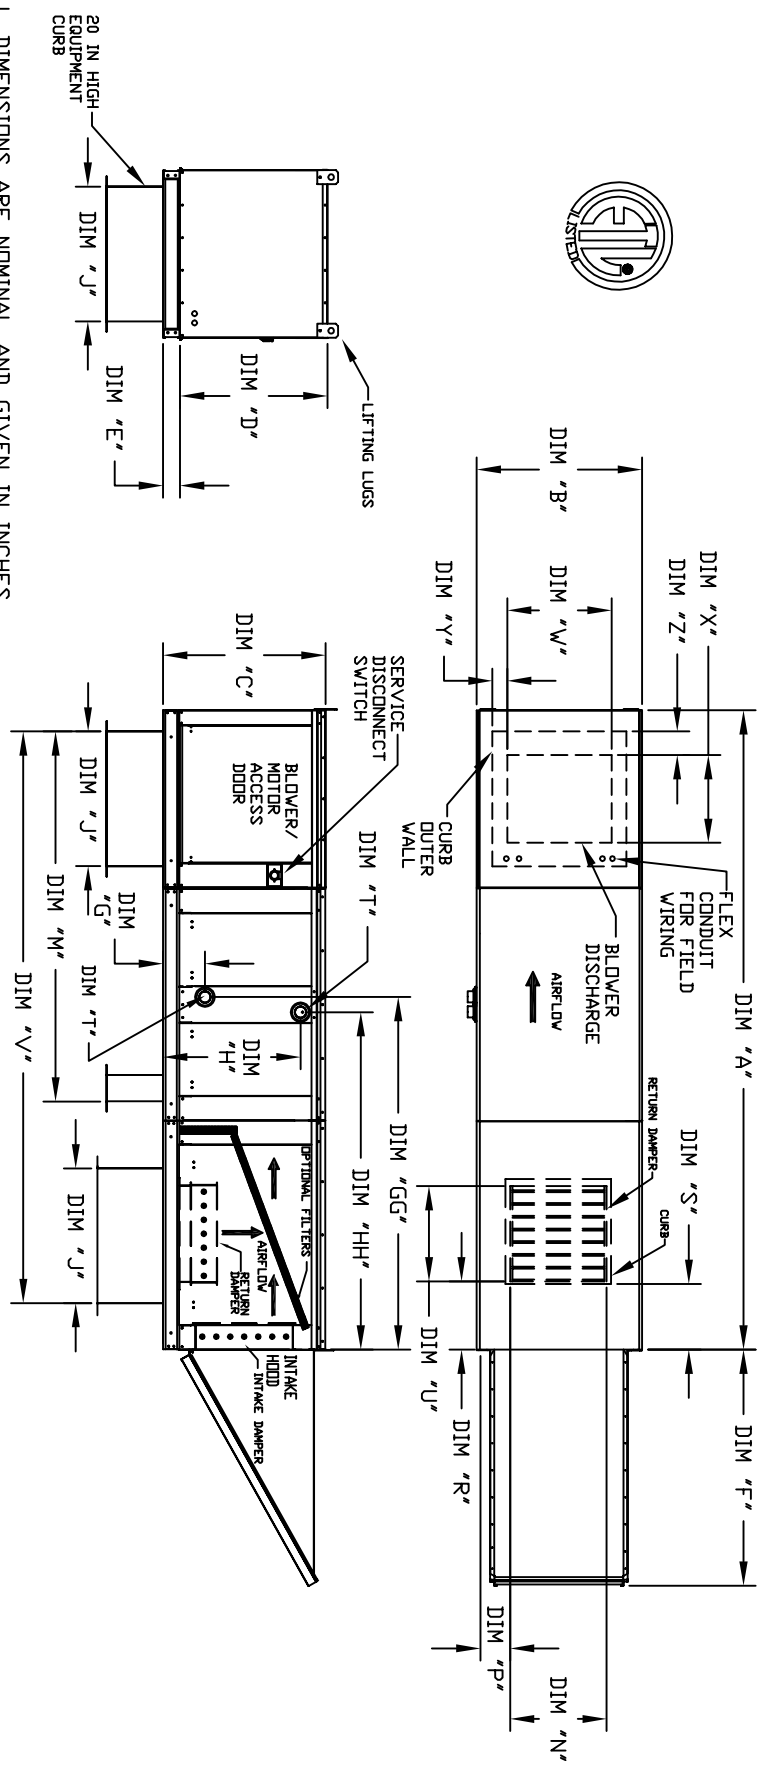

MODULAR OUTDOOR DOWN DISCHARGE BLOWER WITH HEATING COIL, INTAKE HOOD AND MIXING BOX

REV 44 12/1/2016

ALL DIMENSIONS ARE NOMINAL AND GIVEN IN INCHES.

UNIT SIZE	UNIT DIMENSIONS												DISCHARGE OPENING											
	A	B	C	D	E	F	G	GG	H	HH	JJ	MM	NN	PP	RR	SS	UU	VV	WW	XX	YY	ZZ		
1	116-5/8	27-3/8	29-3/4	26-1/16	3-3/4	44-3/8	21	65-13/16	14	8	14	12-1/2	18	98-5/8	13-1/4	11-1/2	3-7/8	1-3/4						
2**	124-5/8	37-3/8	36-3/4	33-1/16	3-3/4	45-3/8	31	74-5/8	22-3/4	11	7-1/2	24	112-9/16	15-3/4	13-9/16	7-5/8	7-15/16							
3	124-5/8	37-3/8	36-3/4	33-1/16	3-3/4	45-3/8	31	74-5/8	22-3/4	11	7-1/2	24	112-9/16	15-3/4	13-9/16	7-5/8	7-15/16							
4	129-5/8	41-3/8	43-3/8	38-1/16	5-1/4	51-5/8	35	79-3/16	28	8	7	4-1/2	30	120-1/8	22									
5	172-13/16	48-7/16	51-3/8	46-1/8	5-1/4	76-3/8	42	104-9/32	33	10	11	8	36	153-15/16	24-7/8	24-7/8	8-9/16	1-1/8						
	182-13/16	59-3/16	58-3/8	53-1/8	5-1/4	71-3/8	52	3/4	114	21	32	43	10	6-1/2	1-1/4	43	170-7/8	31-3/8	31-3/8	10-11/16	13-13/16			

OPTIONAL MIXING BOX FILTERS	
FILTER SIZE & QTY	PSI
10"x16"x2" (3)	5
20"x25"x2" (2), 16"x25"x2" (1)	5
20"x25"x2" (2), 16"x25"x2" (1)	5
15"x20"x2" (4), 15"x15"x2" (2)	5
18"x25"x2" (4), 16"x20"x2" (2)	5
14.5"x19"x2" (12)	5

UNIT SIZE	TOTAL CAPACITY PIPE CONNECTION												TOTAL CAPACITY PIPE CONNECTION											
	(KMBH)	'T' (MP1)	G	GG	H	HH	JJ	MM	NN	PP	RR	SS	UU	VV	WW	XX	YY	ZZ						
1	565 LBS	2	8-1/4	64-11/16	24-3/4	61-15/16																		
2**	850 LBS	2	8-1/4	64-11/16	28-3/4	61-15/16																		
3	860 LBS	2	8-1/4	64-11/16	28-3/4	61-15/16																		
4	1065 LBS	2	9-1/2	64-7/16	38	62-3/16																		
5	1855 LBS	2-1/2	10	82-7/8	45-1/2	79-7/8																		
	2430 LBS	3	10-1/4	83-1/8	52-1/4	79-5/8																		