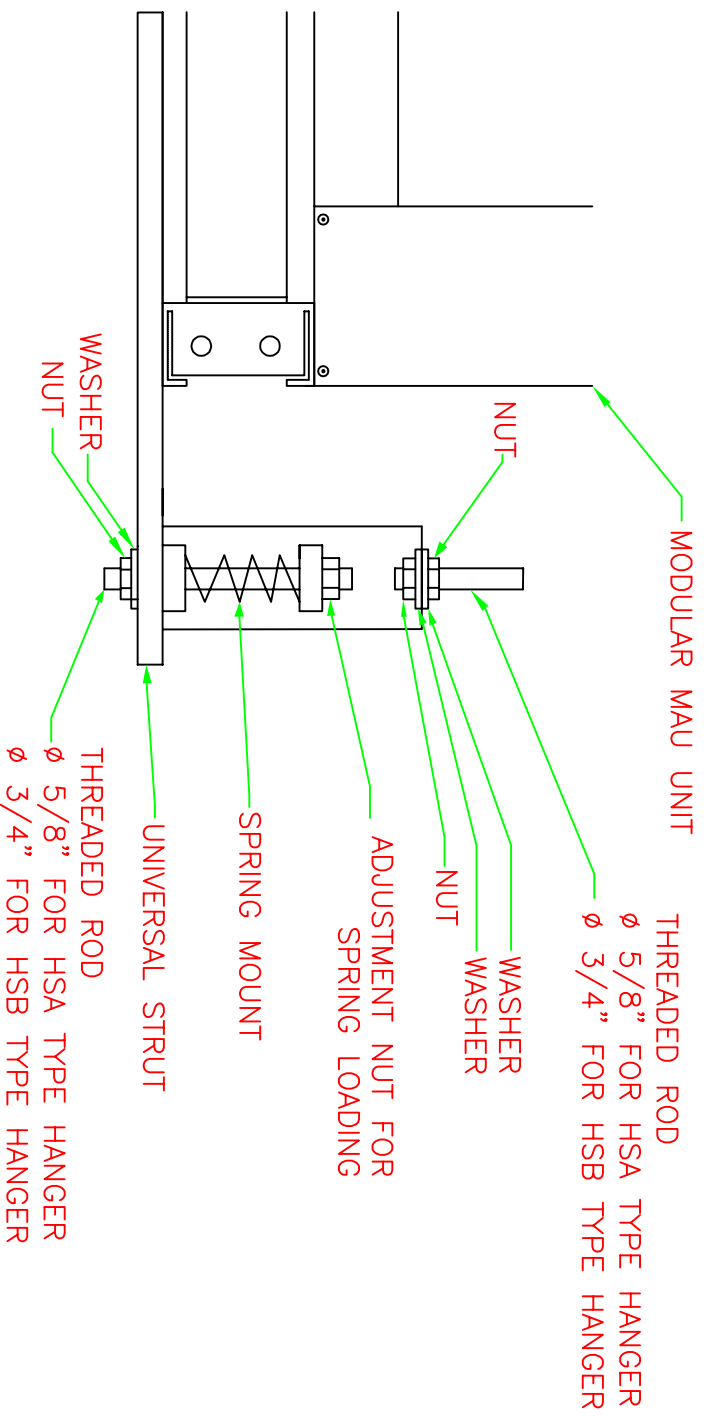

TYPICAL "HS" UNIT SPRING MOUNTING

NOTE: TWO HANGERS PER UNIVERSAL STRUT

| DIRECT FIRED | | INDIRECT FIRED | | ELECTRIC | | UNTEMPERED | | KB ONLY | | PCU-3&4+KB | | PCU-1&2+KB | |
|--------------|--------|----------------|--------|----------|--------|------------|--------|---------|--------|------------|--------|------------|--------|
| SIZE | SPRING | SIZE | SPRING | SIZE | SPRING | SIZE | SPRING | SIZE | SPRING | SIZE | SPRING | SIZE | SPRING |
| 1 | HSA125 | 1 | HSA200 | 1 | HSA125 | 1 | HSA125 | 1 | HSA125 | 1 | HSA125 | 1 | HSA125 |
| 2 | HSA125 | 2 | HSA200 | 2 | HSA125 | 2 | HSA125 | 2 | HSA125 | 2 | HSA200 | 2 | HSA200 |
| 3 | HSA200 | 3 | HSA310 | 3 | HSA200 | 3 | HSA200 | 3 | HSA200 | 3 | HSA310 | 3 | HSA200 |
| 4 | HSA310 | 4 | HSB750 | 4 | HSA310 | 4 | HSA310 | 4 | HSA310 | 4 | HSA310 | 4 | HSA310 |
| 5 | HSA310 | 5 | HSB750 | 5 | HSA310 | 5 | HSA310 | 5 | HSA310 | 5 | HSB450 | 5 | HSB450 |
| | | | | | | | | | | 6 | HSB450 | 6 | HSB450 |