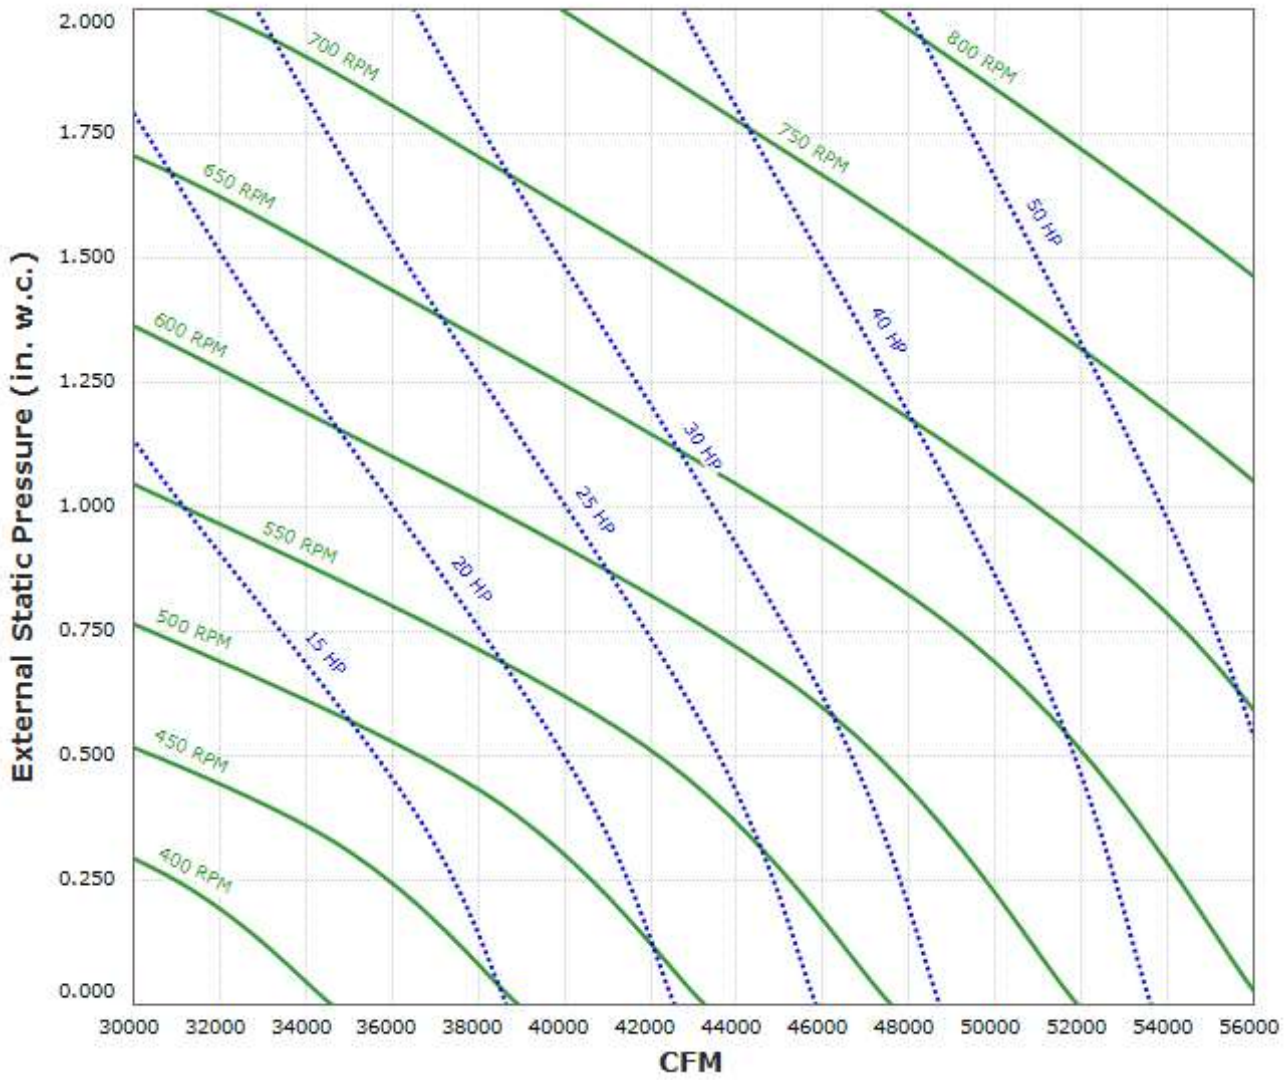

CFA 225 Performance Curve

Max Sizeable RPM = 900 RPM. Curve shown extended beyond this point for reference only.

Notes:

The static pressure of throw-away MERV 13 filters is 1.9 times the static pressure of standard EZ Kleen Filters.