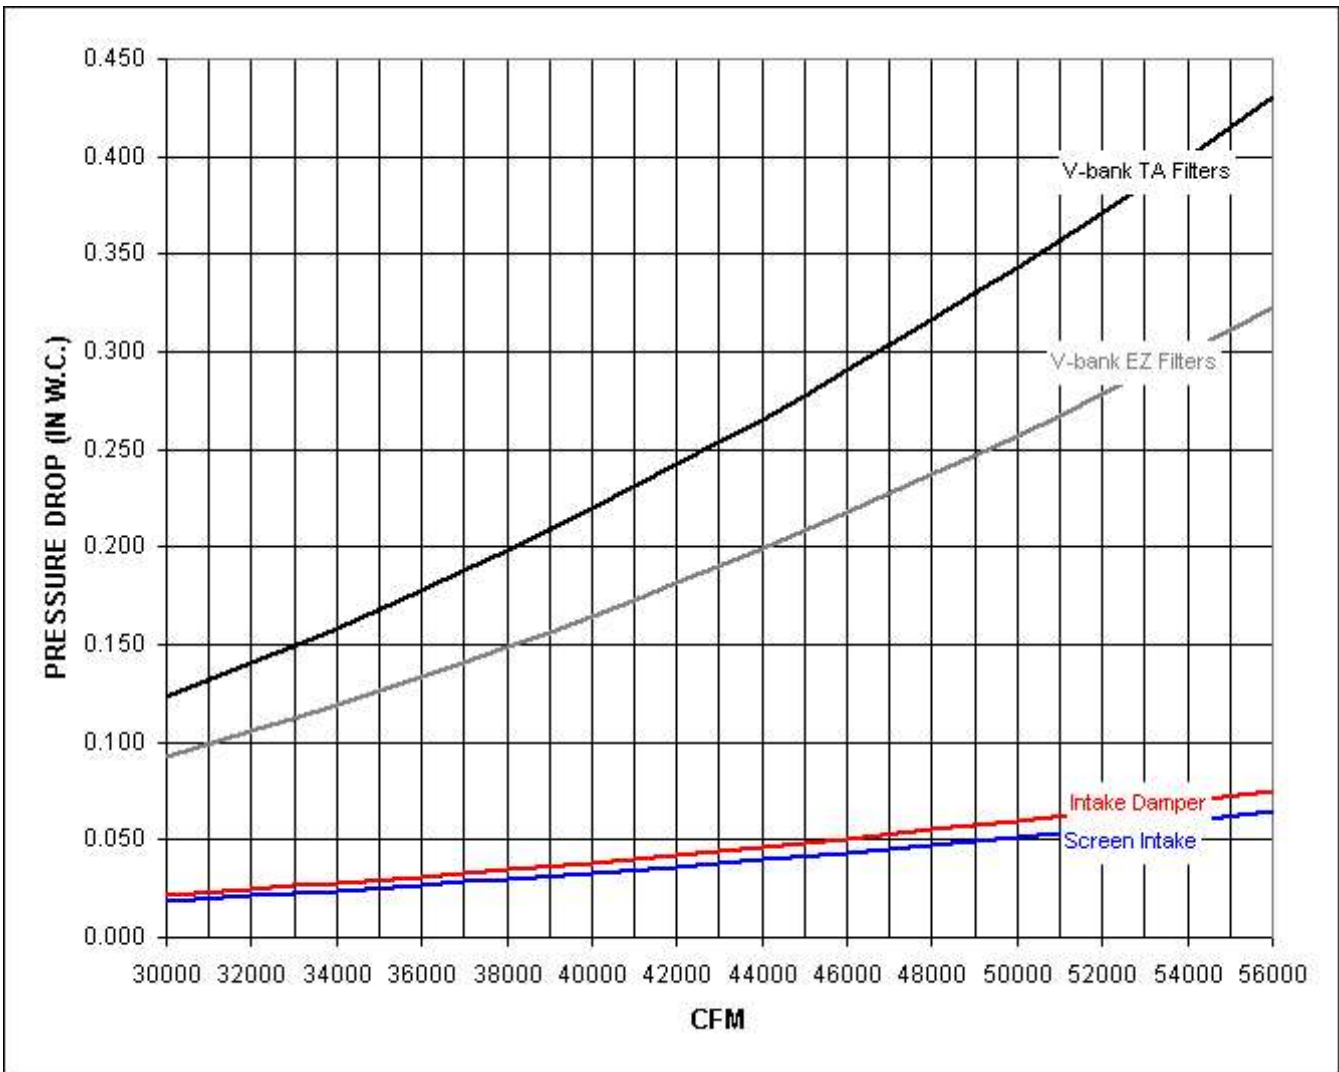

CFA 225 Performance Curve

Max Sizeable RPM = 900 RPM. Curve shown extended beyond this point for reference only.

Notes:

The static pressure of throw-away MERV 13 filters is 1.9 times the static pressure of standard EZ Kleen Filters.