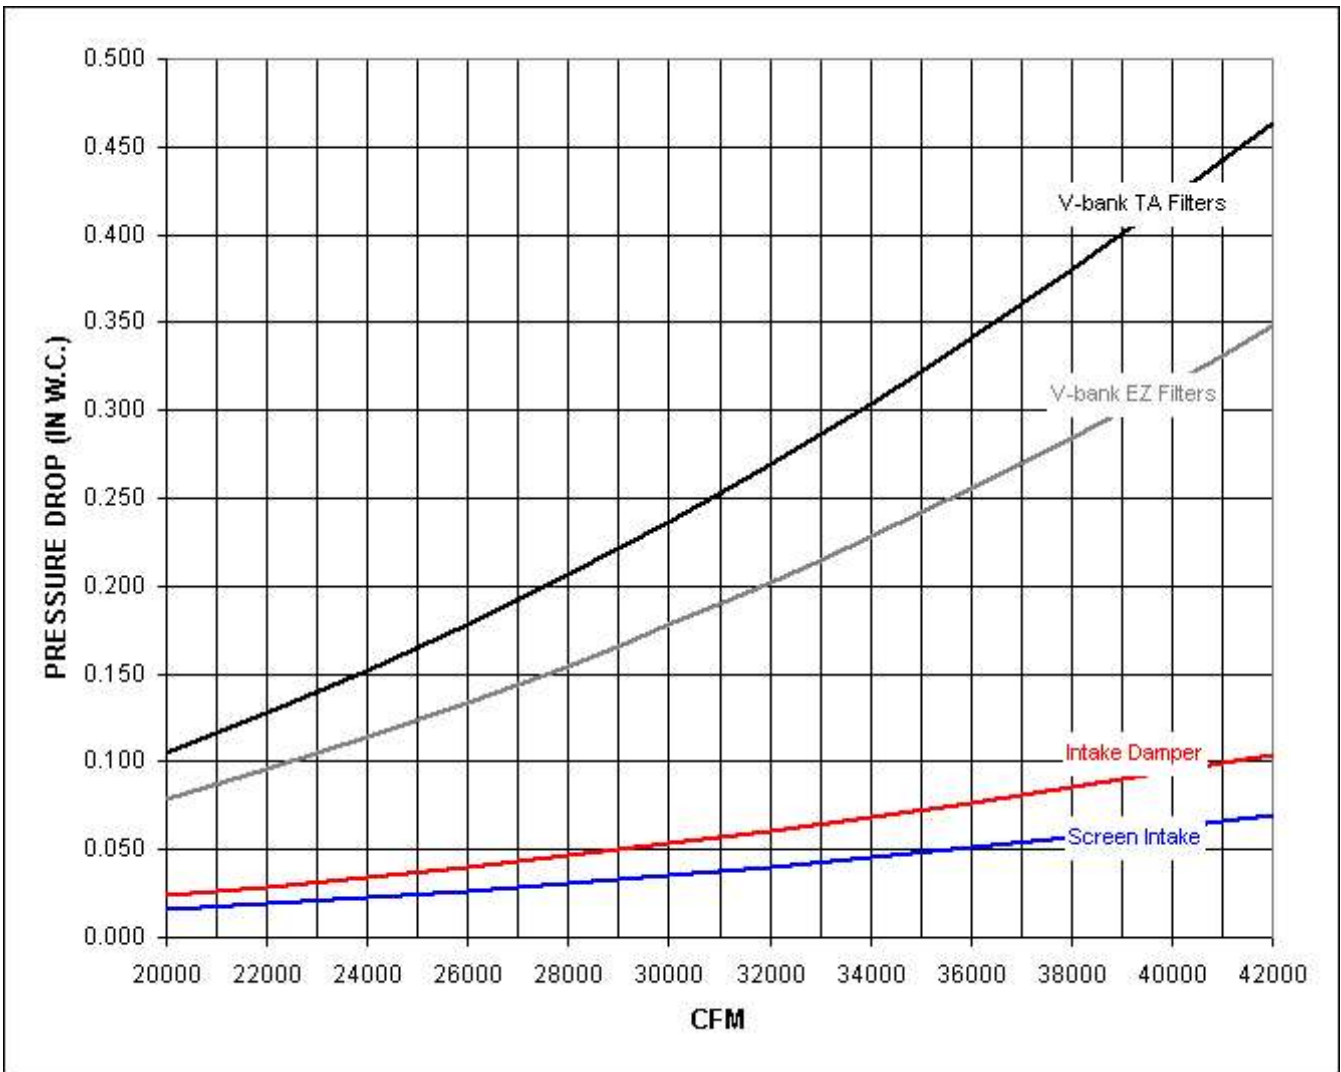

CFA 30 Performance Curve

Max Sizeable RPM = 650 RPM. Curve shown extended beyond this point for reference only.

Notes:

The static pressure of throw-away MERV 13 filters is 1.9 times the static pressure of standard EZ Kleen Filters.