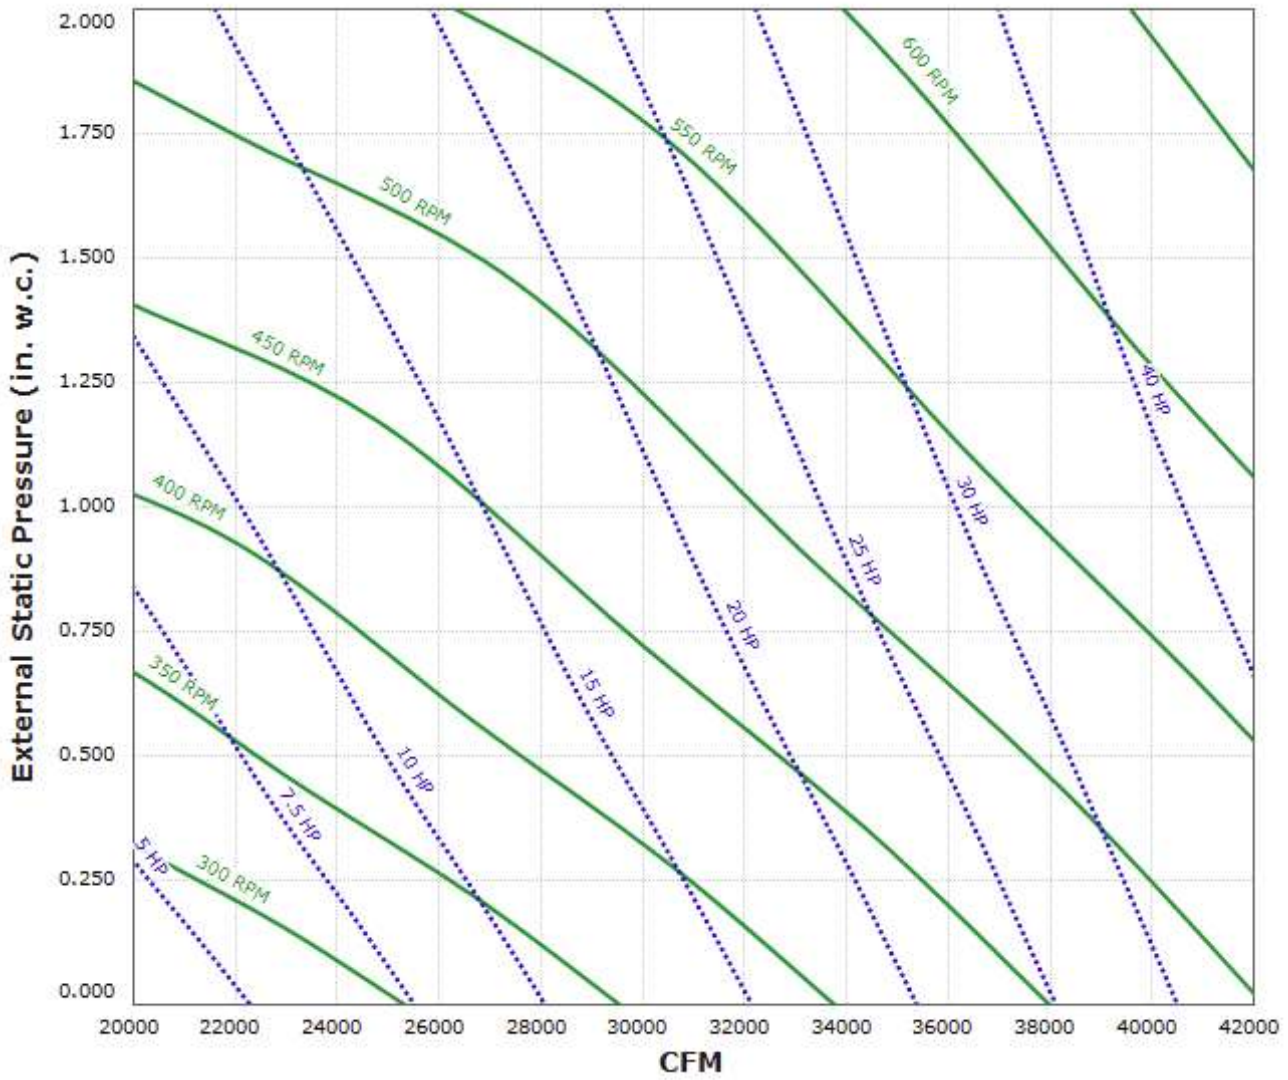

CFA 30 Performance Curve

Max Sizeable RPM = 650 RPM. Curve shown extended beyond this point for reference only.

Notes:

The static pressure of throw-away MERV 13 filters is 1.9 times the static pressure of standard EZ Kleen Filters.