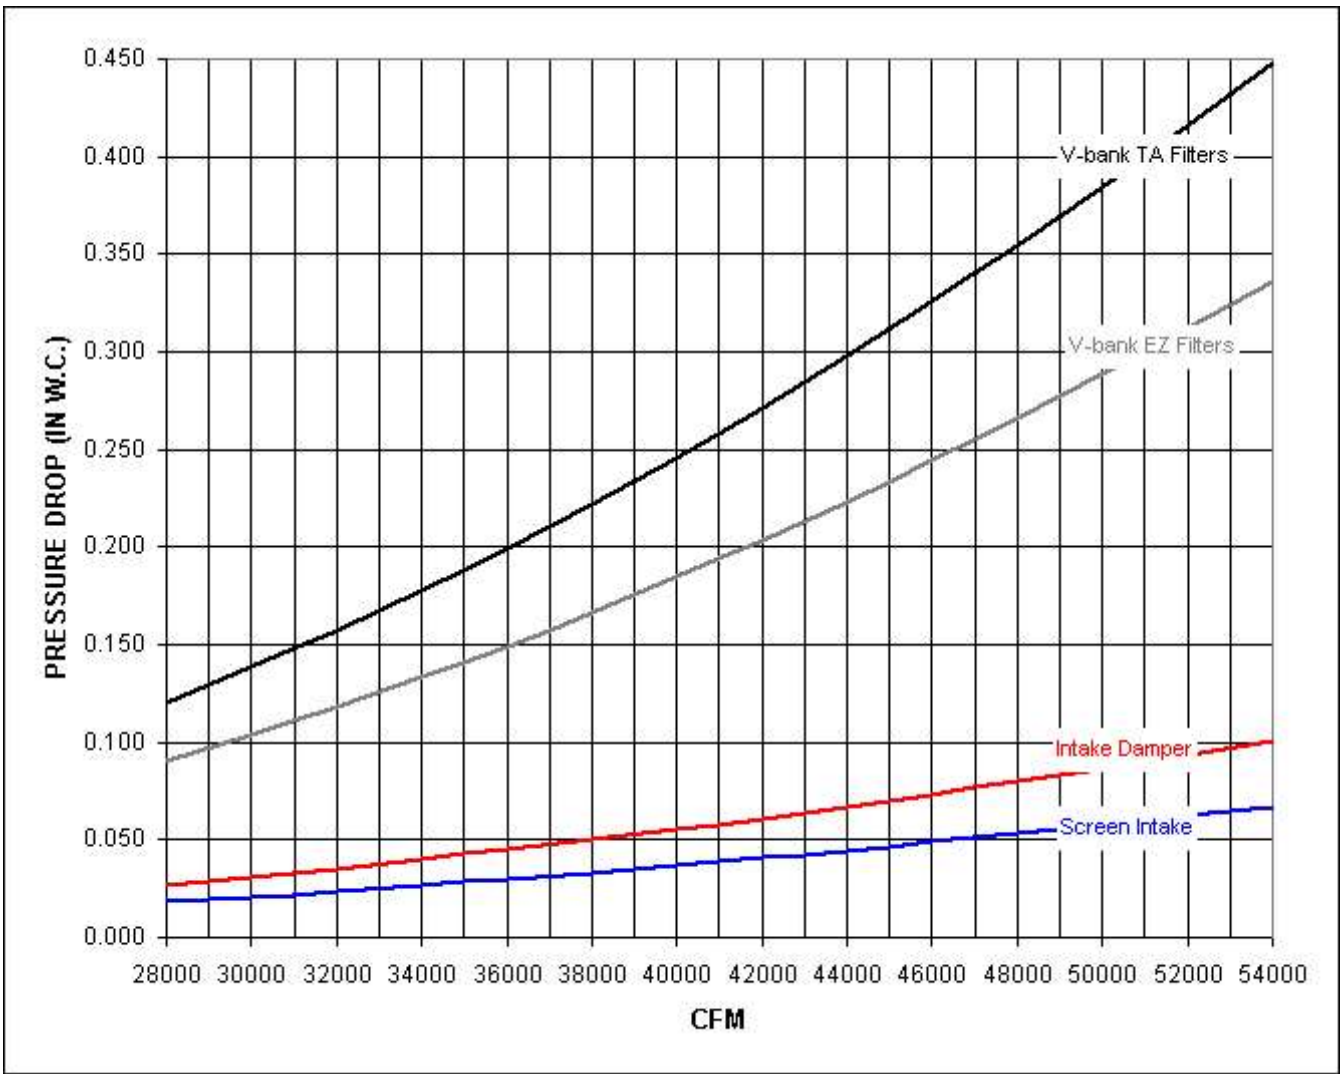

CFA 36 Performance Curve

Max Sizeable RPM = 550 RPM. Curve shown extended beyond this point for reference only.

Notes:

The static pressure of throw-away MERV 13 filters is 1.9 times the static pressure of standard EZ Kleen Filters.