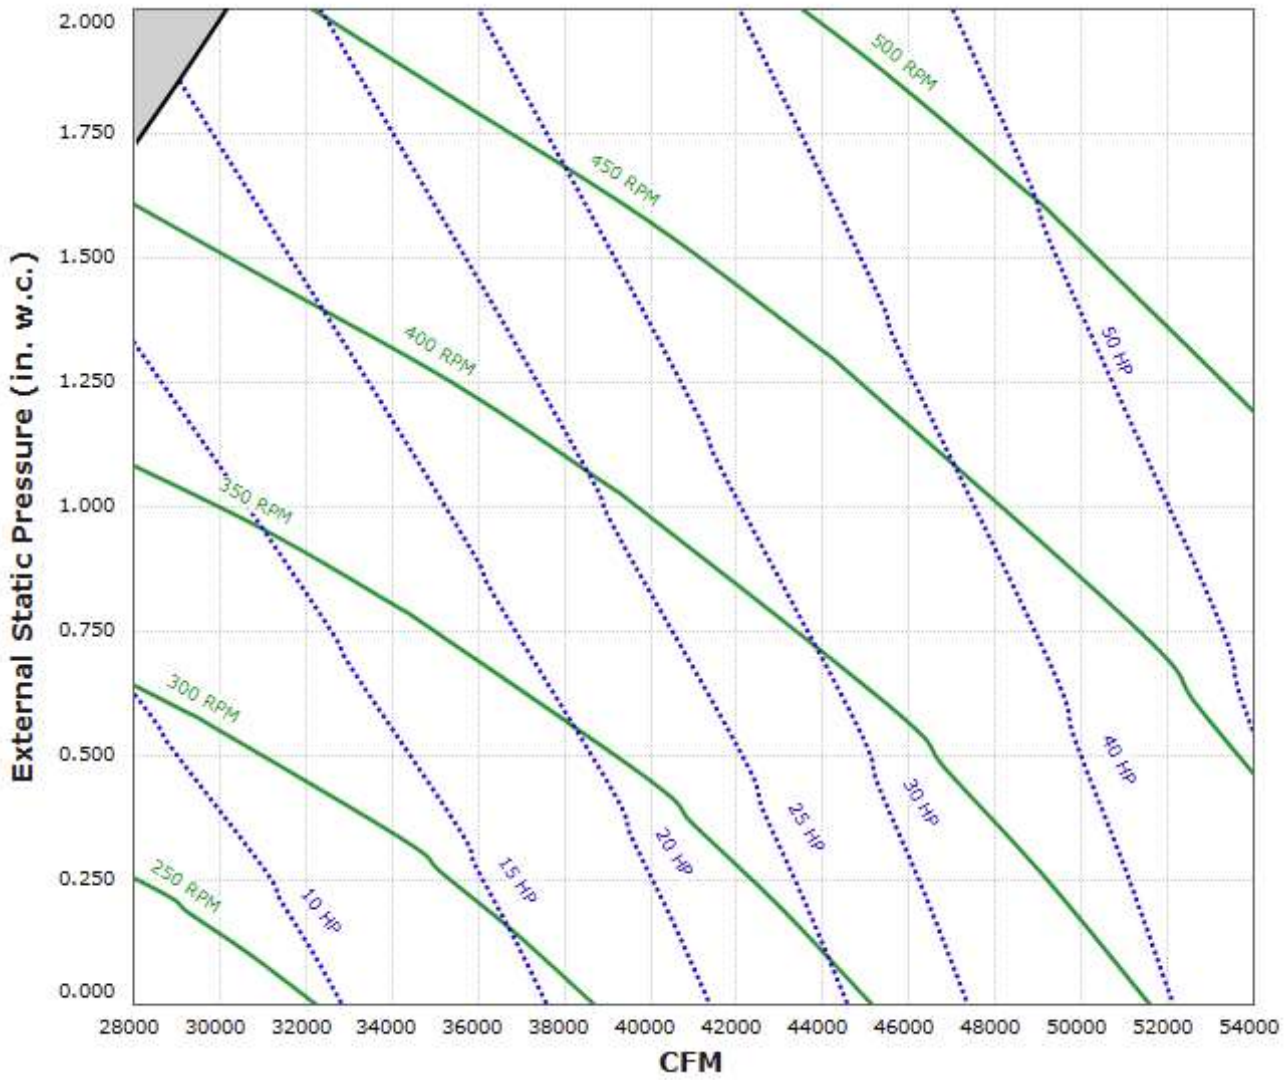

CFA 36 Performance Curve

Max Sizeable RPM = 550 RPM. Curve shown extended beyond this point for reference only.

Notes:

The static pressure of throw-away MERV 13 filters is 1.9 times the static pressure of standard EZ Kleen Filters.