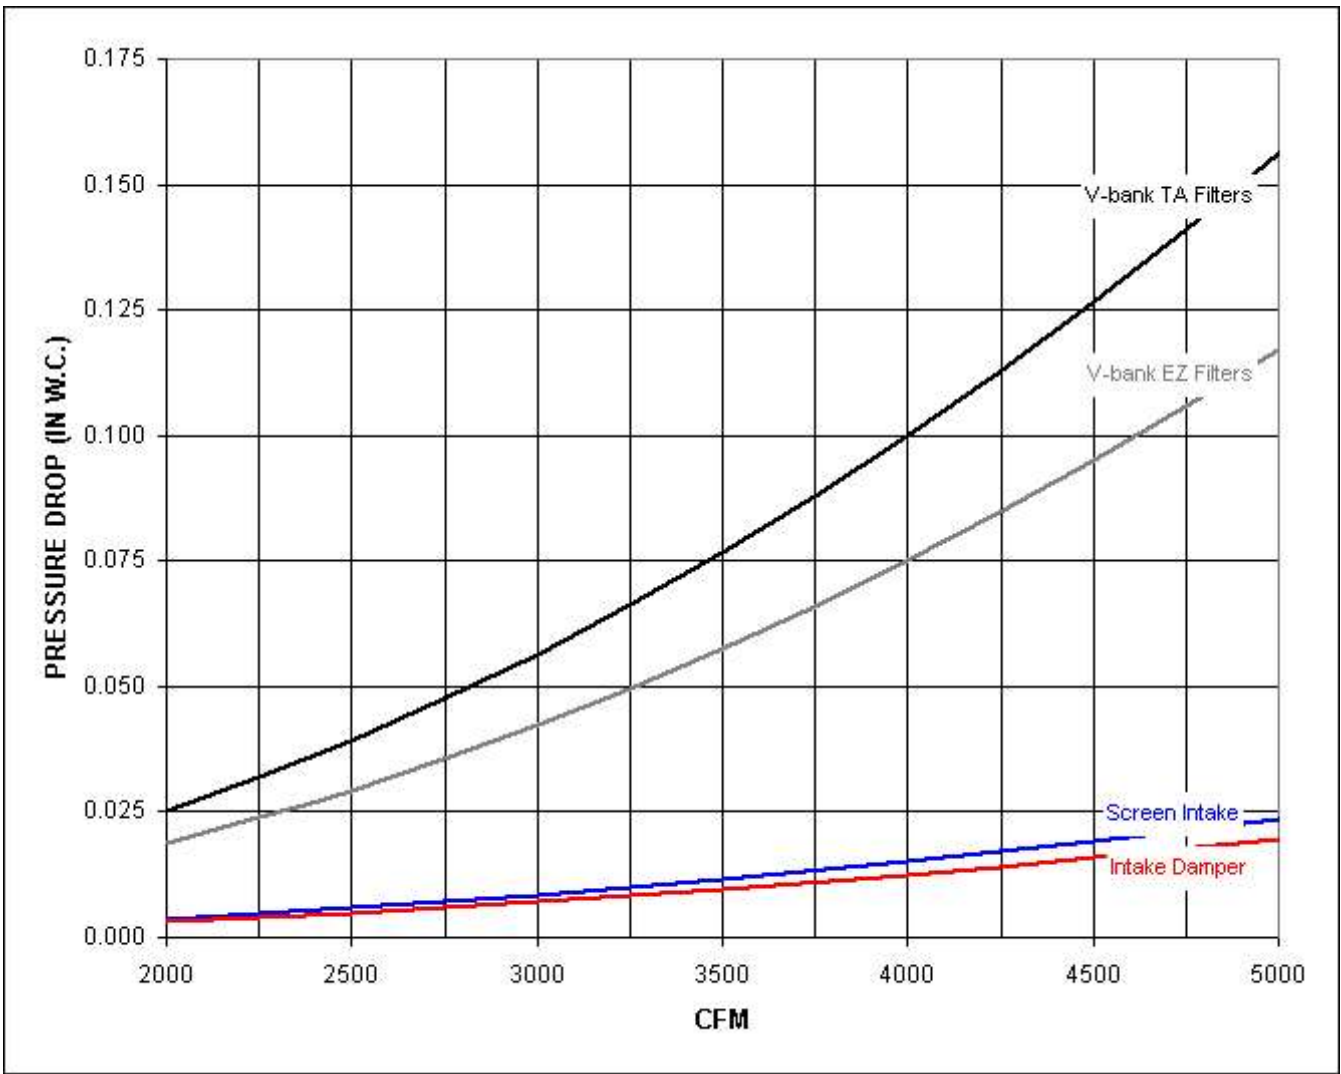

CFA-M 12 Performance Curve

Max Sizeable RPM = 1500 RPM. Curve shown extended beyond this point for reference only.

Notes:

The static pressure of throw-away MERV 13 filters is 1.9 times the static pressure of standard EZ Kleen Filters.