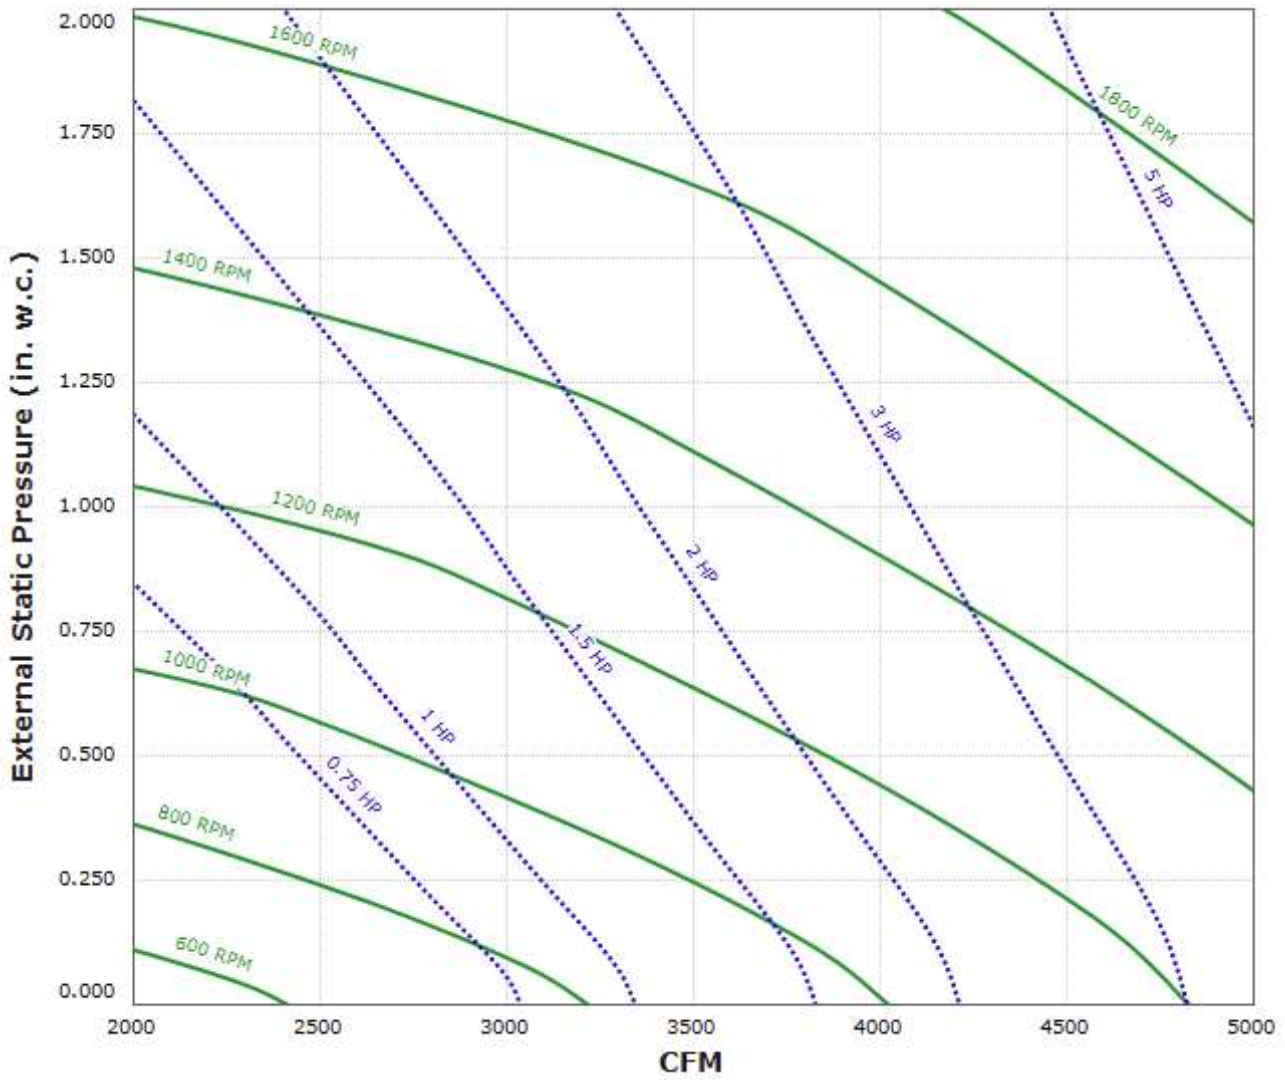

CFA-M 12 Performance Curve

Max Sizeable RPM = 1500 RPM. Curve shown extended beyond this point for reference only.

Notes:

The static pressure of throw-away MERV 13 filters is 1.9 times the static pressure of standard EZ Kleen Filters.