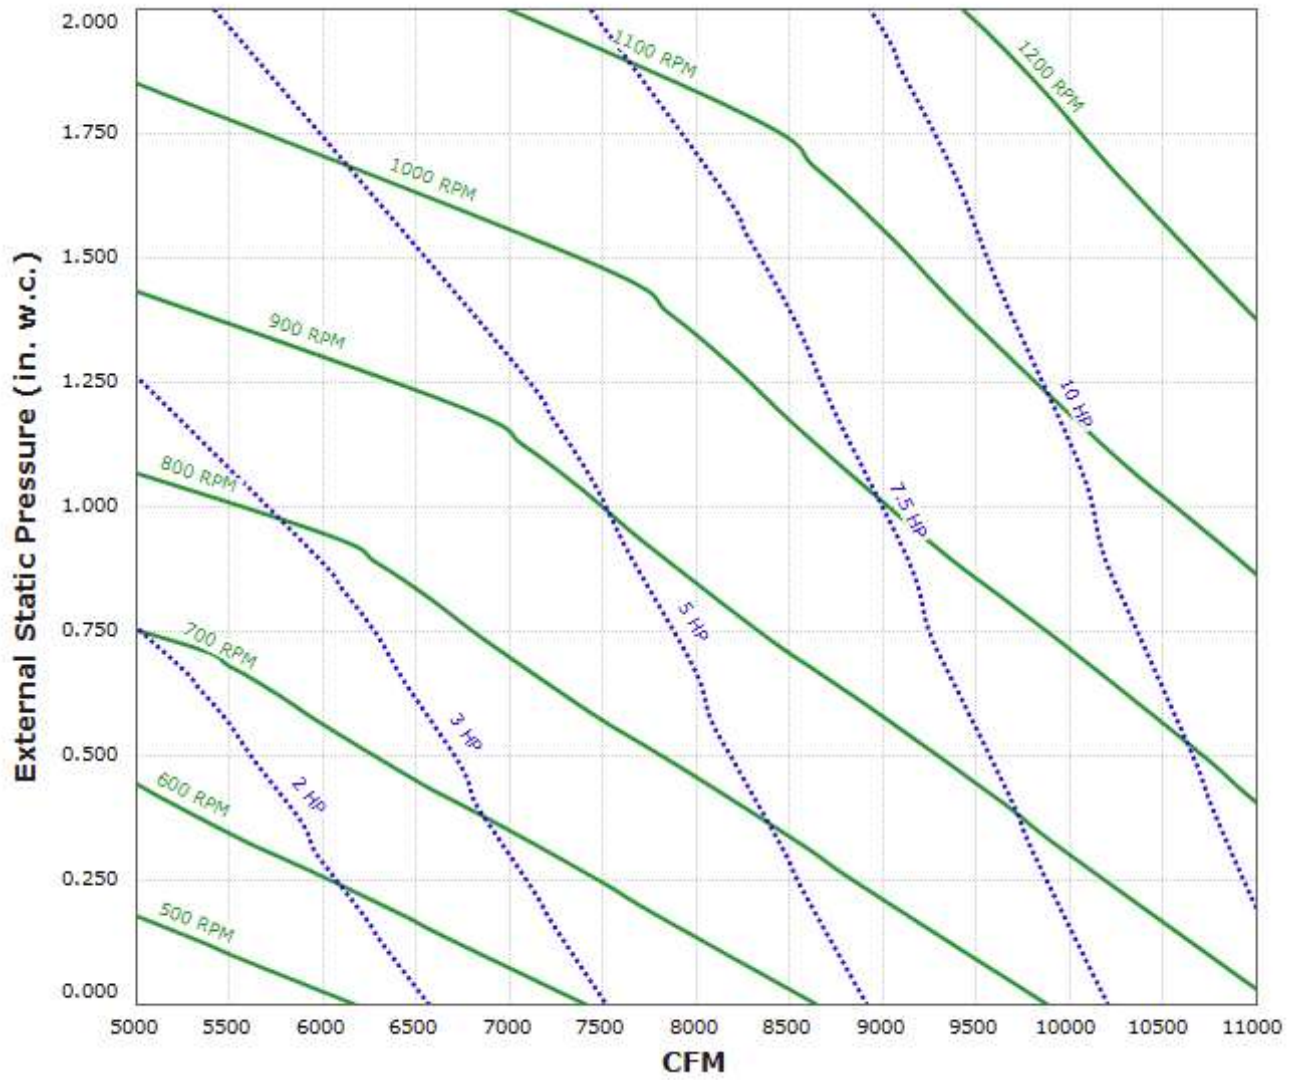

CFA-M 18 Performance Curve

Max Sizeable RPM = 1200 RPM. Curve shown extended beyond this point for reference only.

Notes:

The static pressure of throw-away MERV 13 filters is 1.9 times the static pressure of standard EZ Kleen Filters.