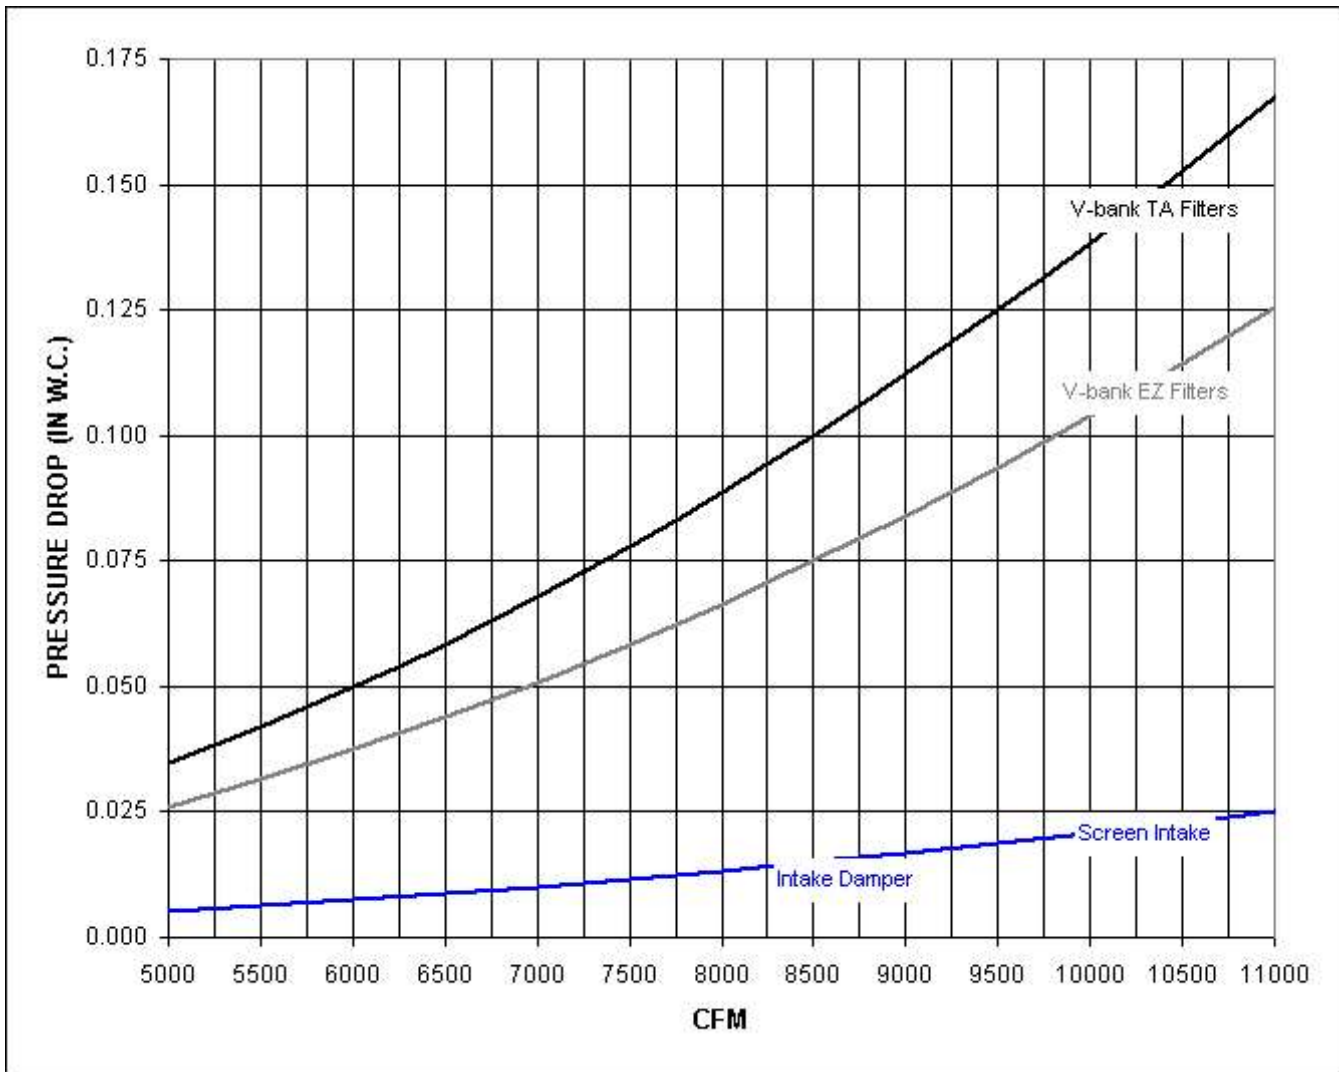

CFA-M 18 Performance Curve

Max Sizeable RPM = 1200 RPM. Curve shown extended beyond this point for reference only.

Notes:

The static pressure of throw-away MERV 13 filters is 1.9 times the static pressure of standard EZ Kleen Filters.