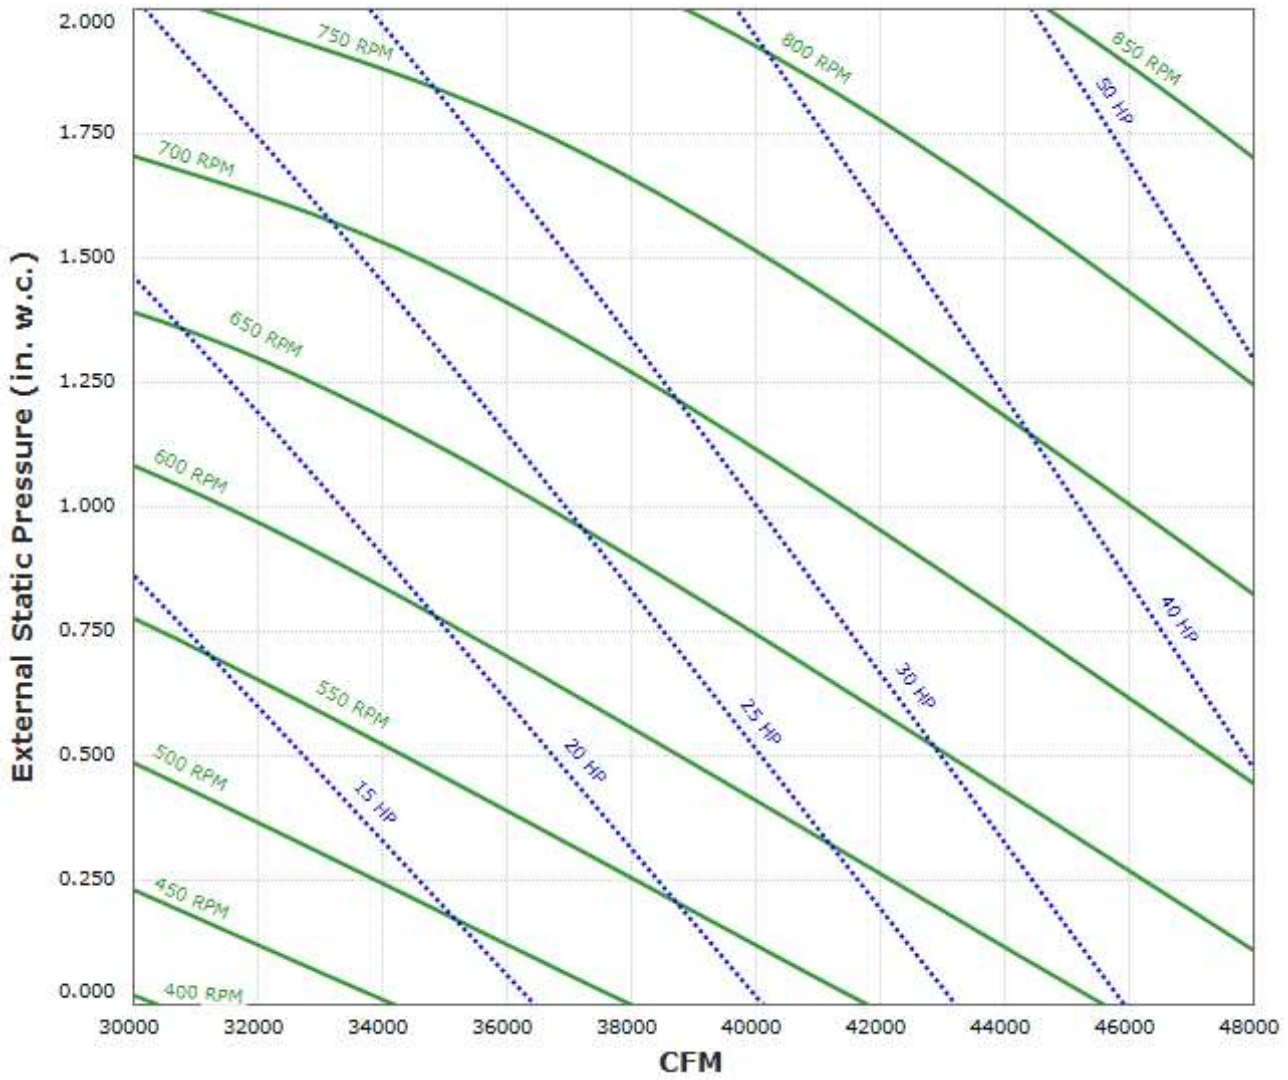

CFA-M 225 Performance Curve

Max Sizeable RPM = 900 RPM. Curve shown extended beyond this point for reference only.

Notes:

The static pressure of throw-away MERV 13 filters is 1.9 times the static pressure of standard EZ Kleen Filters.