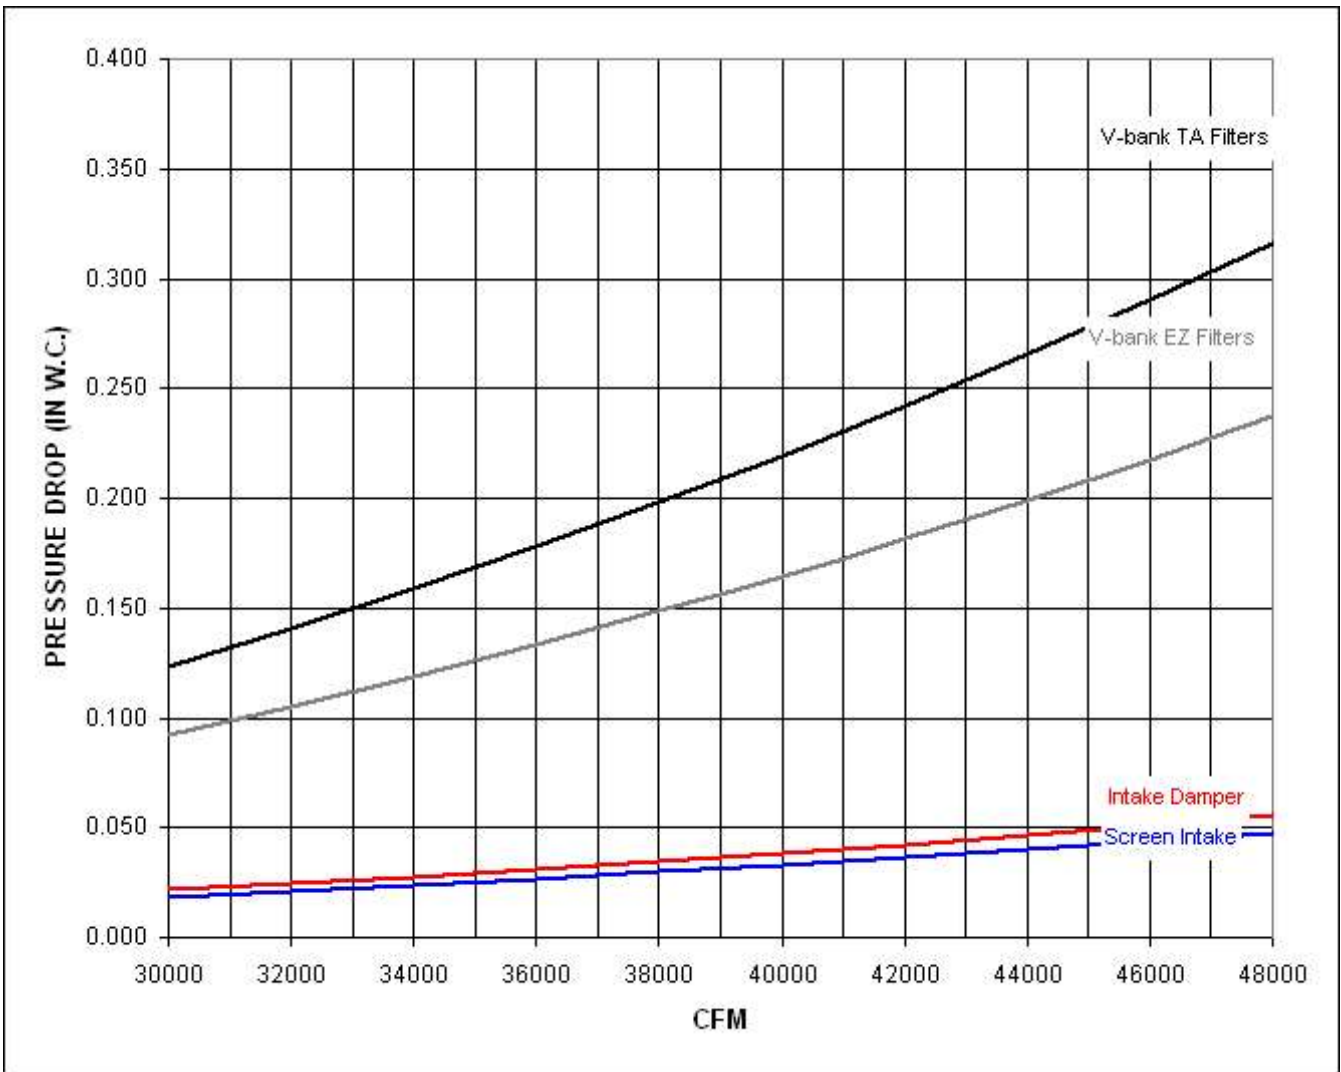

CFA-M 225 Performance Curve

Max Sizeable RPM = 900 RPM. Curve shown extended beyond this point for reference only.

Notes:

The static pressure of throw-away MERV 13 filters is 1.9 times the static pressure of standard EZ Kleen Filters.