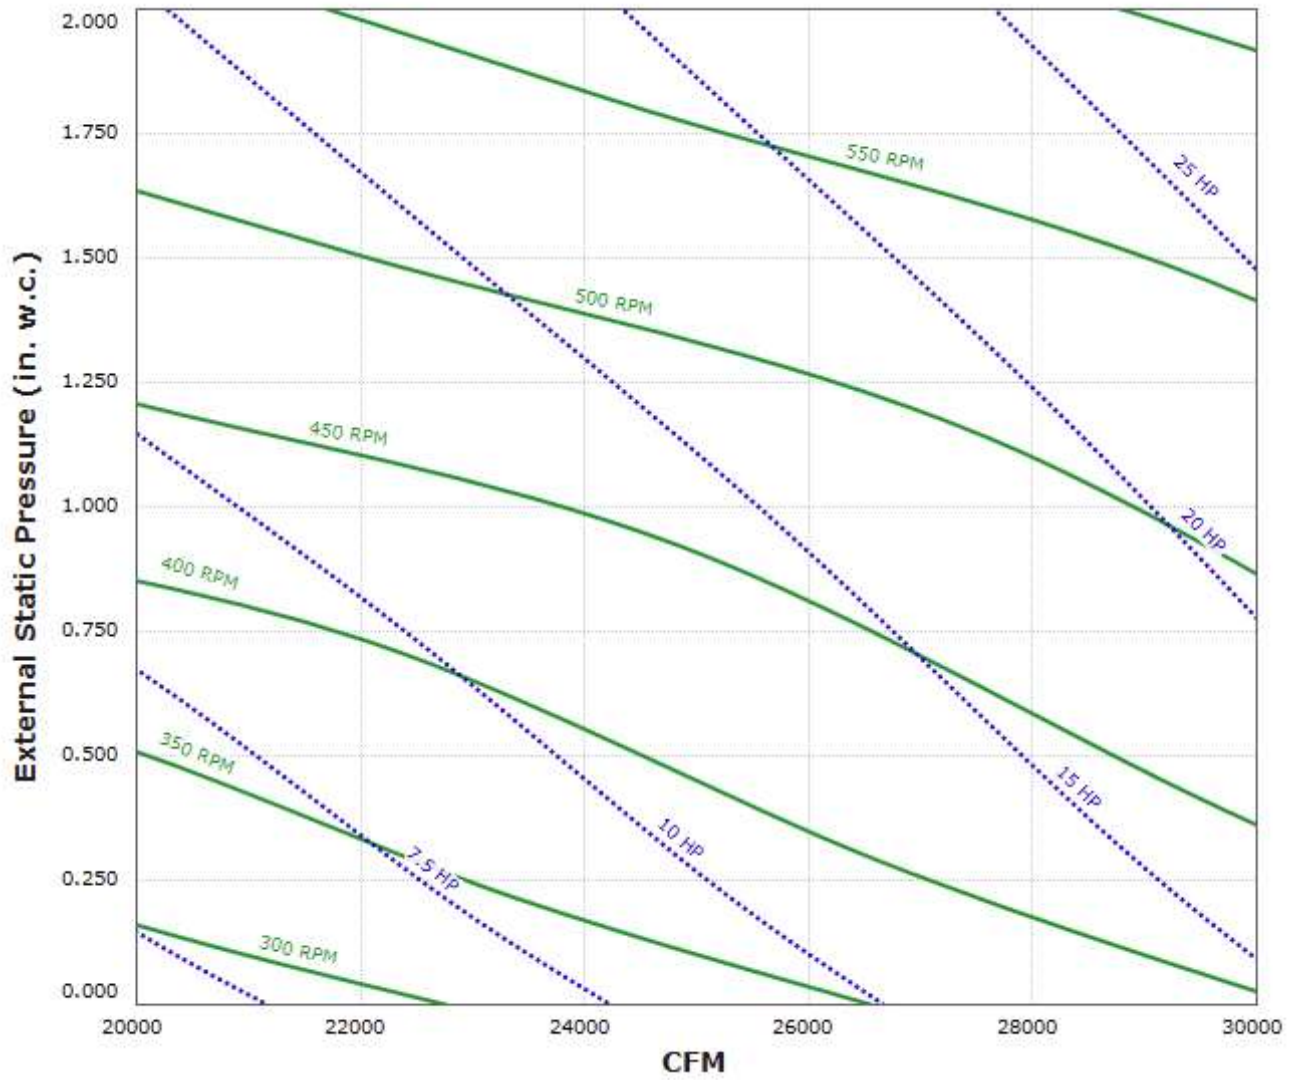

# CFA-M 30 Performance Curve

Max Sizeable RPM = 650 RPM. Curve shown extended beyond this point for reference only.

Notes:

The static pressure of throw-away MERV 13 filters is 1.9 times the static pressure of standard EZ Kleen Filters.