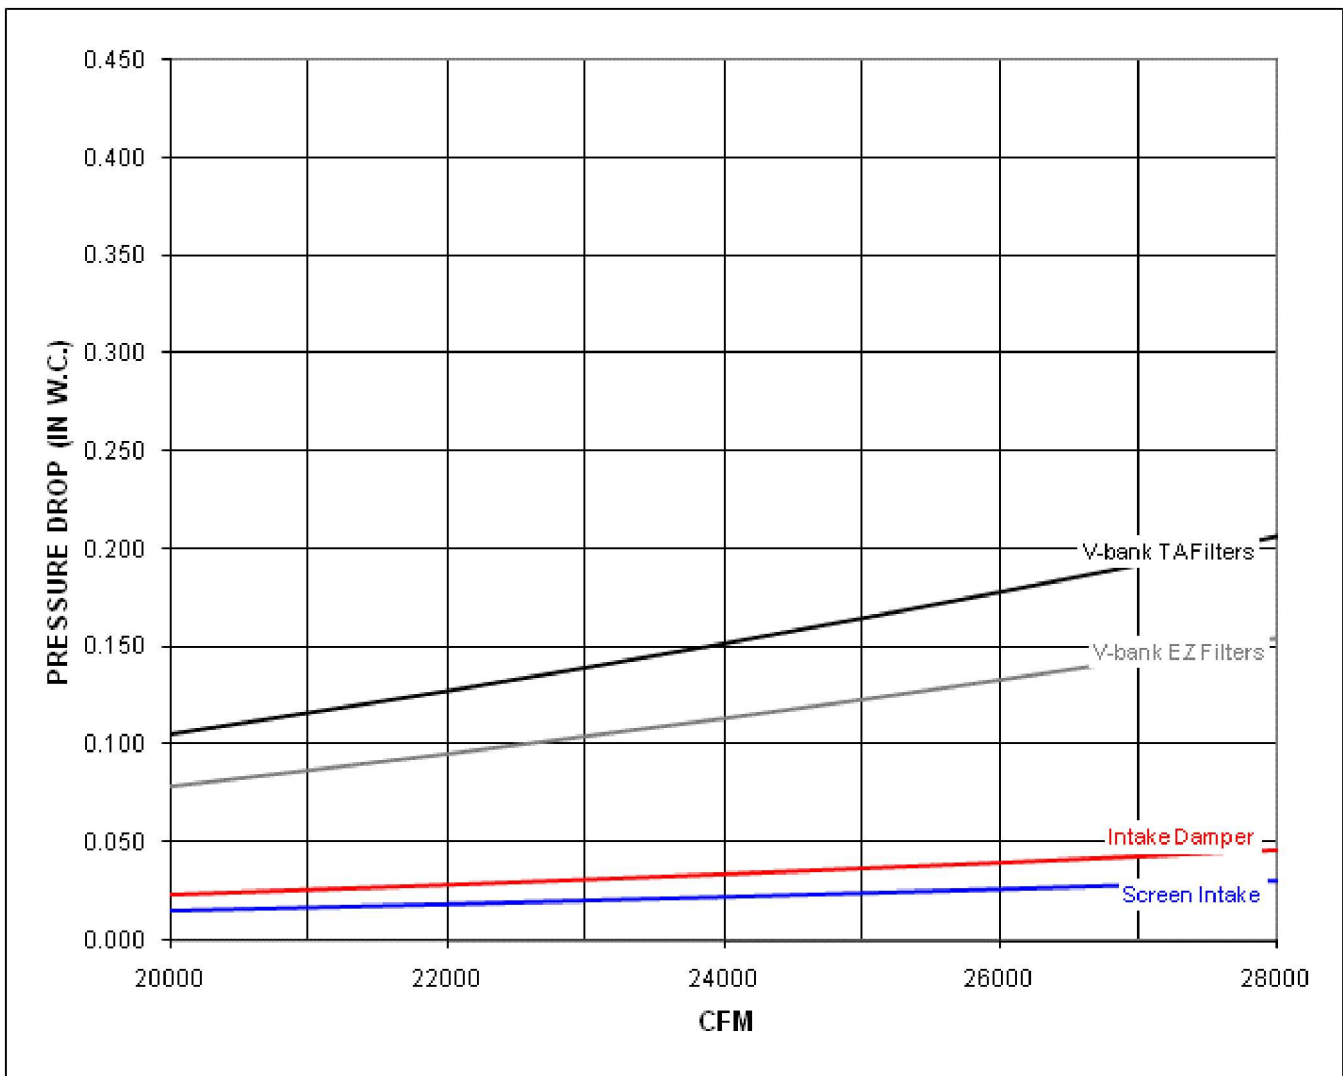

# CFA-M 30 Performance Curve

Max Sizeable RPM = 650 RPM. Curve shown extended beyond this point for reference only.

Notes:

The static pressure of throw-away MERV 13 filters is 1.9 times the static pressure of standard EZ Kleen Filters.