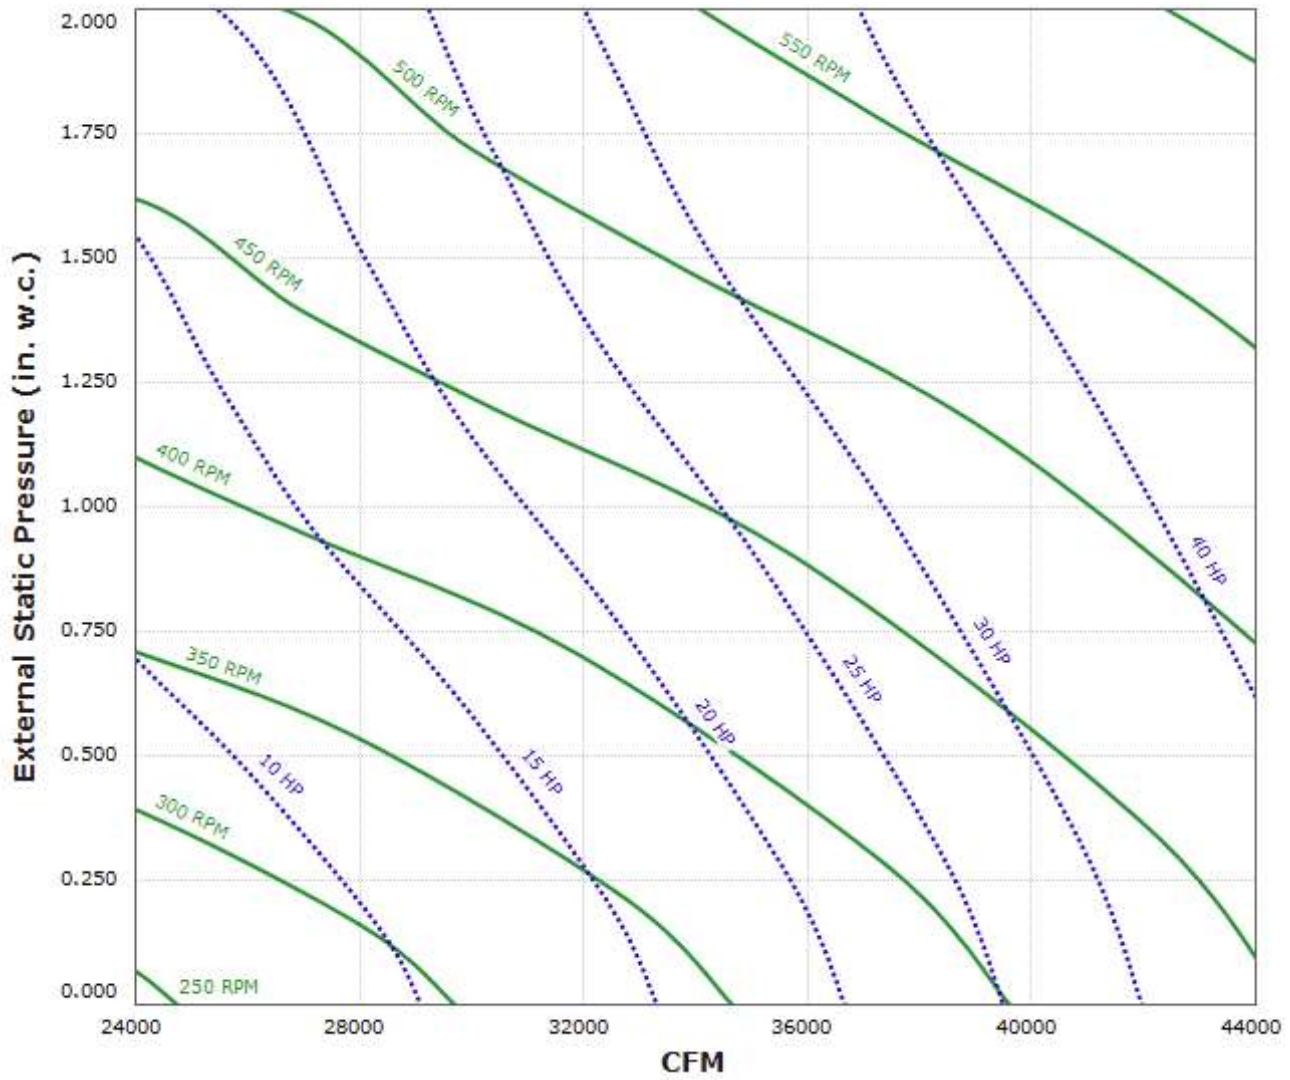

# CFA-M 33 Performance Curve

Max Sizeable RPM = 600 RPM. Curve shown extended beyond this point for reference only.

Notes:

The static pressure of throw-away MERV 13 filters is 1.9 times the static pressure of standard EZ Kleen Filters.