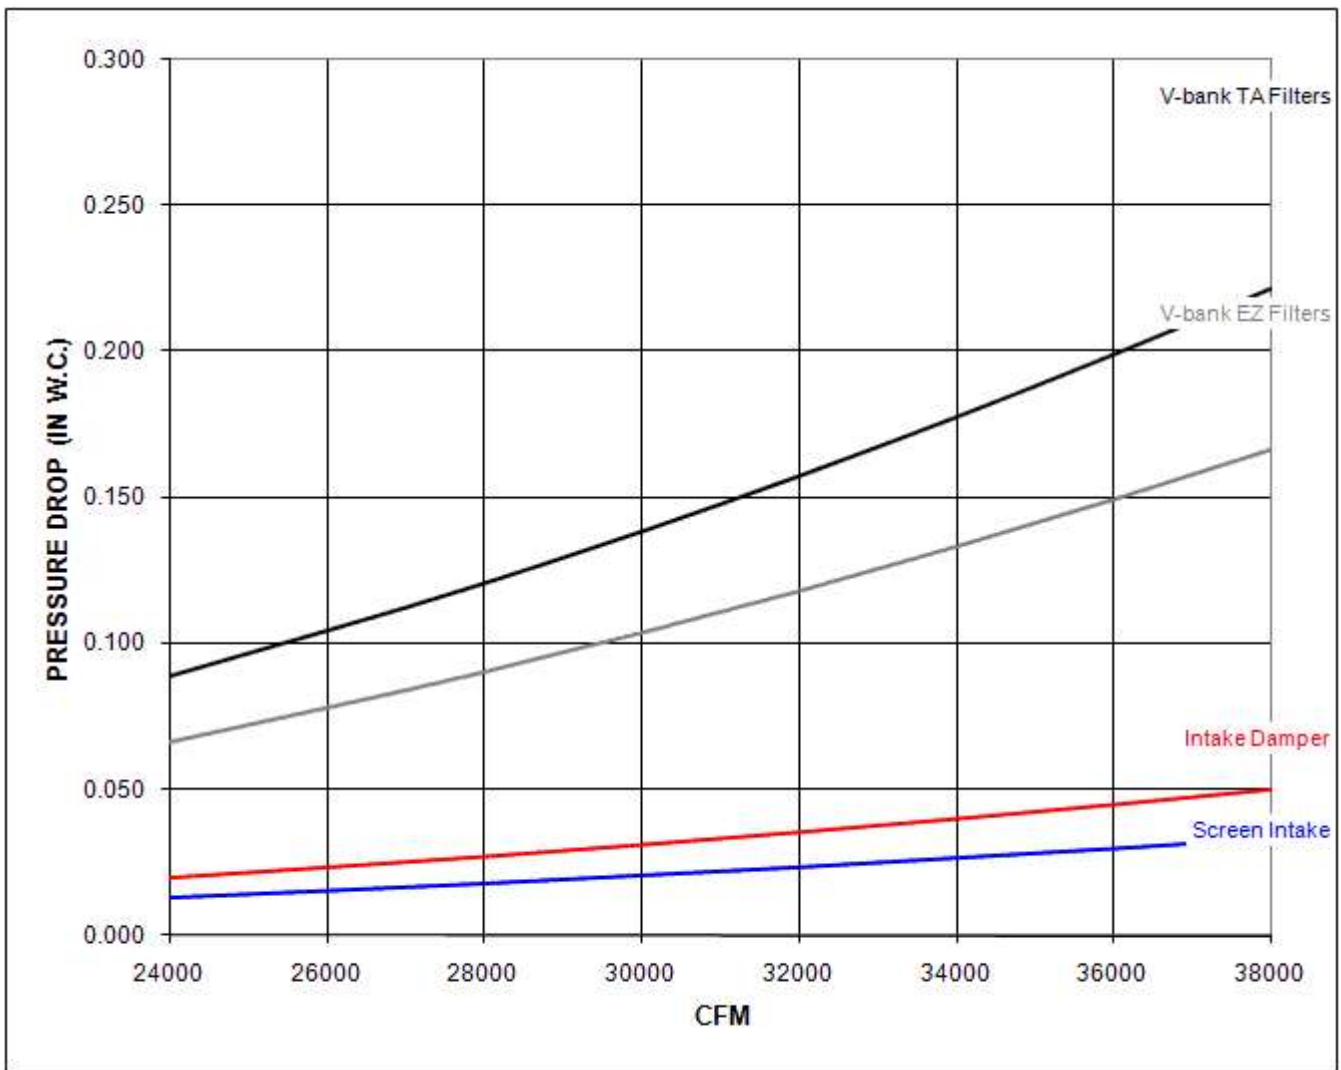

# CFA-M 33 Performance Curve

Max Sizeable RPM = 600 RPM. Curve shown extended beyond this point for reference only.

Notes:

The static pressure of throw-away MERV 13 filters is 1.9 times the static pressure of standard EZ Kleen Filters.