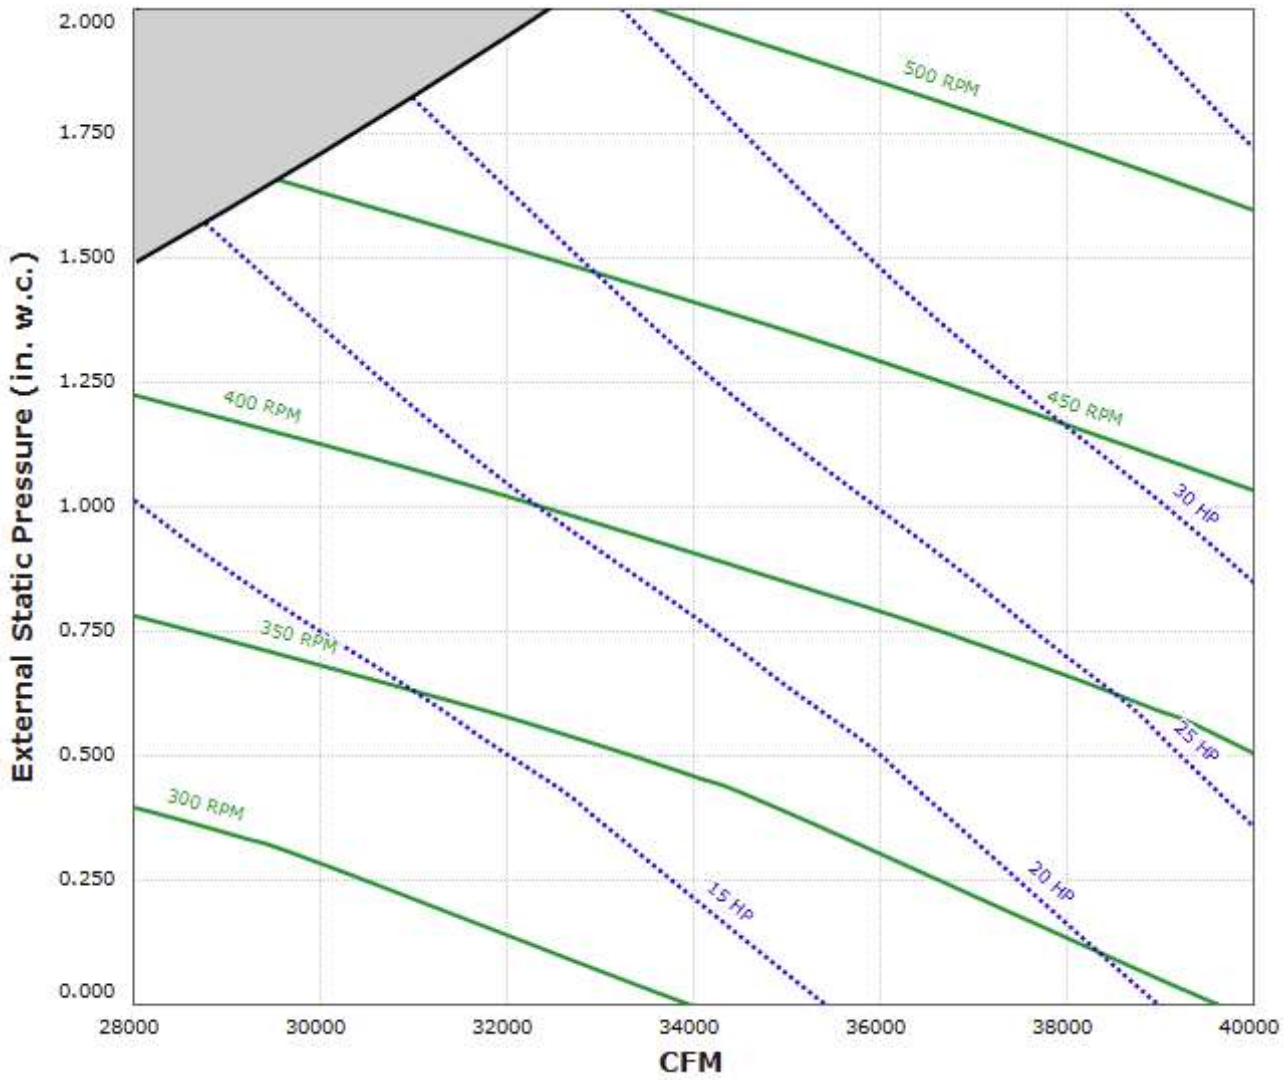

CFA-M 36 Performance Curve

Max Sizeable RPM = 550 RPM. Curve shown extended beyond this point for reference only.

Notes:

The static pressure of throw-away MERV 13 filters is 1.9 times the static pressure of standard EZ Kleen Filters.