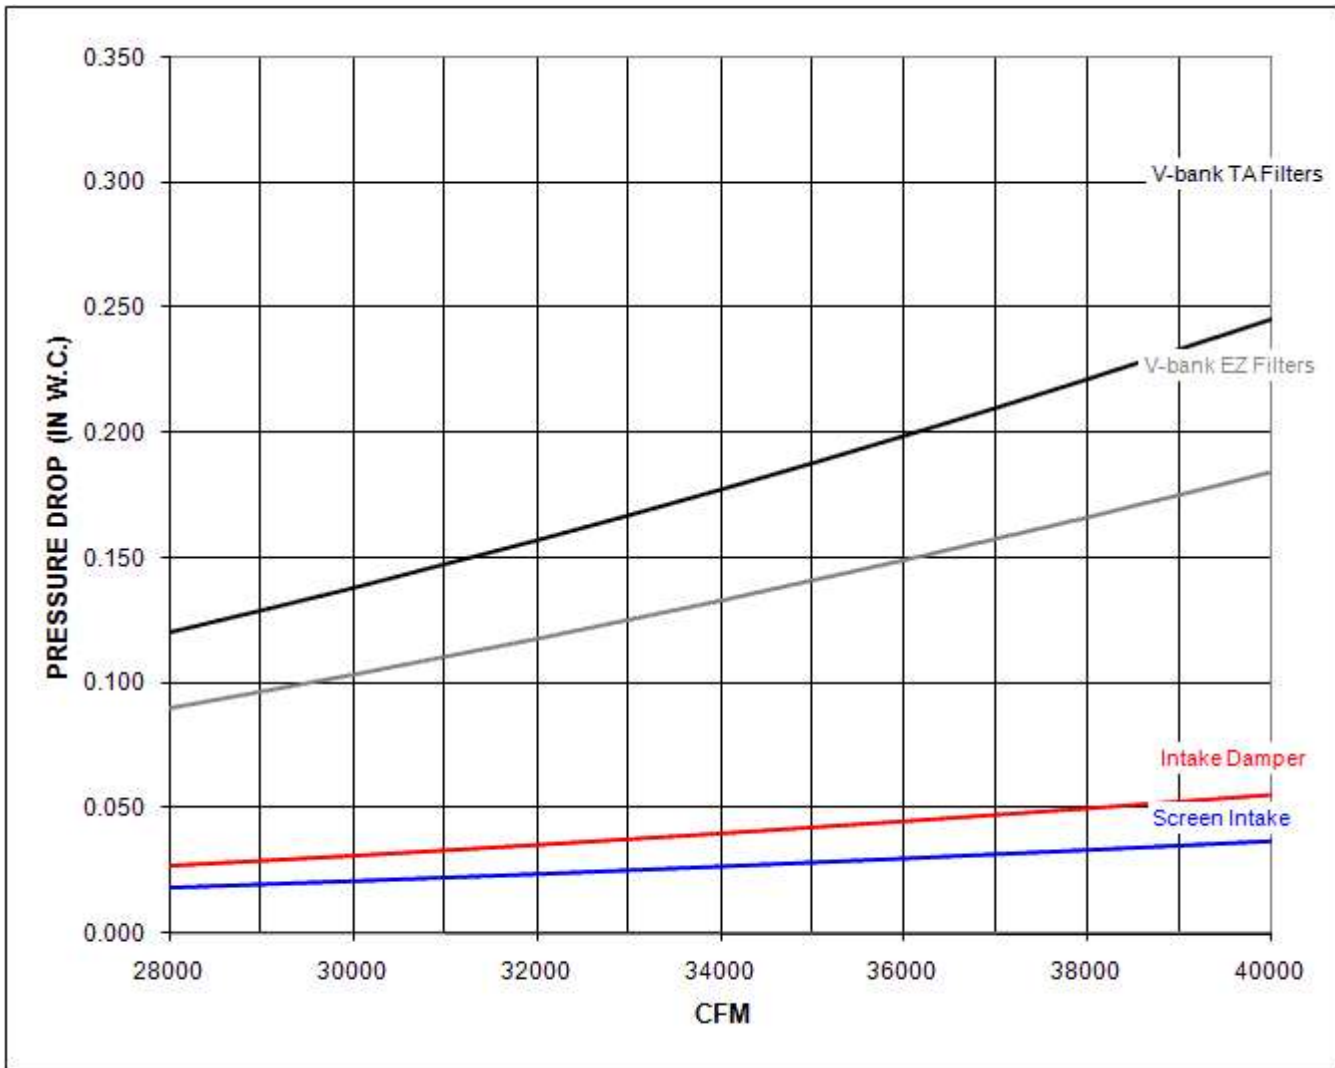

CFA-M 36 Performance Curve

Max Sizeable RPM = 550 RPM. Curve shown extended beyond this point for reference only.

Notes:

The static pressure of throw-away MERV 13 filters is 1.9 times the static pressure of standard EZ Kleen Filters.