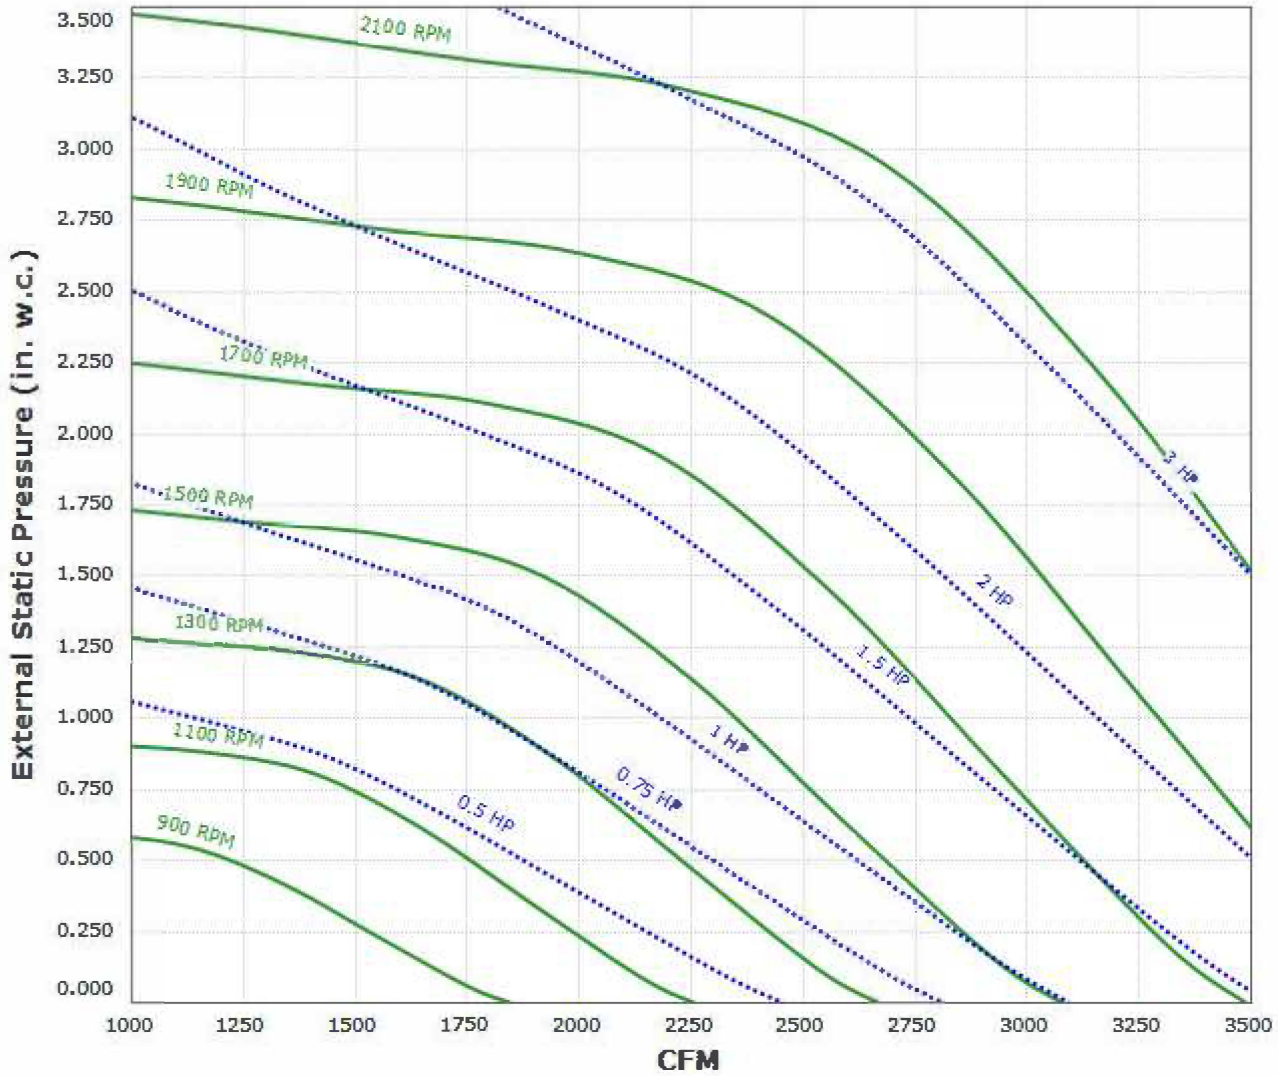

RARTU2-E.156-15 Performance Curve

Max Sizeable RPM = 2200 RPM. Curve shown extended beyond this point for reference only.

- Motor DHP00245 has an rpm range of 900 to 1745.
- Motor DTP0022 has an rpm range of 900 to 2200.
- Motor DTP0024 has an rpm range of 900 to 1740.
- Motor DTP0024-50HZ has an rpm range of 900 to 1415.
- Motor DTP0032 has an rpm range of 900 to 2200.
- Motor EP00245 has an rpm range of 900 to 1800.
- Motor GP0024 has an rpm range of 900 to 1800.
- Motor GP0024-50 has an rpm range of 900 to 1440.
- Motor NP0024 has an rpm range of 900 to 1740.