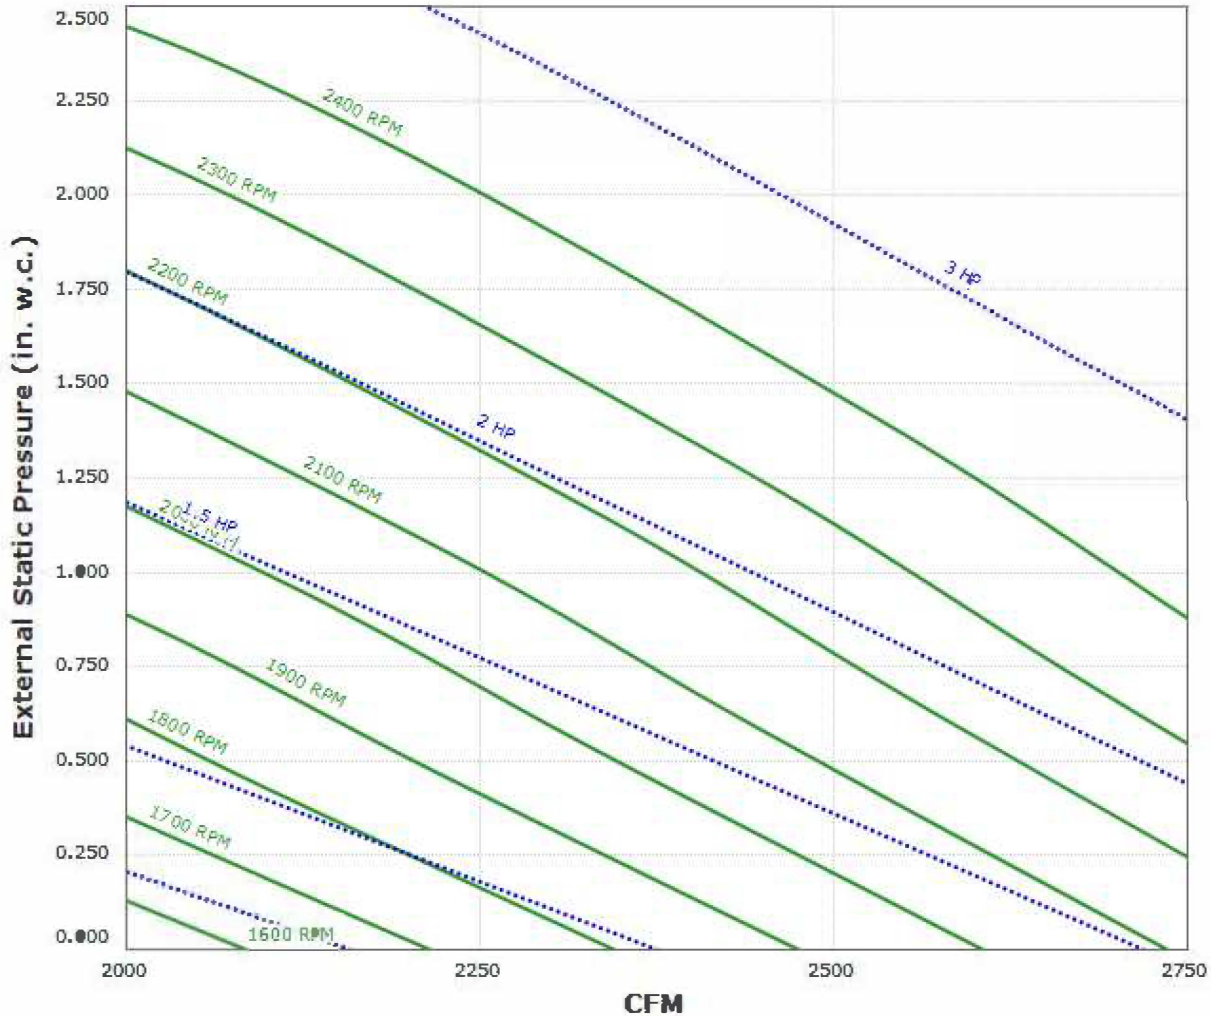

RARTU2-E.454-13 Performance Curve

Max Sizeable RPM = 2400 RPM. Curve shown extended beyond this point for reference only.

Motor DHP00145 has an rpm range of 1200 to 1750.

Motor DHP00245 has an rpm range of 1200 to 1745.

Motor DHP1/545 has an rpm range of 1200 to 1740.

Motor DTP0014 has an rpm range of 1200 to 1750.

Motor DTP0014-50HZ has an rpm range of 1200 to 1429.

Motor DTP0022 has an rpm range of 1200 to 2400.

Motor DTP0024 has an rpm range of 1200 to 1740.

Motor DTP0024-50HZ has an rpm range of 1200 to 1415.

Motor DTP0032 has an rpm range of 1200 to 2400.

Motor DTP1/54 has an rpm range of 1200 to 1750.

Motor DTP1/54-50HZ has an rpm range of 1200 to 1426.

Motor EP00145 has an rpm range of 1200 to 1745.

Motor EP00245 has an rpm range of 1200 to 1800.

Motor EP1/545 has an rpm range of 1200 to 1730.

Motor GP0014 has an rpm range of 1200 to 1800.

Motor GP0014-50 has an rpm range of 1200 to 1440.

Motor GP0024 has an rpm range of 1200 to 1800.